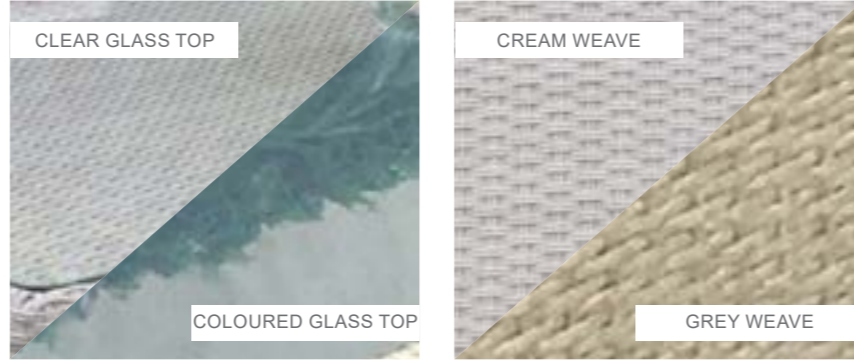

California 6-10 Seater Cube Set

Dimensions: