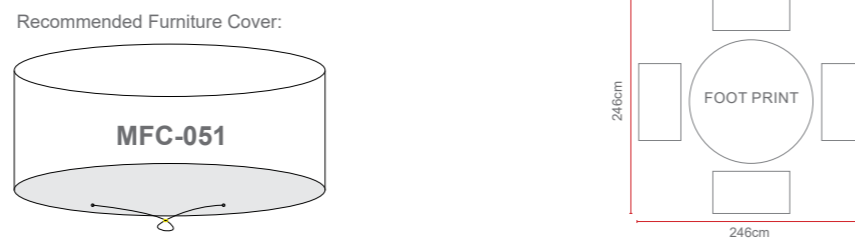

Madeira 4 Seat Round Set