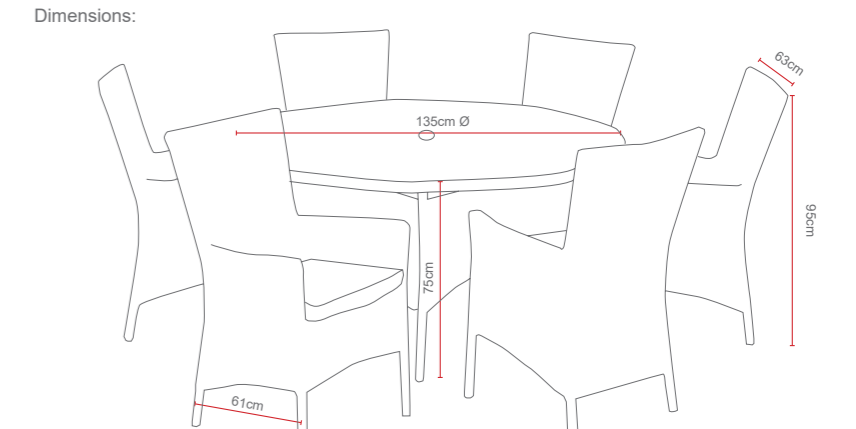

Victoria Bistro Set

Dimensions:

Recommended Furniture Cover:

OPTIONS	VICTORIA BISTRO SET - GLASS TABLE TOP	Sets / Cartons
MKK-301	TEMPERED GLASS TABLE TOP WITH DOUBLE FLAT WEAVE WITH TABLE AND 2 CHAIRS. ALUMINIUM TUBE FRAME ON BOTH CHAIRS & TABLE WITH BSFR CUSHIONS. PARASOL HOLE	1 Carton With Stacking Chairs

Victoria 4 Seat Round Set

OPTIONS VICTORIA 4 SEAT ROUND SET - GLASS TABLE TOP Sets / Cartons

MKK-302 TEMPERED GLASS TABLE TOP WITH DOUBLE FLAT WEAVE WITH TABLE AND 4 CHAIRS. ALUMINIUM TUBE FRAME ON BOTH CHAIRS & TABLE WITH BSFR CUSHIONS. PARASOL HOLE 1 Carton With Stacking Chairs

Victoria 6 Seat Round Set

OPTIONS VICTORIA 6 SEAT ROUND SET - GLASS TABLE TOP Sets / Cartons

MKK-303 TEMPERED GLASS TABLE TOP WITH DOUBLE FLAT WEAVE WITH TABLE AND 6 CHAIRS. ALUMINIUM TUBE FRAME ON BOTH CHAIRS & TABLE WITH BSFR CUSHIONS. PARASOL HOLE 1 Carton With Stacking Chairs