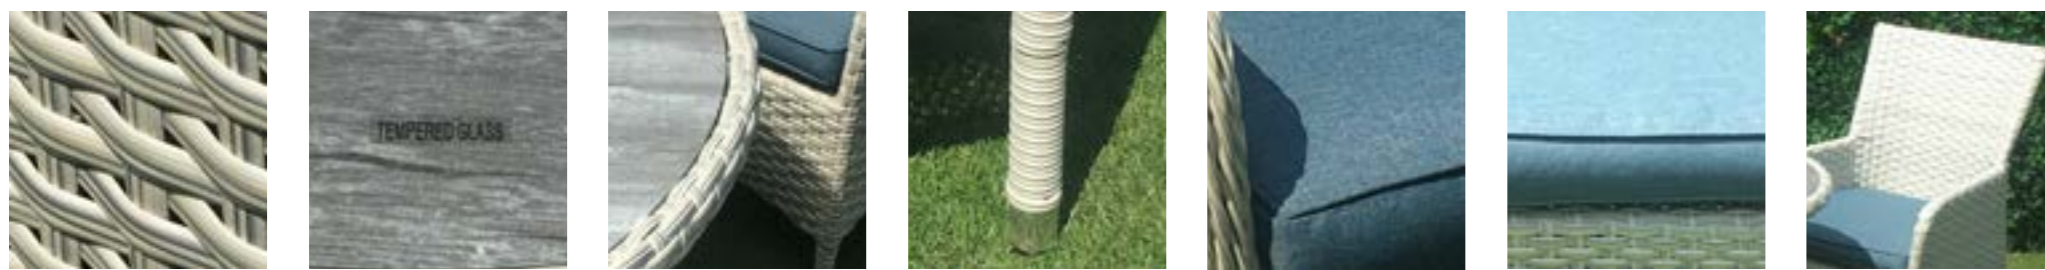

OPTIONS MADEIRA SMALL CASUAL SET - ADJUSTABLE TABLE Sets / Cartons

MNE-815 PRINTED GLASS TABLE TOP WITH THICK NATURAL COLOUR FLAT & HALF ROUND WEAVE WITH TABLE, CORNER SOFA'S AND 2 STOOLS. ALUMINIUM TUBE FRAME WITH BSFR CUSHIONS. 1 Set / 3 Cartons