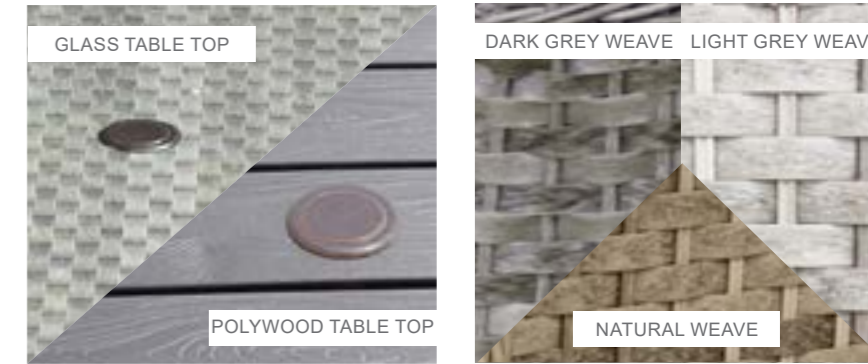

Amalfi 6 Seat Round Set