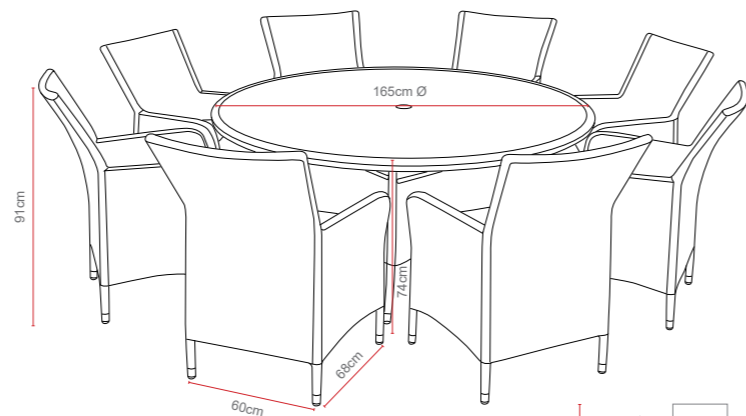

Dimensions: