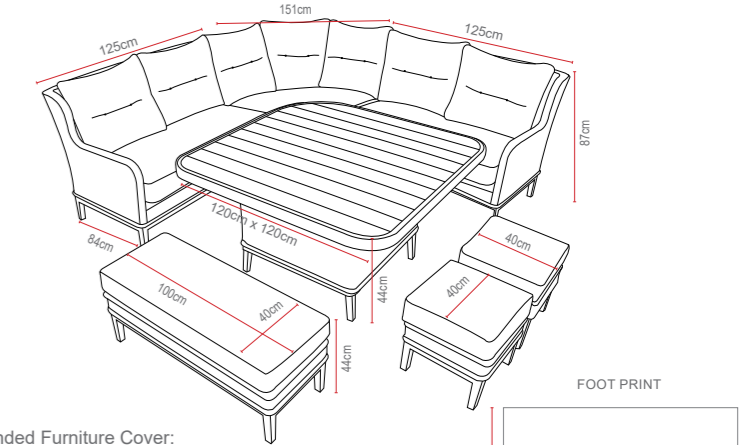

Dimensions: