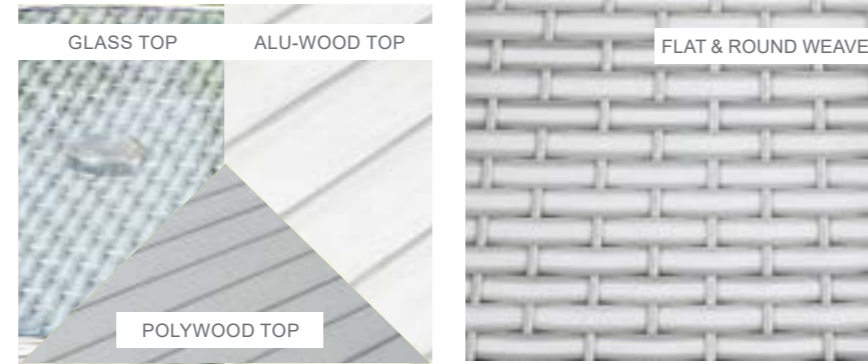

Biarritz 8 Seat Round Set