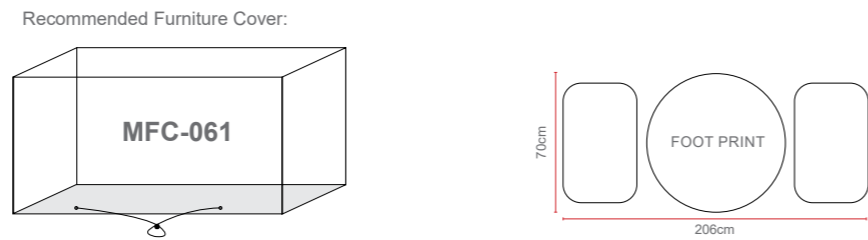

The MADEIRA Range

5 YEAR U.V. GUARANTEE

- ALUMINIUM FRAME
- FLAT & ROUND WEAVE RATTAN
- BSFR CUSHIONS
- CERAMIC PRINTED GLASS TABLE TOPS
- ADJUSTABLE TABLE OPTION

Madeira Bistro Set

OPTIONS **MADEIRA BISTRO SET** *Sets / Cartons*