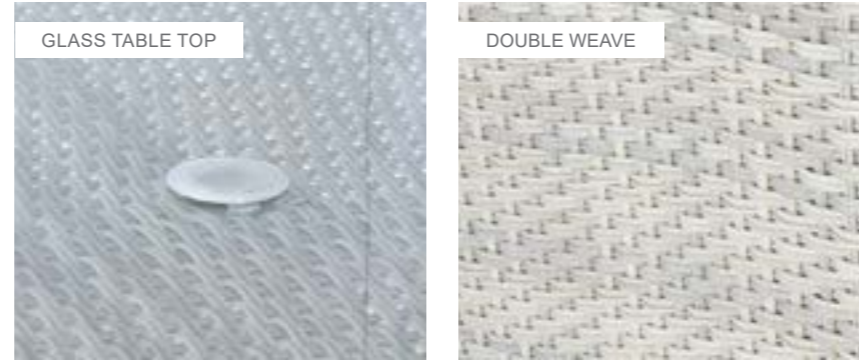

The ALICANTE Range

5 YEAR U.V. GUARANTEE

- ALUMINIUM FRAME
- DOUBLE WEAVE RATTAN
- BSFR CUSHIONS
- STACKABLE CHAIRS.
- GLASS TABLE TOPS

Alicante 2 Seat Bistro Set with Stacking Chairs

OPTIONS ALICANTE 2 SEAT BISTRO SET WITH STACKING CHAIRS *Sets / Cartons*
 MXA-726 GLASS TABLE TOP WITH FLAT DOUBLE WEAVE WITH TABLE AND 2 CHAIRS. ALUMINIUM TUBE FRAME WITH BSFR CUSHIONS. STACKING CHAIRS 1 Carton With Stacking Chairs