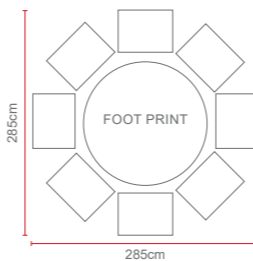

Recommended Furniture Cover: