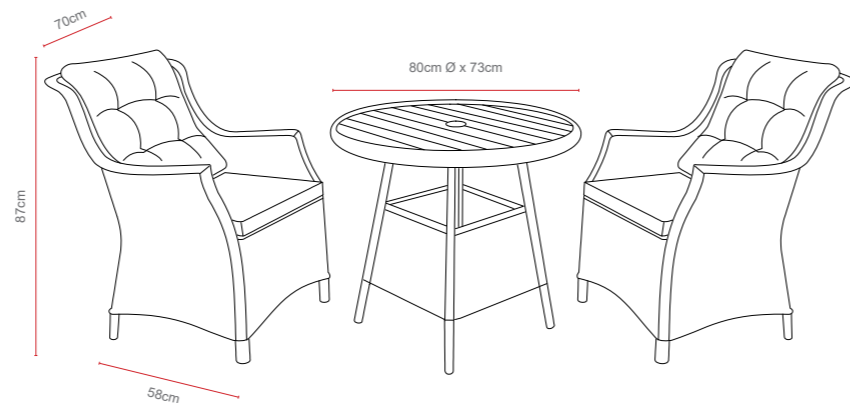

Biarritz 4 piece Coffee Set

Dimensions:

Recommended Furniture Cover:

OPTIONS	BIARRITZ ROUND BACK 4 PIECE COFFEE SET	Sets / Cartons
MGN-048	BRUSHED ALU-WOOD TABLE TOP WITH LIGHT GREY FLAT & ROUND WEAVE WITH TABLE, 2 SEATER AND 2 CHAIRS. ALUMINIUM TUBE FRAME WITH BSFR CUSHIONS.	1 Set / 2 Cartons
MGN-048-G	GLASS TABLE TOP WITH LIGHT GREY FLAT & ROUND WEAVE WITH TABLE, 2 SEATER AND 2 CHAIRS. ALUMINIUM TUBE FRAME WITH BSFR CUSHIONS.	1 Set / 2 Cartons
MGN-048-P	POLYWOOD TABLE TOP WITH LIGHT GREY FLAT & ROUND WEAVE WITH TABLE, 2 SEATER AND 2 CHAIRS. ALUMINIUM TUBE FRAME WITH BSFR CUSHIONS.	1 Set / 2 Cartons

Biarritz 5 Piece Lounge Companion Set

Dimensions:

Recommended Furniture Cover:

OPTIONS	BIARRITZ ROUND BACK 5 PIECE LOUNGE COMPANION SET	Sets / Cartons
MGN-049	BRUSHED ALU-WOOD TABLE TOP WITH LIGHT GREY FLAT & ROUND WEAVE WITH TABLE, 2 SEATER AND 2 CHAIRS. ALUMINIUM TUBE FRAME WITH BSFR CUSHIONS.	1 Set / 2 Cartons
MGN-049-G	GLASS TABLE TOP WITH LIGHT GREY FLAT & ROUND WEAVE WITH TABLE, 2 SEATER AND 2 CHAIRS. ALUMINIUM TUBE FRAME WITH BSFR CUSHIONS.	1 Set / 2 Cartons
MGN-049-P	POLYWOOD TABLE TOP WITH LIGHT GREY FLAT & ROUND WEAVE WITH TABLE, 2 SEATER AND 2 CHAIRS. ALUMINIUM TUBE FRAME WITH BSFR CUSHIONS.	1 Set / 2 Cartons

Biarritz Bistro Set

Dimensions:

Recommended Furniture Cover:

OPTIONS	BIARRITZ BISTRO SET WITH SQUARE BACK CHAIRS	Sets / Cartons
MGN-014	BRUSHED ALU-WOOD TABLE TOP WITH LIGHT GREY FLAT & ROUND WEAVE WITH TABLE AND 2 CHAIRS. ALUMINIUM TUBE FRAME WITH BSFR CUSHIONS.	1 Set / 2 Cartons
MGN-014-G	GLASS TABLE TOP WITH LIGHT GREY FLAT & ROUND WEAVE WITH TABLE AND 2 CHAIRS. ALUMINIUM TUBE FRAME WITH BSFR CUSHIONS.	1 Set / 2 Cartons
MGN-014-G	POLYWOOD TABLE TOP WITH LIGHT GREY FLAT & ROUND WEAVE WITH TABLE AND 2 CHAIRS. ALUMINIUM TUBE FRAME WITH BSFR CUSHIONS.	1 Set / 2 Cartons