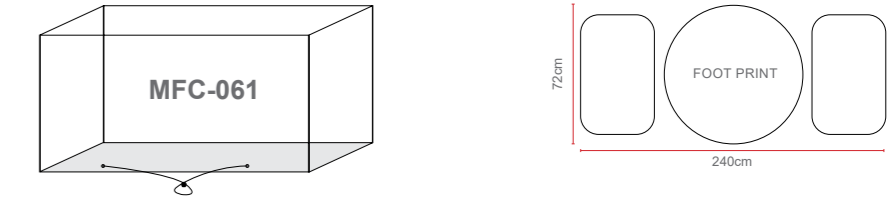

Recommended Furniture Cover: