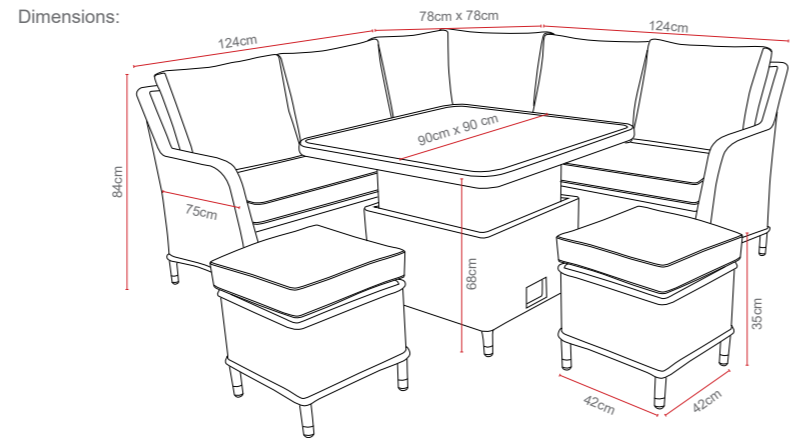

Madeira Small Casual Corner Set with Adjustable Table