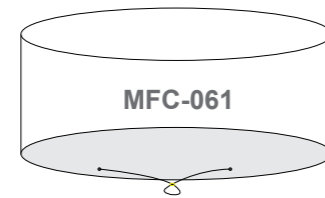

Recommended Furniture Cover: