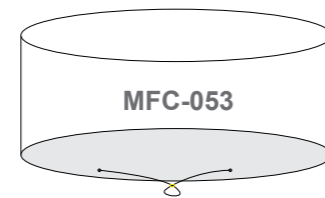

Recommended Furniture Cover: