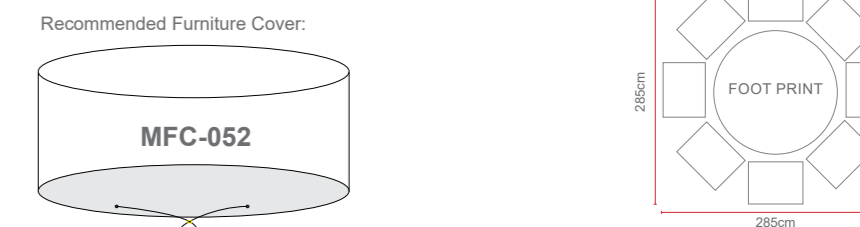

Alicante 8 Seat Round Set with Stacking Chairs