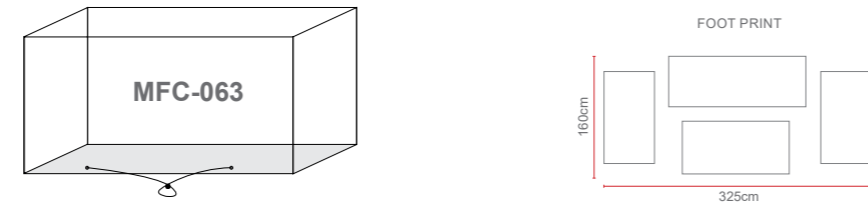

Recommended Furniture Cover: