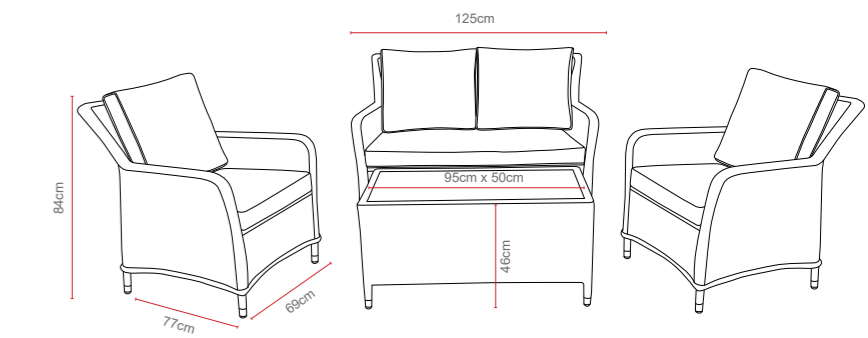

Madeira 2 Seat Coffee Set