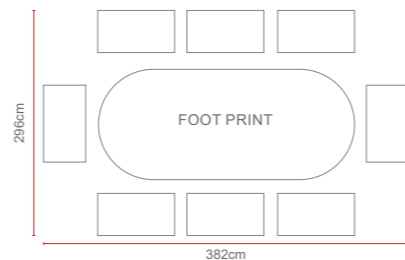

Recommended Furniture Cover: