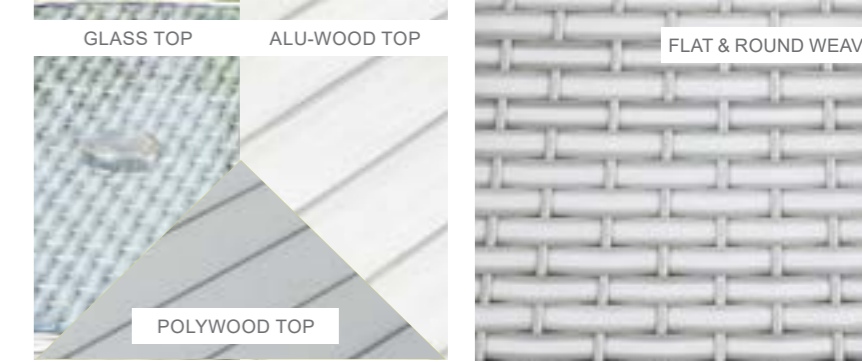

Biarritz Square Casual Dining Set with In-Seat Storage