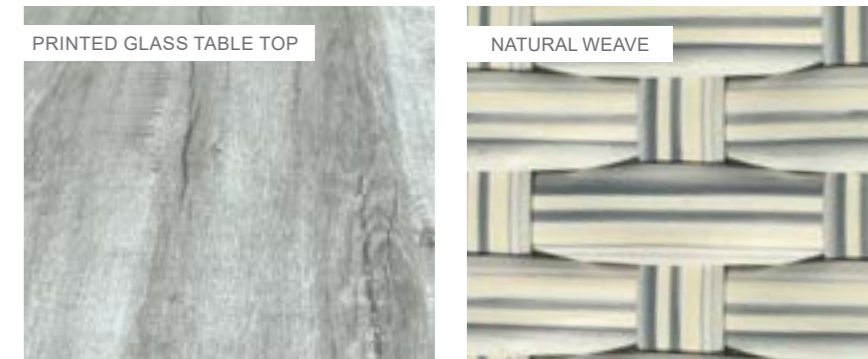

Madeira 2 Seat Coffee Set