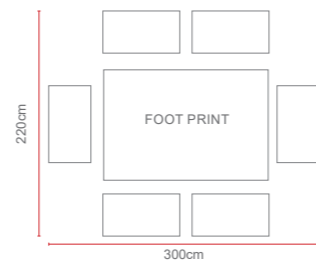

Amalfi Children's 6 Seat Rectangular Set

Dimensions:

OPTIONS	6 CHILDREN'S SEAT RECTANGULAR SET	Sets / Cartons
MJT-851	GLASS TABLE TOP WITH DARK GREY FLAT & ROUND WEAVE. ALUMINIUM TUBE FRAME WITH BSFR CUSHIONS. PARASOL HOLE.	1 Set / 4 Cartons
MJT-855	POLYWOOD TABLE TOP WITH LIGHT GREY FLAT & ROUND WEAVE. ALUMINIUM TUBE FRAME WITH BSFR CUSHIONS. PARASOL HOLE.	1 Set / 4 Cartons

Amalfi Sofa's

OPTIONS	AMALFI 2 SEAT SOFA	Sets / Cartons
MJT-650	GREY FLAT & ROUND WEAVE. ALUMINIUM TUBE FRAME WITH BSFR CUSHIONS	1 Per Carton
MJT-650-LGR	LIGHT GREY FLAT & ROUND WEAVE. ALUMINIUM TUBE FRAME WITH BSFR CUSHIONS	1 Per Carton
MJT-650-N	NATURAL FLAT & ROUND WEAVE. ALUMINIUM TUBE FRAME WITH BSFR CUSHIONS	1 Per Carton

OPTIONS	AMALFI 3 SEAT SOFA	Sets / Cartons
MJT-713	GREY FLAT & ROUND WEAVE. ALUMINIUM TUBE FRAME WITH BSFR CUSHIONS	1 Per Carton
MJT-713-LGR	LIGHT GREY FLAT & ROUND WEAVE. ALUMINIUM TUBE FRAME WITH BSFR CUSHIONS	1 Per Carton
MJT-713-N	NATURAL FLAT & ROUND WEAVE. ALUMINIUM TUBE FRAME WITH BSFR CUSHIONS	1 Per Carton

Amalfi Lazy Suzans

60cm Ø

OPTIONS	AMALFI 60CM LAZY SUSAN	Sets / Cartons
MJT-648	GLASS TABLE TOP. DARK GREY FLAT & ROUND WEAVE. ALUMINIUM TUBE FRAME - 60cm Ø	1 Per Carton
MJT-648-LGR	GLASS TABLE TOP. LIGHT GREY FLAT & ROUND WEAVE. ALUMINIUM TUBE FRAME - 60cm Ø	1 Per Carton
MJT-648-N	GLASS TABLE TOP. NATURAL FLAT & ROUND WEAVE. ALUMINIUM TUBE FRAME - 60cm Ø	1 Per Carton
MJT-756	POLYWOOD TABLE TOP. GREY FLAT & ROUND WEAVE. ALUMINIUM TUBE FRAME - 60cm Ø	1 Per Carton
MJT-756-LGR	POLYWOOD TABLE TOP. LIGHT GREY FLAT & ROUND WEAVE. ALUMINIUM TUBE FRAME - 60cm Ø	1 Per Carton

70cm Ø