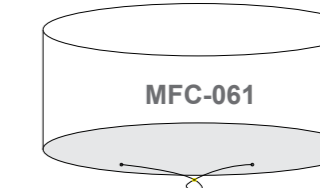

Victoria Bistro Set

Dimensions:

Recommended Furniture Cover:

OPTIONS	VICTORIA BISTRO SET - GLASS TABLE TOP	Sets / Cartons
MKK-301	TEMPERED GLASS TABLE TOP WITH DOUBLE FLAT WEAVE WITH TABLE AND 2 CHAIRS. ALUMINIUM TUBE FRAME ON BOTH CHAIRS & TABLE WITH BSFR CUSHIONS. PARASOL HOLE	1 Carton With Stacking Chairs