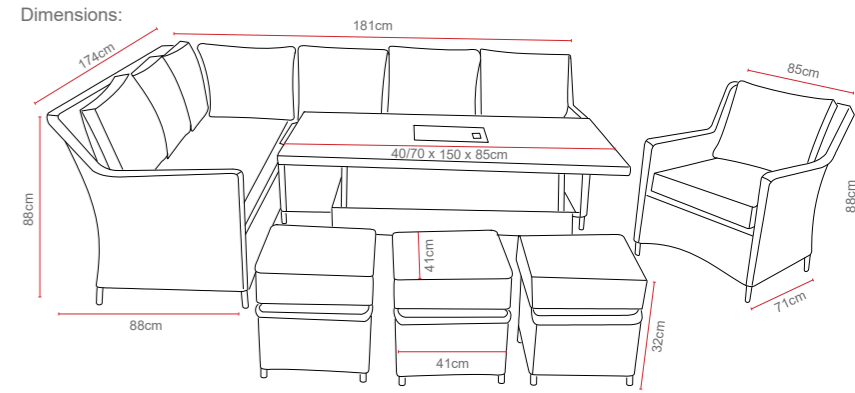

Casual Dining Set w/ Ice Bucket & Adjustable Table