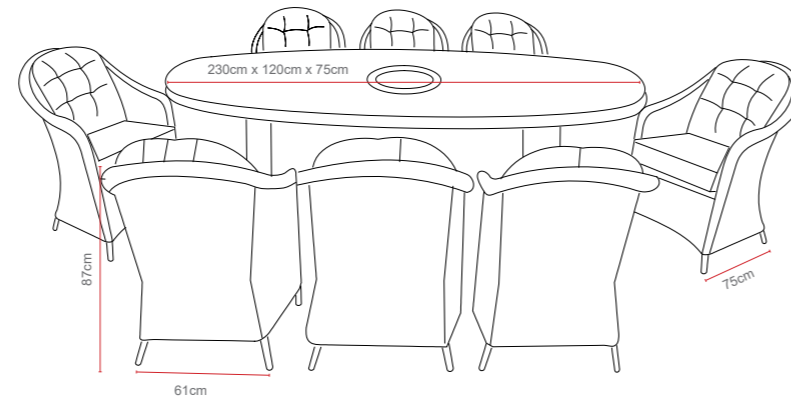

Dimensions: