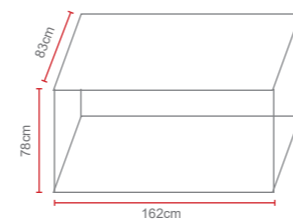

Amalfi Lounger & Side Table

OPTIONS	AMALFI LOUNGER	Sets / Cartons
MJT-632	GREY FLAT & ROUND WEAVE. ALUMINIUM TUBE FRAME WITH BSFR CUSHIONS - WITH SIDE TABLE	1 Per Carton
MJT-632-LGR	LIGHT GREY FLAT & ROUND WEAVE. ALUMINIUM TUBE FRAME WITH BSFR CUSHIONS - W/ SIDE TABLE	1 Per Carton
MJT-632-N	NATURAL FLAT & ROUND WEAVE. ALUMINIUM TUBE FRAME WITH BSFR CUSHIONS - WITH SIDE TABLE	1 Per Carton
MJT-806	DARK GREY FLAT & ROUND WEAVE. ALUMINIUM TUBE FRAME WITH BSFR CUSHIONS	1 Per Carton
MJT-806-LGR	LIGHT GREY FLAT & ROUND WEAVE. ALUMINIUM TUBE FRAME WITH BSFR CUSHIONS	1 Per Carton
MJT-806-N	NATURAL FLAT & ROUND WEAVE. ALUMINIUM TUBE FRAME WITH BSFR CUSHIONS	1 Per Carton

Amalfi Set of 3 Planters

OPTIONS	AMALFI SET OF 3 PLANTERS	Sets / Cartons
MJT-627	GREY FLAT & ROUND WEAVE. ALUMINIUM TUBE FRAME	1 Per Carton
MJT-627-LGR	LIGHT GREY FLAT & ROUND WEAVE. ALUMINIUM TUBE FRAME	1 Per Carton
MJT-627-N	NATURAL FLAT & ROUND WEAVE. ALUMINIUM TUBE FRAME	1 Per Carton

Amalfi Storage Box

OPTIONS	AMALFI STORAGE BOX	Sets / Cartons
MJT-635	DARK GREY FLAT & ROUND WEAVE. ALUMINIUM TUBE FRAME	1 Per Carton
MJT-635-LGR	LIGHT GREY FLAT & ROUND WEAVE. ALUMINIUM TUBE FRAME	1 Per Carton
MJT-635-N	NATURAL FLAT & ROUND WEAVE. ALUMINIUM TUBE FRAME	1 Per Carton

The CALIFORNIA Range

2 YEAR UV GUARANTEE

- ZINC PLATED STEEL FRAME
- DOUBLE WEAVE RATTAN
- BSFR CUSHIONS
- STACKABLE CHAIRS.
- 2 COLOURS OF WEAVE
- GLASS TABLE TOPS