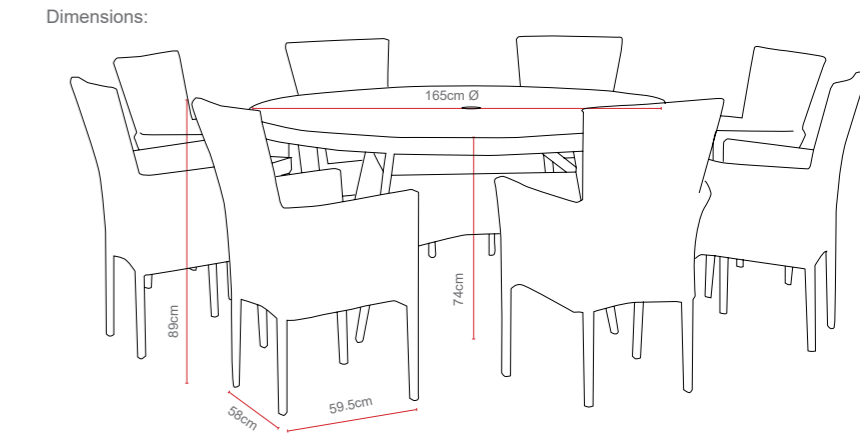

Alicante 8 Seat Round Set with Stacking Chairs