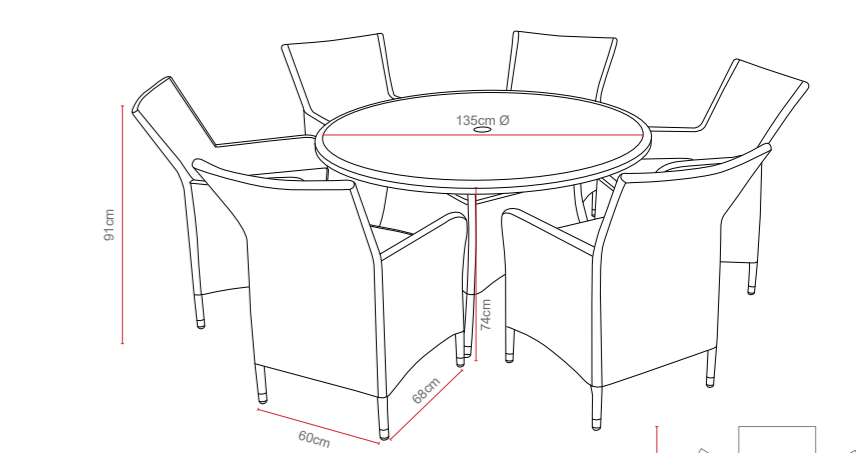

Madeira 6 Seat Round Set with Lazy Susan