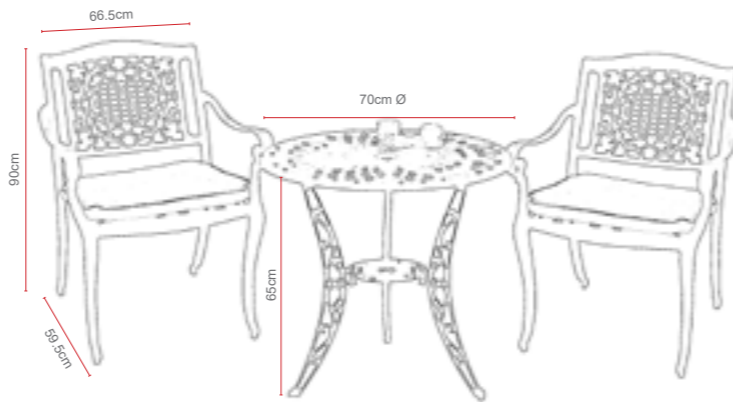

Biarritz Lounger

Dimensions:

OPTIONS	BIARRITZ SUN LOUNGER	Sets / Cartons
MGN-027	LIGHT GREY FLAT & ROUND WEAVE. ALUMINIUM TUBE FRAME WITH BSFR CUSHIONS.	1 Per Carton

The BALLYGOWAN Range

10 YEAR STRUCTURAL GUARANTEE

- 100% RECYCLED ALUMINIUM
- CAST ALUMINIUM FRAME
- BSFR CUSHIONS.
- 3 COLOURS OF CUSHION
- 3 COLOURS OF ALUMINIUM
- MARINE GRADE FITTINGS

Ballygowan Companion Set

Dimensions:

Recommended Furniture Cover: