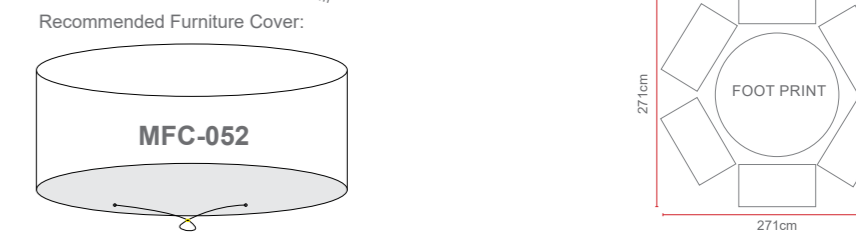

Madeira 6 Seat Round Set with Lazy Susan