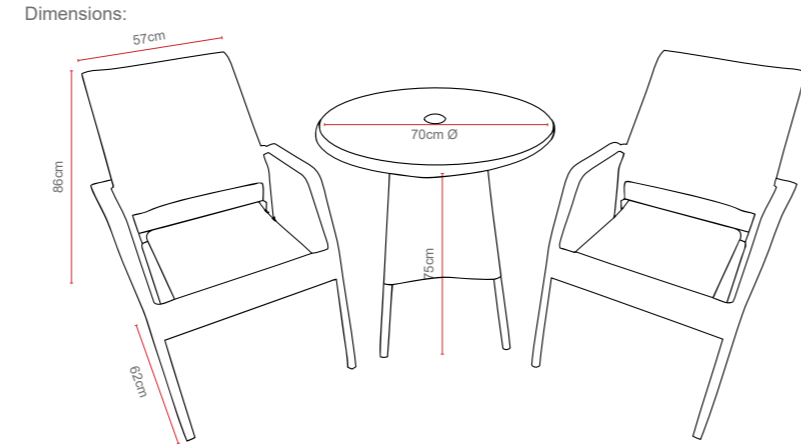

California 2 Seat Round Bistro Set