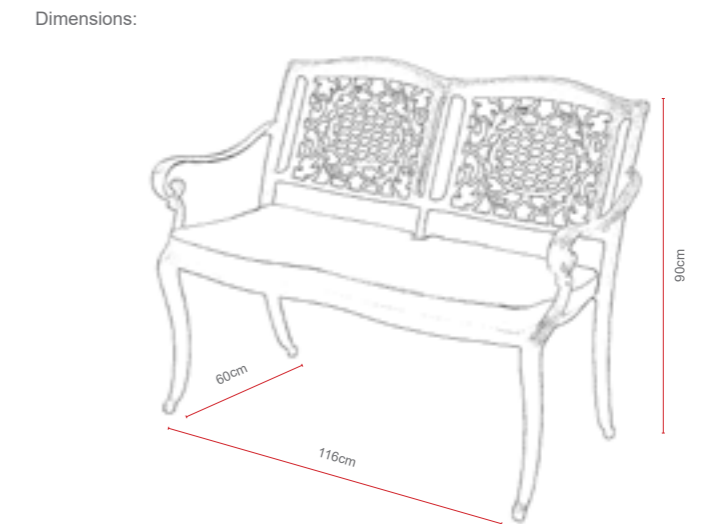

OPTIONS	BALLYGOWAN STACKING BENCH	Sets / Cartons
MCA-257-BRC	HAMMERED BRONZE ALUMINIUM WITH CREAM & CHOCOLATE BSFR CUSHIONS	3 Per Carton
MCA-257-OT	OATMEAL ALUMINIUM WITH CHERRY BSFR CUSHIONS	3 Per Carton
MCA-257-CRC	HAMMERED CREAM ALUMINIUM WITH CHOCOLATE & CREAM BSFR CUSHIONS	3 Per Carton