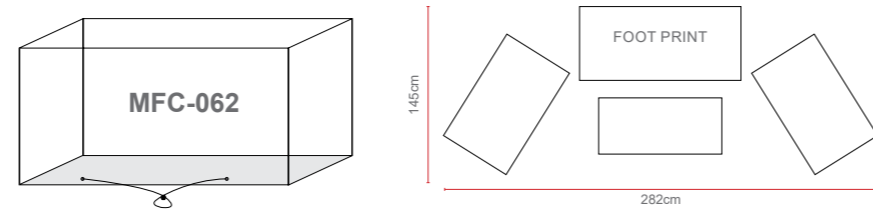

Biarritz 2 Seat Coffee Set

Dimensions:

Recommended Furniture Cover:

OPTIONS	BIARRITZ SQUARE BACK 2 SEAT COFFEE SET	Sets / Cartons
MGN-051	BRUSHED ALU-WOOD TABLE TOP WITH LIGHT GREY FLAT & ROUND WEAVE WITH TABLE, 2 SEATER AND 2 CHAIRS. ALUMINIUM TUBE FRAME WITH BSFR CUSHIONS.	1 Set / 2 Cartons
MGN-051-G	GLASS TABLE TOP WITH LIGHT GREY FLAT & ROUND WEAVE WITH TABLE, 2 SEATER AND 2 CHAIRS. ALUMINIUM TUBE FRAME WITH BSFR CUSHIONS.	1 Set / 2 Cartons
MGN-051-P	POLYWOOD TABLE TOP WITH LIGHT GREY FLAT & ROUND WEAVE WITH TABLE, 2 SEATER AND 2 CHAIRS. ALUMINIUM TUBE FRAME WITH BSFR CUSHIONS.	1 Set / 2 Cartons