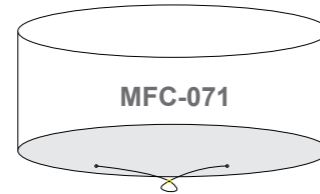

Recommended Furniture Cover: