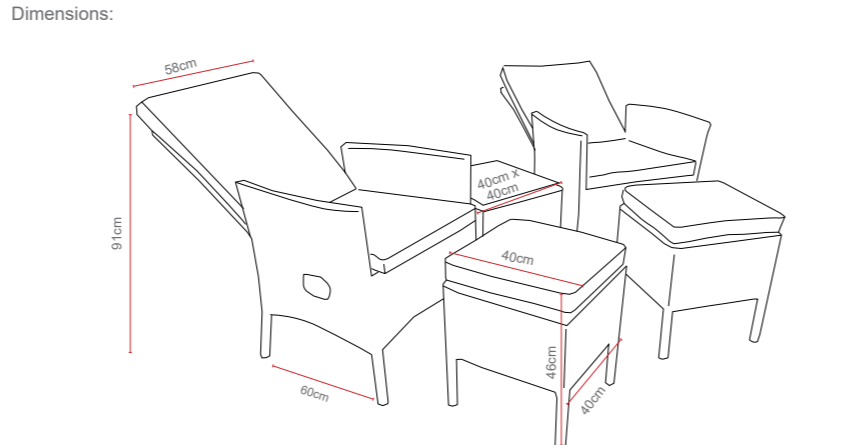

The SICILY Range

5 YEAR U.V. GUARANTEE

- ALUMINIUM FRAME
- FLAT HALF ROUND WEAVE
- BSFR CUSHIONS.
- GLASS TABLE TOPS

Sicily Recliner Companion Set

OPTIONS **SICILY RECLINER COMPANION SET** *Sets / Cartons*
 MKS-120 GLASS TABLE TOP WITH GREY COLOUR HALF ROUND WEAVE WITH TABLE AND 2 CHAIRS. ALUMINIUM TUBE FRAME WITH BSFR CUSHIONS. RECLINING CHAIRS *1 Set / 2 Cartons*

Sicily 2 Seat Round Set

OPTIONS **SICILY 2 SEAT ROUND SET** *Sets / Cartons*
 MKS-111 GLASS TABLE TOP WITH GREY COLOUR HALF ROUND WEAVE WITH TABLE AND 2 CHAIRS. ALUMINIUM TUBE FRAME WITH BSFR CUSHIONS. *1 Carton & Stacking Chairs*