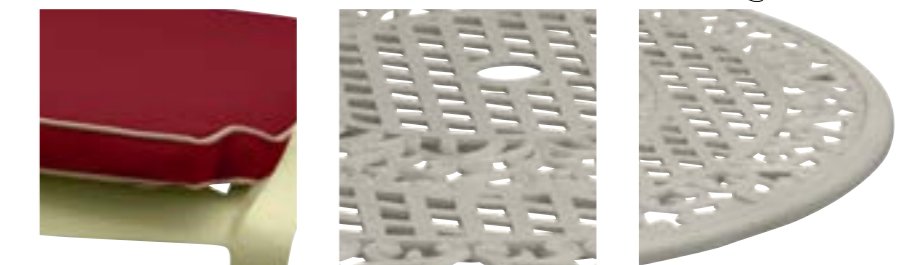

Ballygowan 4 Seat Round Set

OPTIONS	BALLYGOWAN 4 SEAT ROUND SET	Sets / Cartons
MCA-292-BRC	HAMMERED BRONZE ALUMINIUM WITH CREAM & CHOCOLATE BSFR CUSHIONS	1 Set / 4 Cartons
MCA-292-OT	OATMEAL ALUMINIUM WITH CHERRY BSFR CUSHIONS	1 Set / 4 Cartons
MCA-292-CRC	HAMMERED CREAM ALUMINIUM WITH CHOCOLATE & CREAM BSFR CUSHIONS	1 Set / 4 Cartons

Dimensi

Recommended Furniture Cover:

Ballygowan 6 Seat Round Set with Lazy Susan

OPTIONS	BALLYGOWAN 6 SEAT ROUND SET WITH LAZY SUSAN	Sets / Cartons
MCA-293-BRC	HAMMERED BRONZE ALUMINIUM WITH CREAM & CHOCOLATE BSFR CUSHIONS	1 Set / 5 Cartons
MCA-293-OT	OATMEAL ALUMINIUM WITH CHERRY BSFR CUSHIONS	1 Set / 5 Cartons
MCA-293-CRC	HAMMERED CREAM ALUMINIUM WITH CHOCOLATE & CREAM BSFR CUSHIONS	1 Set / 5 Cartons

Dimensions:

Recommended Furniture Cover: