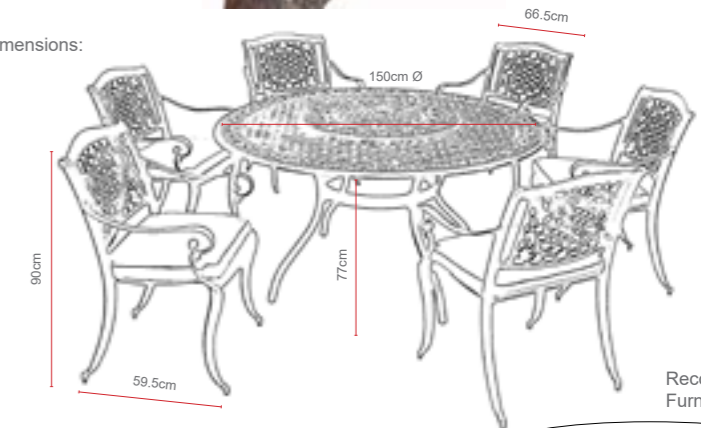

Dimensions:

Recommended Furniture Cover: