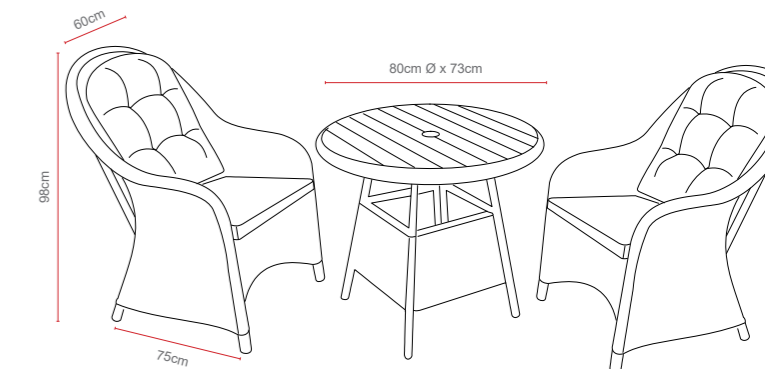

Biarritz Round Back Bistro Set

Dimensions:

Recommended Furniture Cover:

OPTIONS	BIARRITZ ROUND BACK BISTRO SET	Sets / Cartons
MGN-001	BRUSHED ALU-WOOD TABLE TOP WITH LIGHT GREY FLAT & ROUND WEAVE WITH TABLE AND 2 CHAIRS. ALUMINIUM TUBE FRAME WITH BSFR CUSHIONS.	1 Set / 2 Cartons
MGN-001-G	GLASS TABLE TOP WITH LIGHT GREY FLAT & ROUND WEAVE WITH TABLE AND 2 CHAIRS. ALUMINIUM TUBE FRAME WITH BSFR CUSHIONS.	1 Set / 2 Cartons
MGN-001-P	POLYWOOD TABLE TOP WITH LIGHT GREY FLAT & ROUND WEAVE WITH TABLE AND 2 CHAIRS. ALUMINIUM TUBE FRAME WITH BSFR CUSHIONS.	1 Set / 2 Cartons