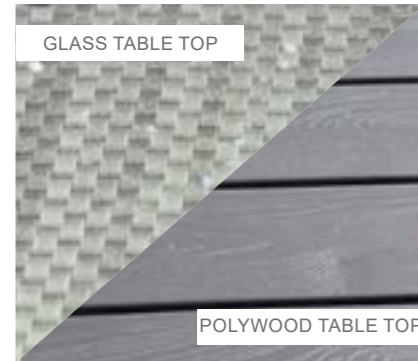

POLYWOOD TABLE TOP