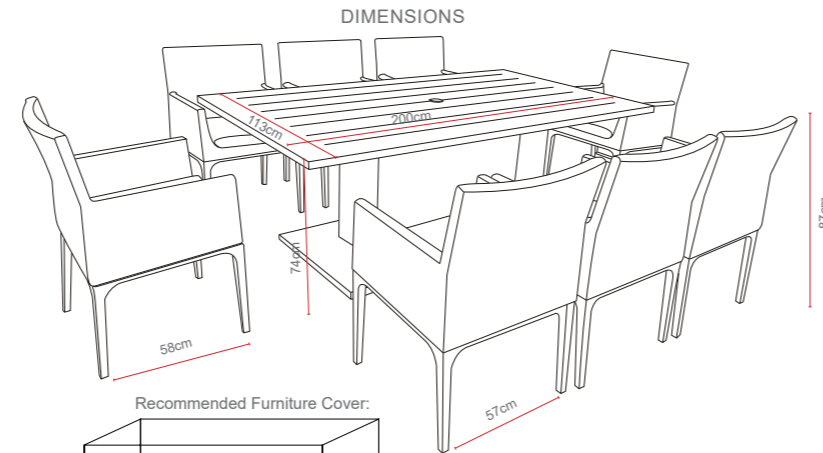

Stockholm 8 Seat Rectangular Set