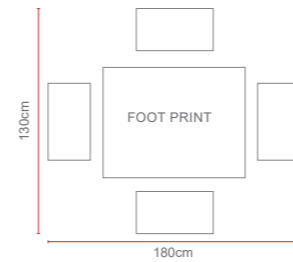

Dimensions: