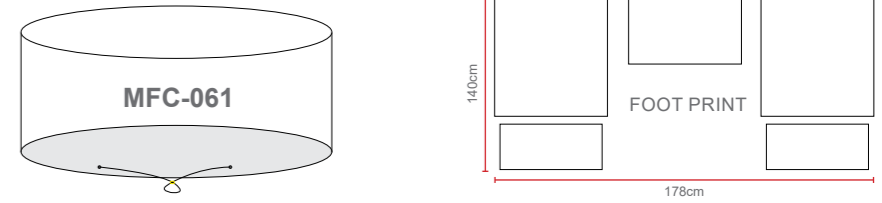

Recommended Furniture Cover: