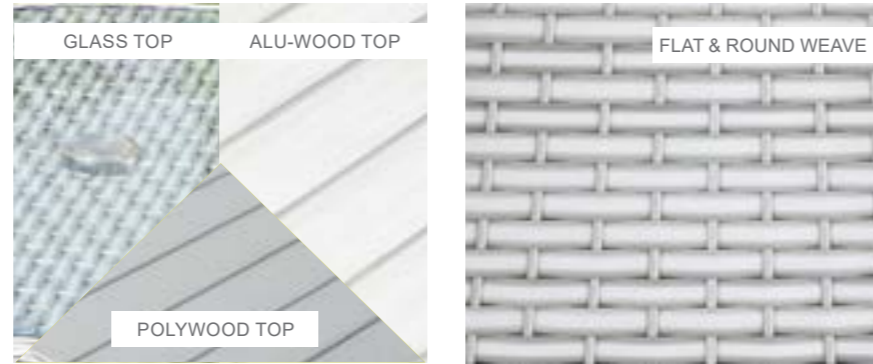

Biarritz 2 Seat Coffee Set