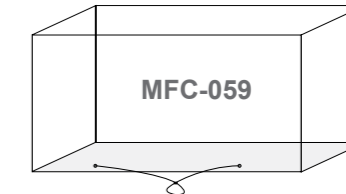

Casual Dining Set with Adjustable Table

Dimensions:

HEIGHT ADJUSTABLE
LOUNGING & DINING

Recommended Furniture Cover:

OPTIONS	CASUAL DINING SET WITH ADJUSTABLE TABLE	Sets / Cartons
MGN-814	GLASS TABLE TOP WITH PORTOFINO HALF ROUND & ROUND WEAVE WITH TABLE AND 3 STOOLS. ALUMINIUM TUBE FRAME WITH BSFR CUSHIONS. ADJUSTABLE TABLE	1 Set / 3 Cartons
MGN-867	GLASS TABLE TOP WITH SAN MARINO HALF ROUND & ROUND WEAVE WITH TABLE AND 3 STOOLS. ALUMINIUM TUBE FRAME WITH BSFR CUSHIONS. ADJUSTABLE TABLE	1 Set / 3 Cartons