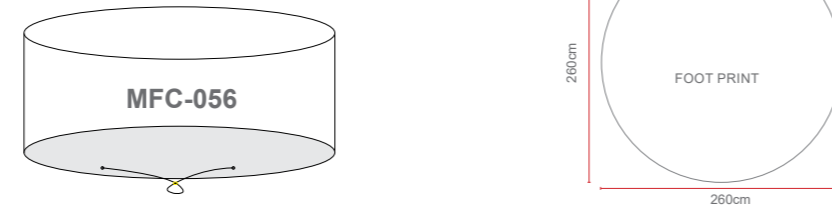

Recommended Furniture Cover: