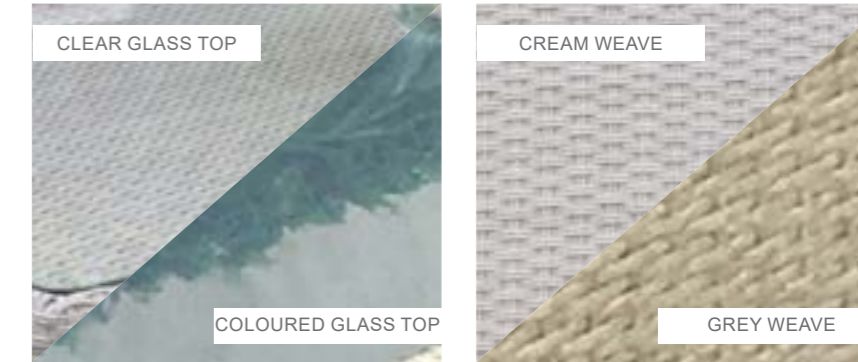

California 4-8 Seater Cube Set