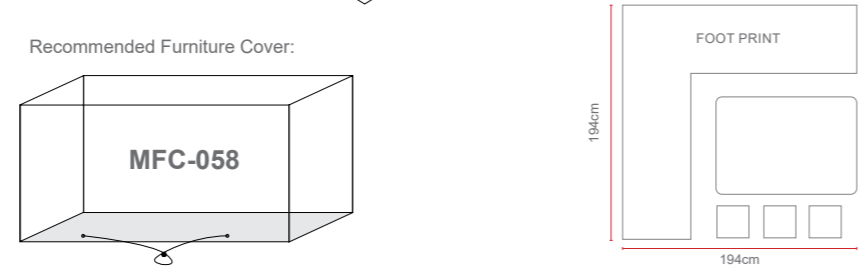

Amalfi Casual Sofa Set with Adjustable Table