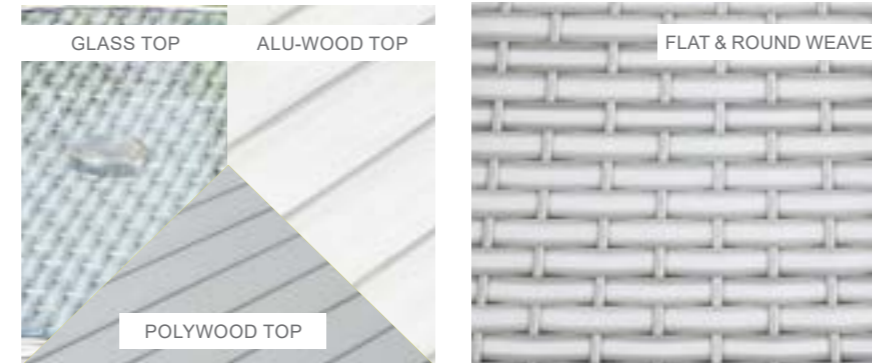

Biarritz 8 Seat Oval Set