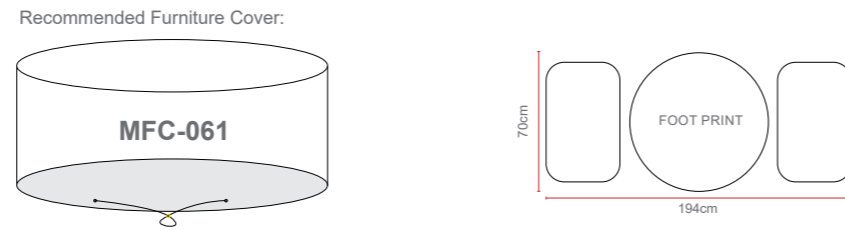

California 2 Seat Round Bistro Set