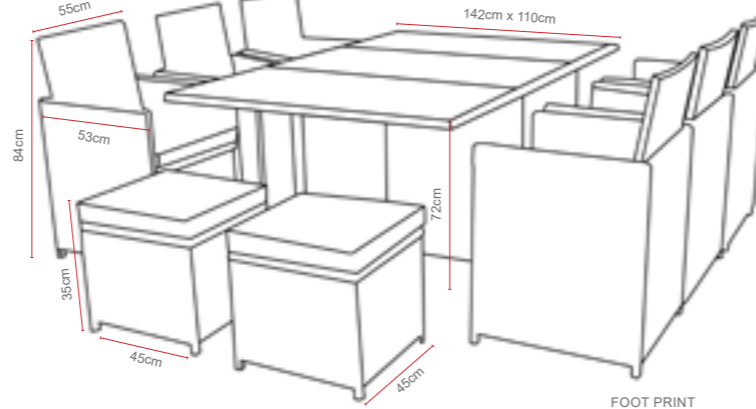

FOOT PRINT

Recommended Furniture Cover:

OPTIONS	CALIFORNIA 6-10 SEAT CUBE SET	Sets / Cartons
MNK-520-GY	ZINC PLATED STEEL FRAME ON BOTH TABLE AND CHAIRS WITH DOUBLE WEAVE MIX, GLASS TABLE TOP AND BSFR CUSHIONS.	1 Set / 3 Cartons