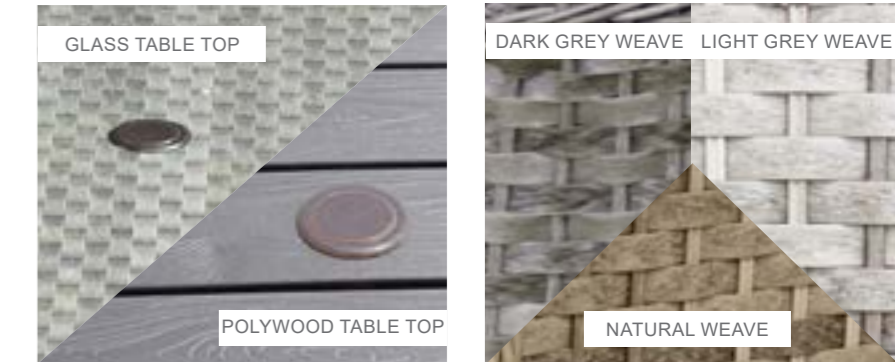

Amalfi 8 Seat Round Set