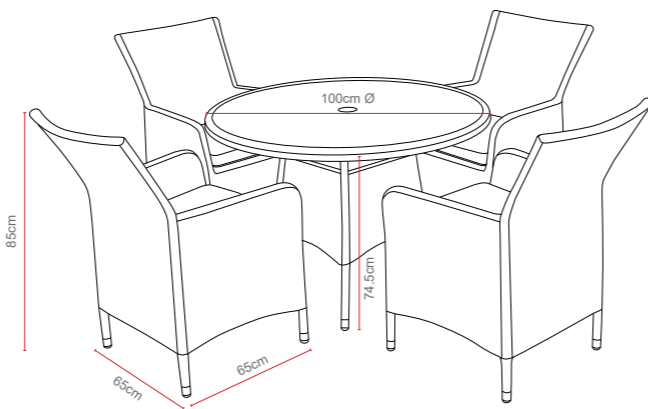

Dimensions: