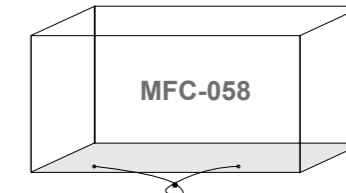

Recommended Furniture Cover: