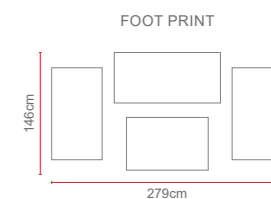

Recommended Furniture Cover: