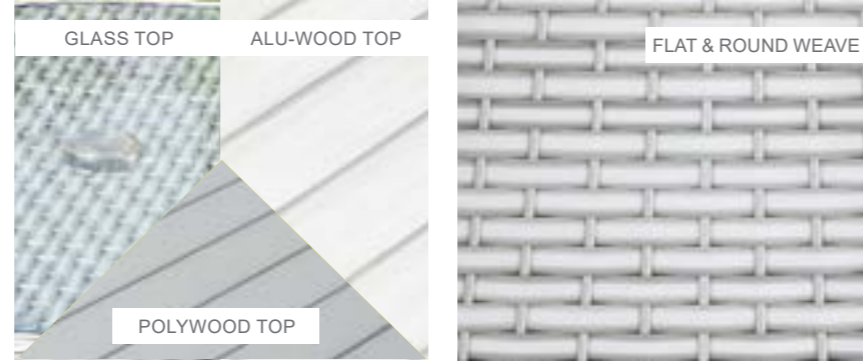

Biarritz Square Casual Dining Set