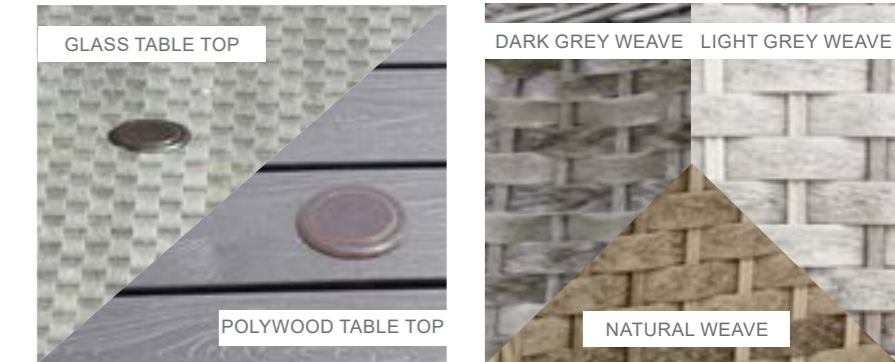

Amalfi Children's 4 Seat Armless Rectangular Set