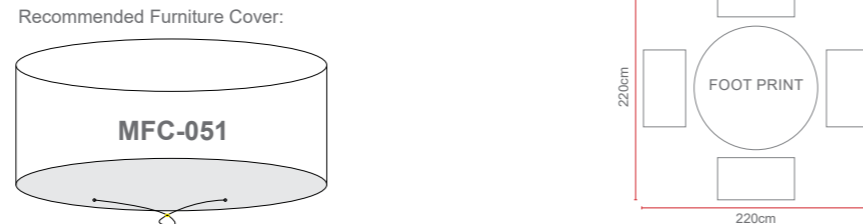

Sicily 4 Seat Round Set