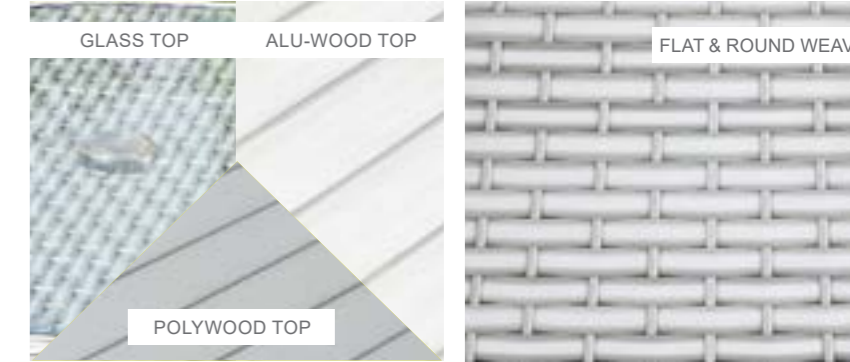

Biarritz 4 Seat Round Set