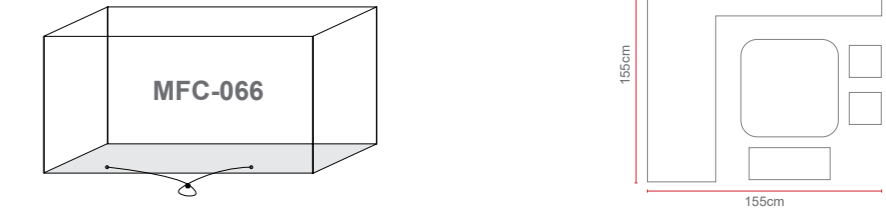

Recommended Furniture Cover: