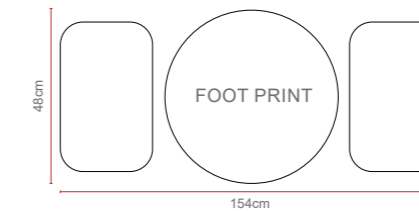

Ballygowan Bistro Set

Dimensions:

OPTIONS	BALLYGOWAN BISTRO SET	Sets / Cartons
MCA-262-BRC	HAMMERED BRONZE ALUMINIUM WITH CREAM & CHOCOLATE BSFR CUSHIONS	1 Per Carton
MCA-262-OT	OATMEAL ALUMINIUM WITH CHERRY BSFR CUSHIONS	1 Per Carton
MCA-262-CRC	HAMMERED CREAM ALUMINIUM WITH CHOCOLATE & CREAM BSFR CUSHIONS	1 Per Carton