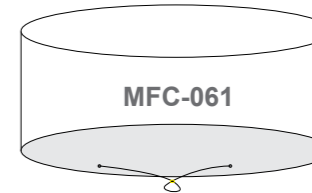

SAN MARINO WEAVE

Companion Set with Sepino Chairs

Dimensions:

Recommended Furniture Cover:

OPTIONS	COMPANION SET - SEPINO CHAIRS	Sets / Cartons
MGN-802	GLASS TABLE TOP WITH PORTOFINO HALF ROUND & ROUND WEAVE WITH TABLE AND 2 CHAIRS. ALUMINIUM TUBE FRAME WITH BSFR CUSHIONS.	1 Set Per Carton
MGN-818	GLASS TABLE TOP WITH SAN MARINO HALF ROUND & ROUND WEAVE WITH TABLE AND 2 CHAIRS. ALUMINIUM TUBE FRAME WITH BSFR CUSHIONS.	1 Set Per Carton