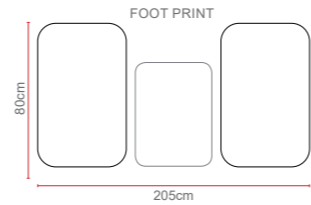

Recommended Furniture Cover: