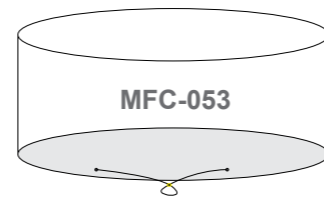

Recommended Furniture Cover: