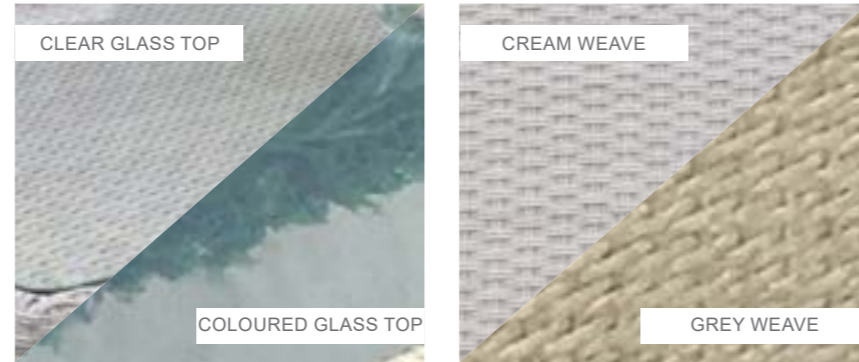

California Coffee Dining Set with Armchairs