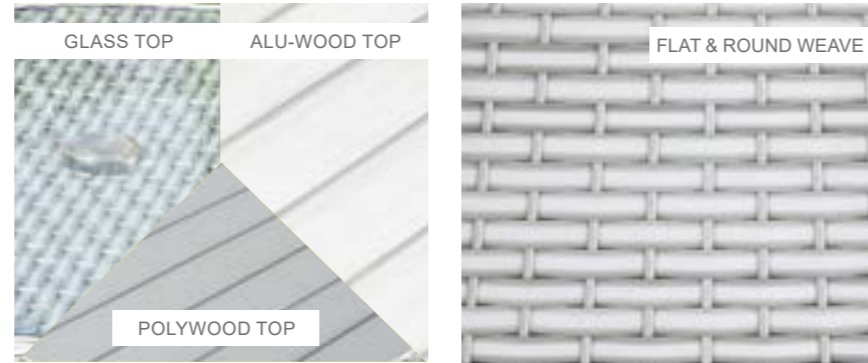

Biarritz 6 Seat Oval Set