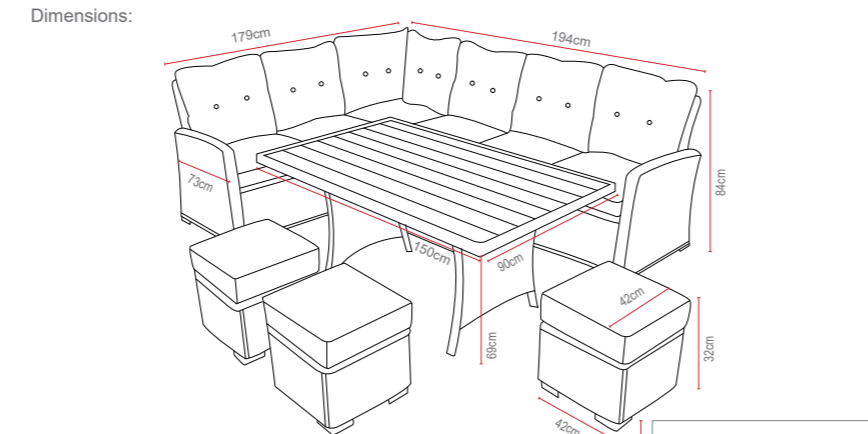

Amalfi Casual Sofa Dining Set