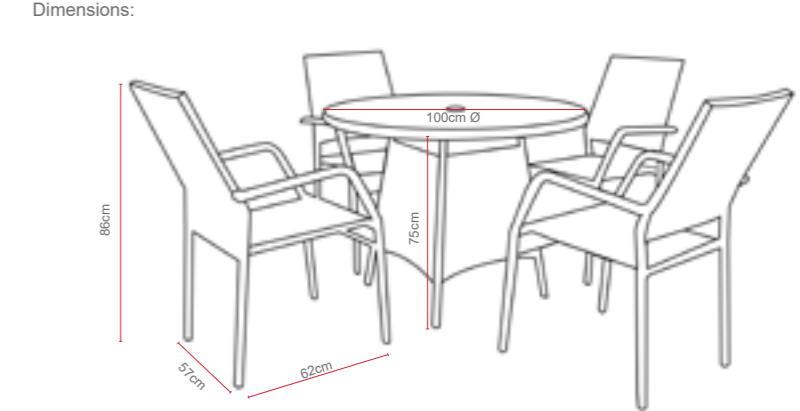

California 4 Seat Round Set