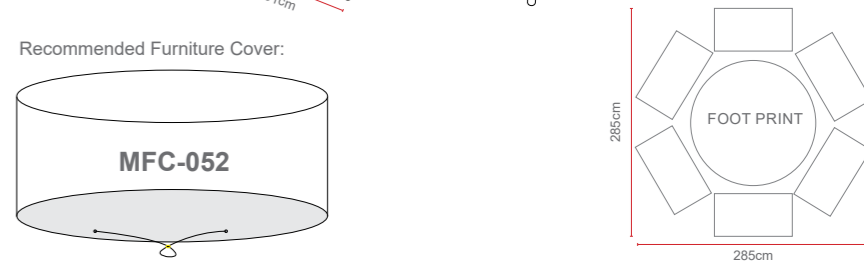

6 Seat Round Set with Sepino Chairs