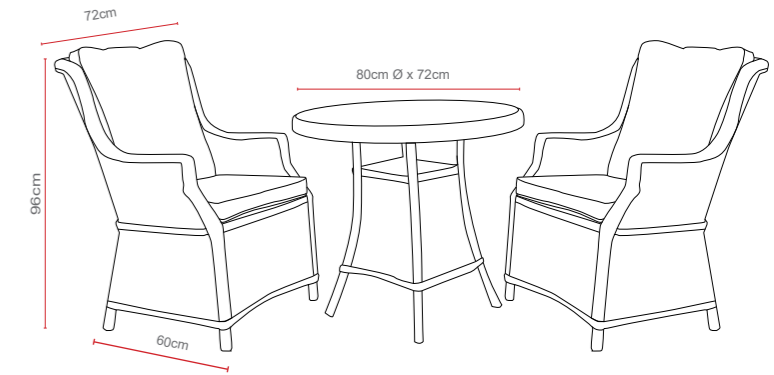

The AMALFI Range

5 YEAR U.V. GUARANTEE

- ALUMINIUM FRAME
- FLAT & ROUND WEAVE RATTAN
- BSFR CUSHIONS.
- 3 COLOURS OF WEAVE
- GLASS OR POLYWOOD TABLE TOPS
- ADJUSTABLE TABLE OPTIONS

Amalfi Bistro Set

Dimensions: