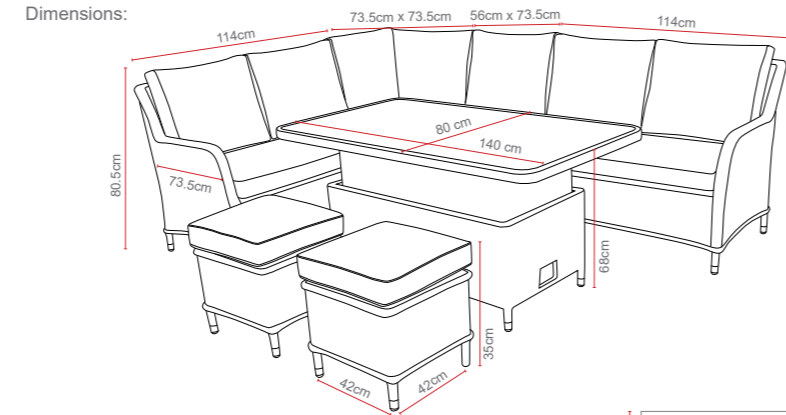

Lisbon Large Corner Set