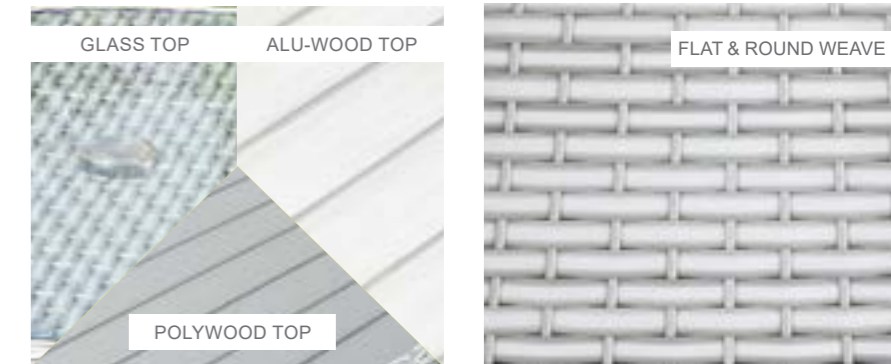

Biarritz 5 Piece Lounge Companion Set