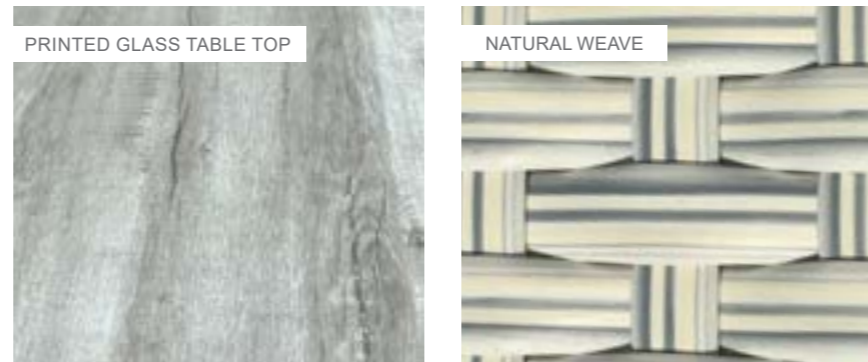

The MADEIRA Range

5 YEAR U.V. GUARANTEE

- ALUMINIUM FRAME
- FLAT & ROUND WEAVE RATTAN
- BSFR CUSHIONS
- CERAMIC PRINTED GLASS TABLE TOPS
- ADJUSTABLE TABLE OPTION

Madeira Bistro Set

OPTIONS **MADEIRA BISTRO SET** *Sets / Cartons*