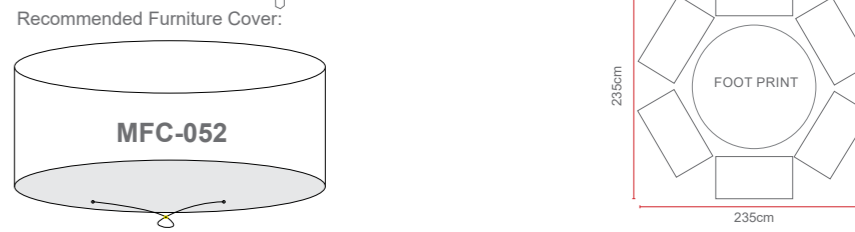

Victoria 6 Seat Round Set