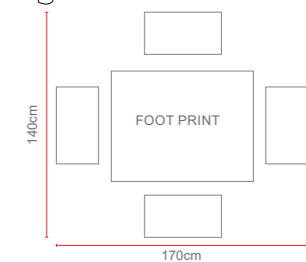

Dimensions: