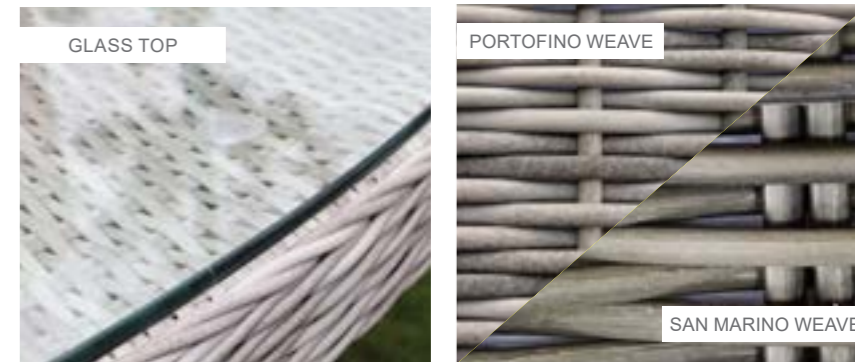

Casual Dining Set w/ Ice Bucket & Adjustable Table