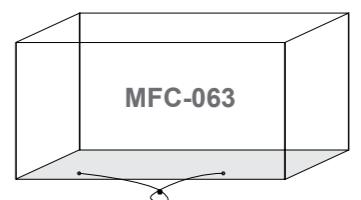

California 4 Piece Coffee Set

GREY COLOUR

Dimensions:

Recommended Furniture Cover:

OPTIONS	CALIFORNIA 4 PIECE COFFEE SET	Sets / Cartons
MNK-403-GY	ZINC PLATED STEEL FRAME ON BOTH TABLE AND CHAIRS WITH DOUBLE WEAVE MIX, GLASS TABLE TOP AND BSFR CUSHIONS.	1 Set Per Carton
MNK-503-GY	ZINC PLATED STEEL FRAME ON BOTH TABLE AND CHAIRS WITH DOUBLE WEAVE MIX, GLASS TABLE TOP AND BSFR CUSHIONS.	1 Set Per Carton