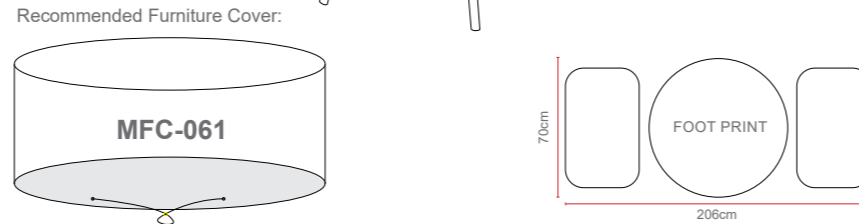

The ALICANTE Range

5 YEAR U.V. GUARANTEE

- ALUMINIUM FRAME
- DOUBLE WEAVE RATTAN
- BSFR CUSHIONS
- STACKABLE CHAIRS.
- GLASS TABLE TOPS

Alicante 2 Seat Bistro Set with Stacking Chairs

OPTIONS ALICANTE 2 SEAT BISTRO SET WITH STACKING CHAIRS *Sets / Cartons*
 MXA-726 GLASS TABLE TOP WITH FLAT DOUBLE WEAVE WITH TABLE AND 2 CHAIRS. ALUMINIUM TUBE FRAME WITH BSFR CUSHIONS. STACKING CHAIRS 1 Carton With Stacking Chairs