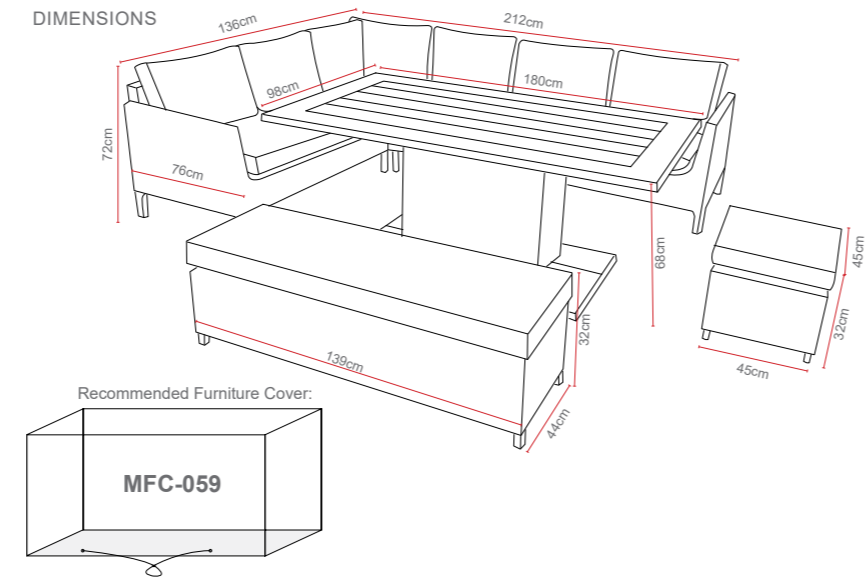

Stockholm Large Casual Dining Set