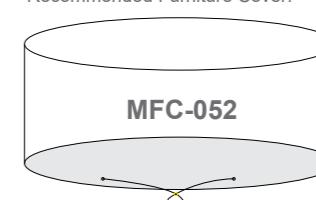

Recommended Furniture Cover: