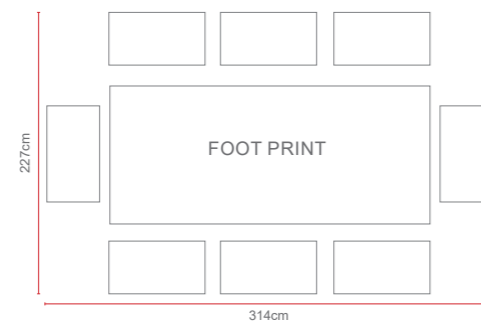

Stockholm 8 Seat Rectangular Set