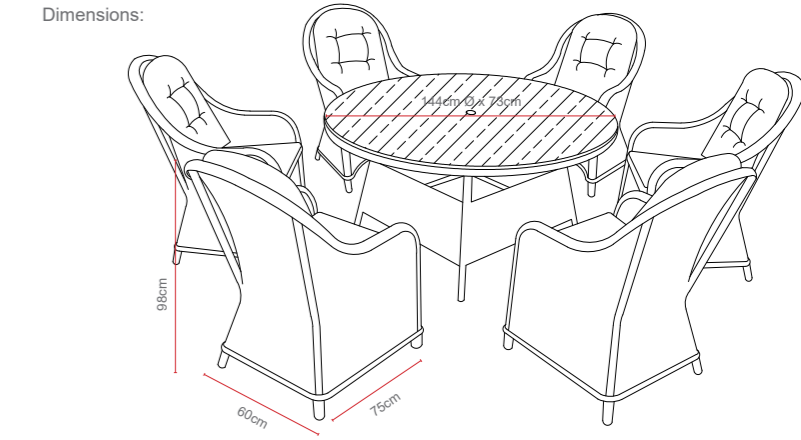

Biarritz 6 Seat Round Set