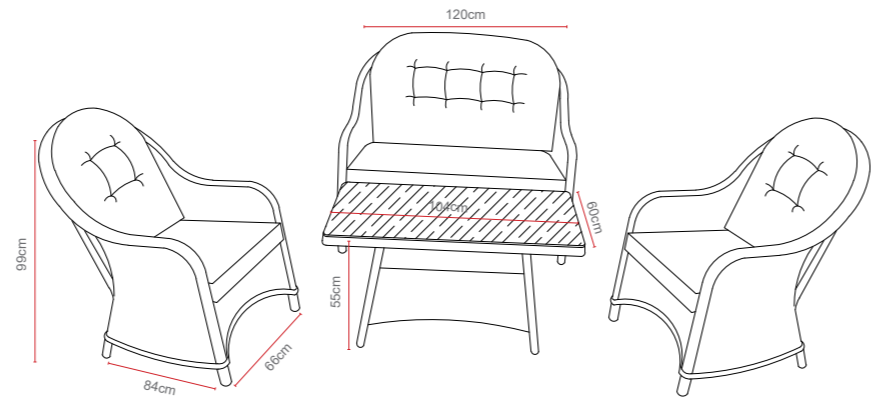

Biarritz Reclining Lounge Companion Set

Dimensions:

Recommended Furniture Cover:

OPTIONS	ROUND BACK RECLINING LOUNGE COMPANION SET	Sets / Cartons
MGN-047	BRUSHED ALU-WOOD TABLE TOP WITH LIGHT GREY FLAT & ROUND WEAVE WITH TABLE, STOOLS AND 2 CHAIRS. ALUMINIUM TUBE FRAME WITH BSFR CUSHIONS.	1 Set Per Carton
MGN-047-G	GLASS TABLE TOP WITH LIGHT GREY FLAT & ROUND WEAVE WITH TABLE, STOOLS AND 2 CHAIRS. ALUMINIUM TUBE FRAME WITH BSFR CUSHIONS.	1 Set Per Carton
MGN-047-P	POLYWOOD TABLE TOP WITH LIGHT GREY FLAT & ROUND WEAVE WITH TABLE, STOOLS AND 2 CHAIRS. ALUMINIUM TUBE FRAME WITH BSFR CUSHIONS.	1 Set Per Carton

Biarritz 4 piece Coffee Set

Dimensions:

Recommended Furniture Cover:

OPTIONS	BIARRITZ ROUND BACK 4 PIECE COFFEE SET	Sets / Cartons
MGN-048	BRUSHED ALU-WOOD TABLE TOP WITH LIGHT GREY FLAT & ROUND WEAVE WITH TABLE, 2 SEATER AND 2 CHAIRS. ALUMINIUM TUBE FRAME WITH BSFR CUSHIONS.	1 Set / 2 Cartons
MGN-048-G	GLASS TABLE TOP WITH LIGHT GREY FLAT & ROUND WEAVE WITH TABLE, 2 SEATER AND 2 CHAIRS. ALUMINIUM TUBE FRAME WITH BSFR CUSHIONS.	1 Set / 2 Cartons
MGN-048-P	POLYWOOD TABLE TOP WITH LIGHT GREY FLAT & ROUND WEAVE WITH TABLE, 2 SEATER AND 2 CHAIRS. ALUMINIUM TUBE FRAME WITH BSFR CUSHIONS.	1 Set / 2 Cartons