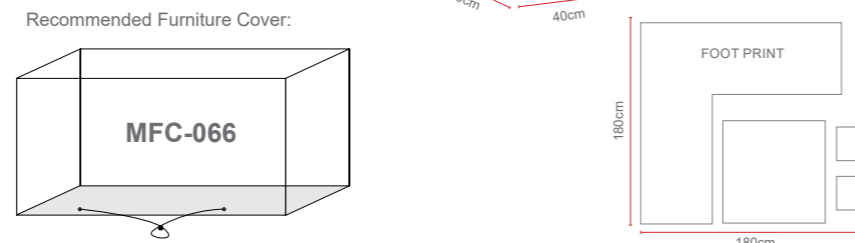

Sicily Small Casual Corner Set