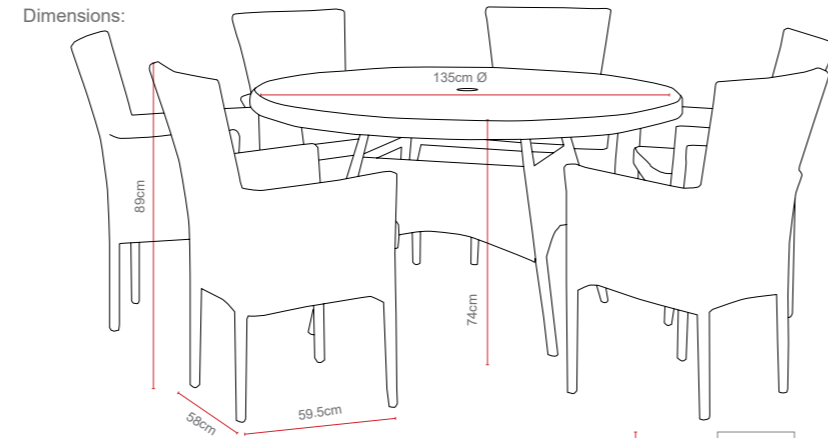

Alicante 6 Seat Round Set with Stacking Chairs