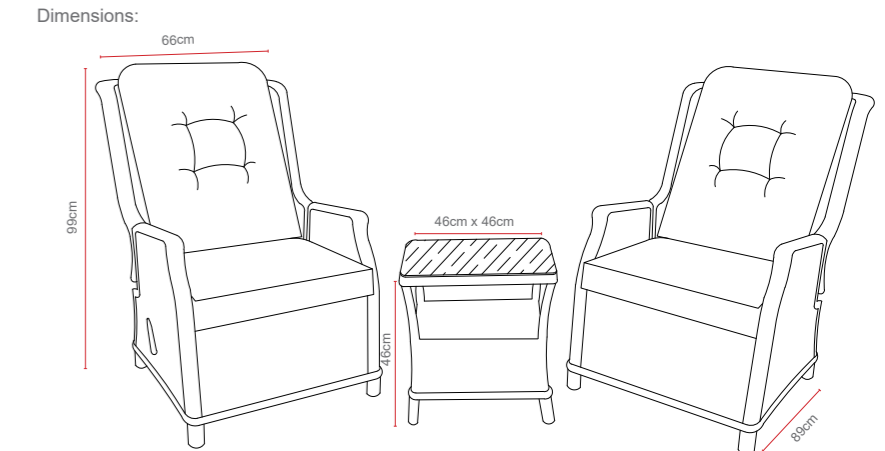

Biarritz Reclining Lounge Companion Set