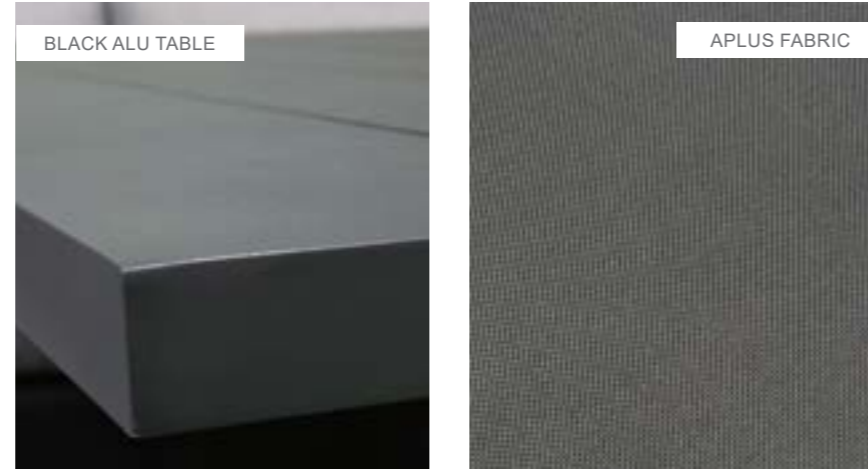

Stockholm Large Casual Dining Set