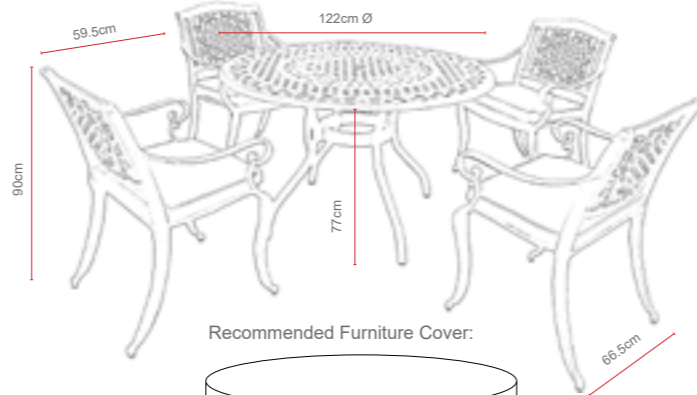

Dimensi

Recommended Furniture Cover: