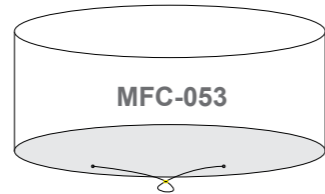

Recommended Furniture Cover: