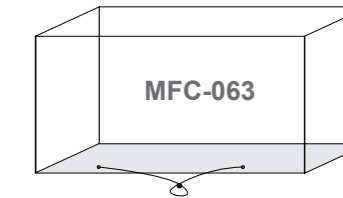

Recommended Furniture Cover: