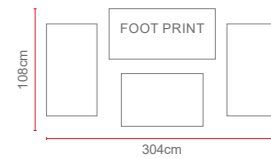

Recommended Furniture Cover: