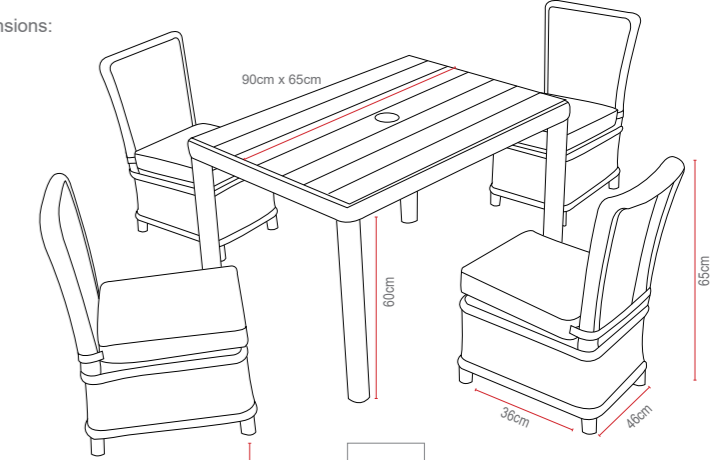

Dimensions: