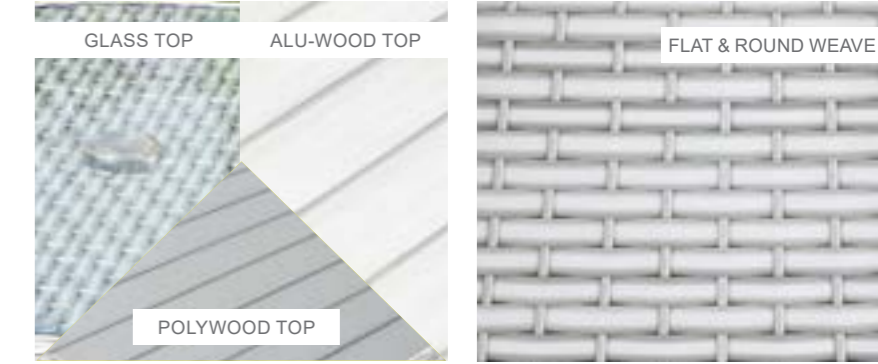

Biarritz 6 Seat Round Set