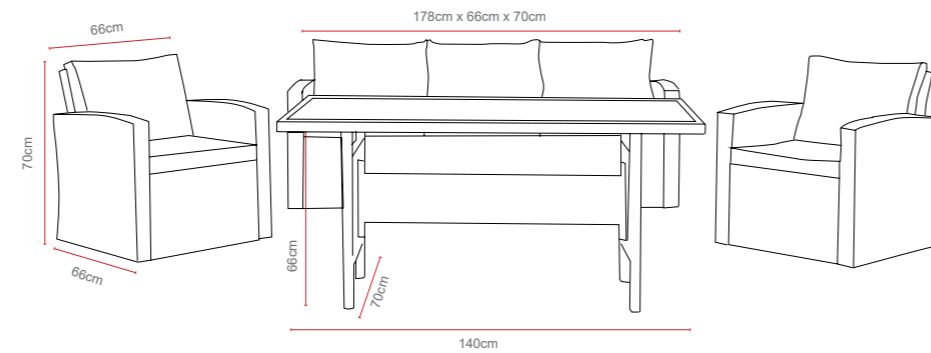

Dimensions: