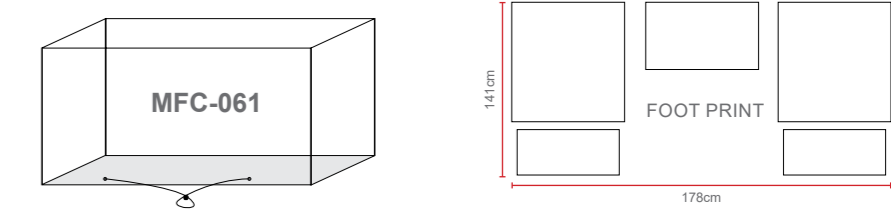

Recommended Furniture Cover: