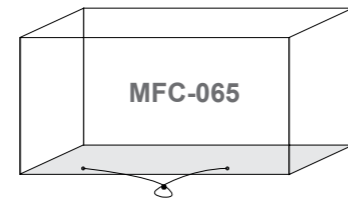

Recommended Furniture Cover: