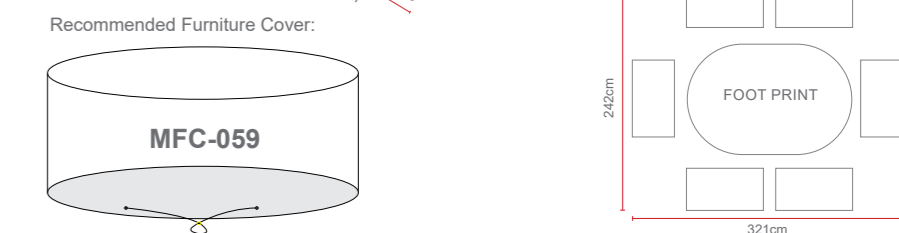

Biarritz 6 Seat Oval Set