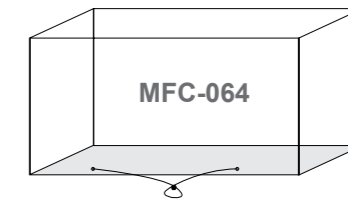

Recommended Furniture Cover: