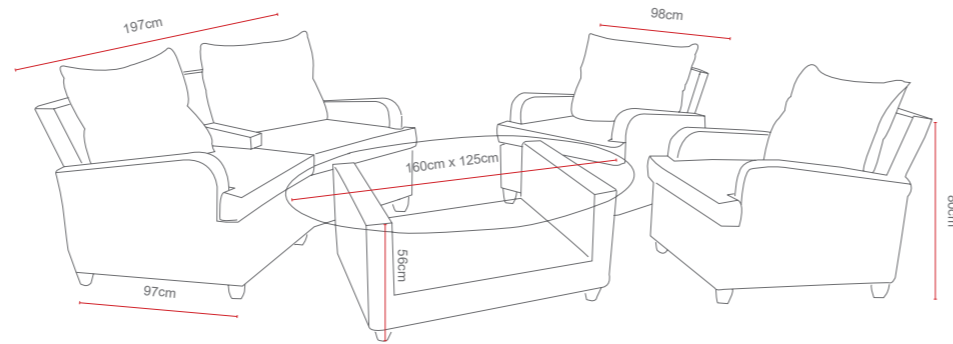

Dimensions: