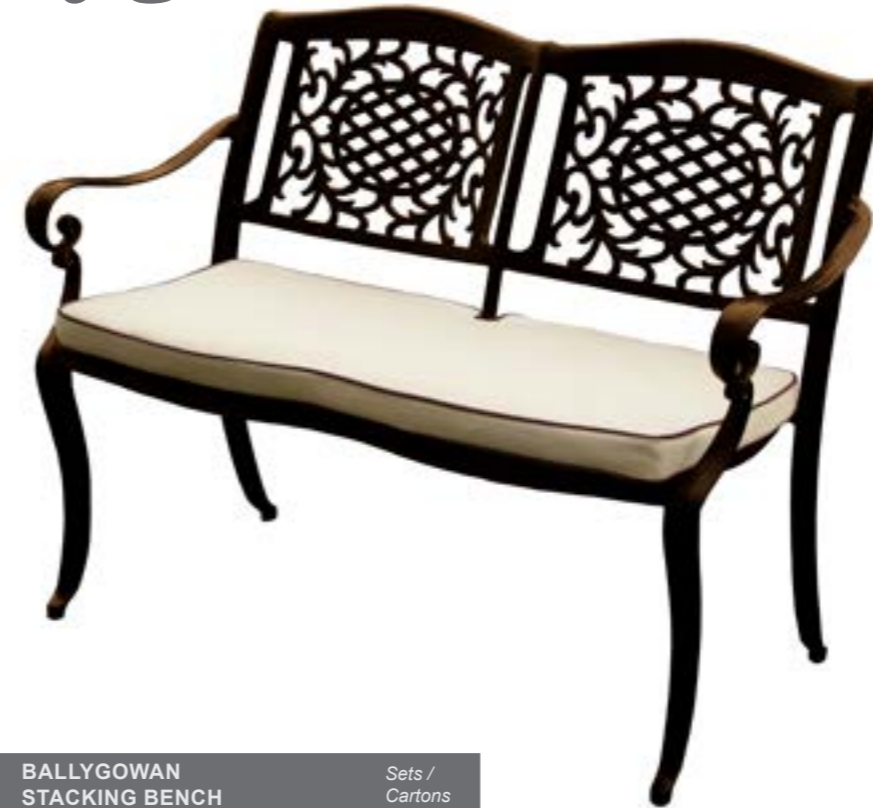

Ballygowan Stacking Bench