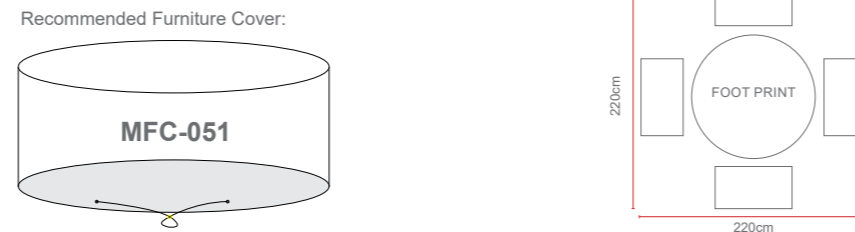

Victoria 4 Seat Round Set