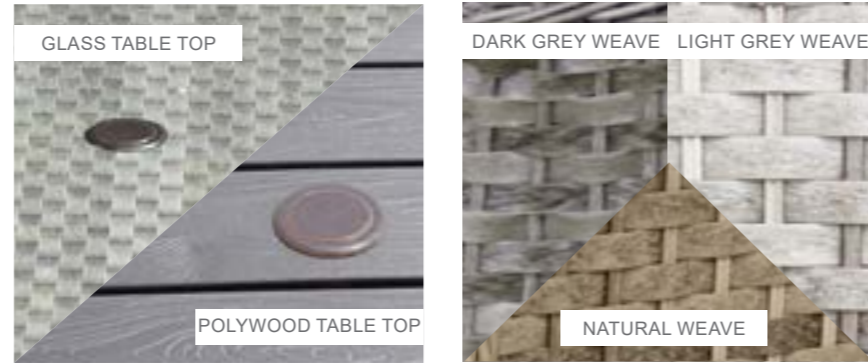

Amalfi 4 Seat Round Set