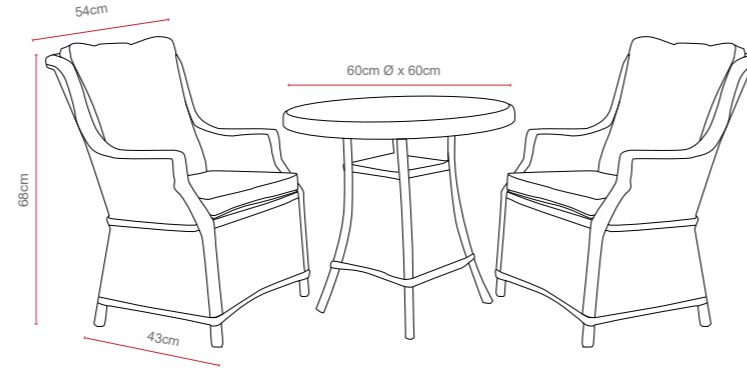

Amalfi Children's Bistro Set

Dimensions:

OPTIONS	AMALFI CHILDREN'S BISTRO SET	Sets / Cartons
MJT-842	GLASS TABLE TOP WITH DARK GREY FLAT & ROUND WEAVE. ALUMINIUM TUBE FRAME WITH BSFR CUSHIONS	1 Set / 2 Cartons
MJT-845	POLYWOOD TABLE TOP WITH LIGHT GREY FLAT & ROUND WEAVE. ALUMINIUM TUBE FRAME WITH BSFR CUSHIONS	1 Set / 2 Cartons