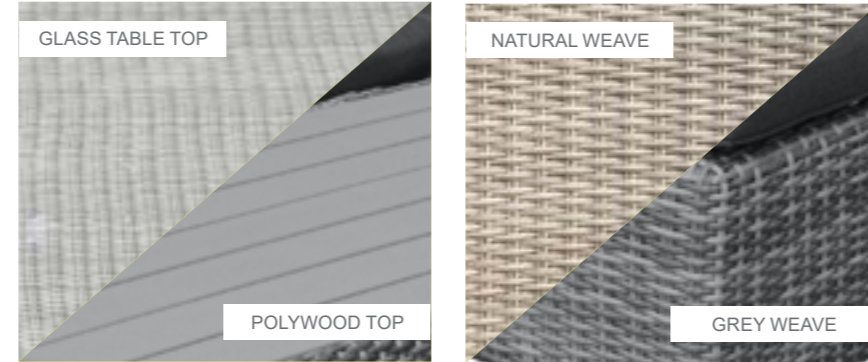

Lisbon 2 Seat Coffee Set