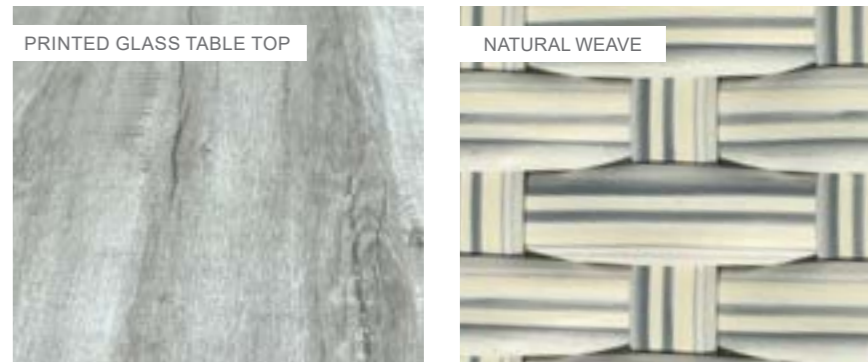

Madeira Lounge Companion Set