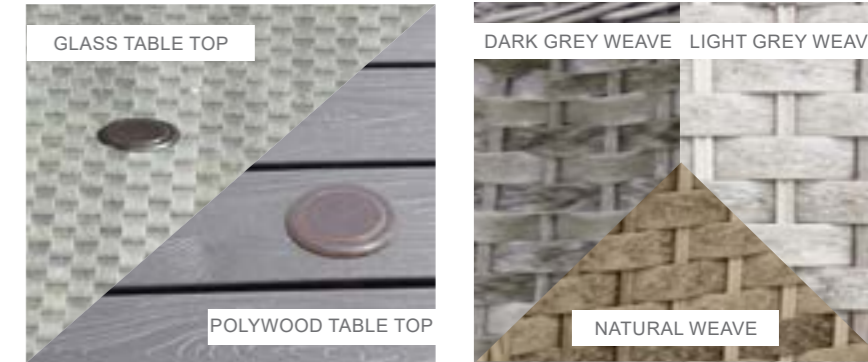

Amalfi Children's 4 Seat Armless Round Set