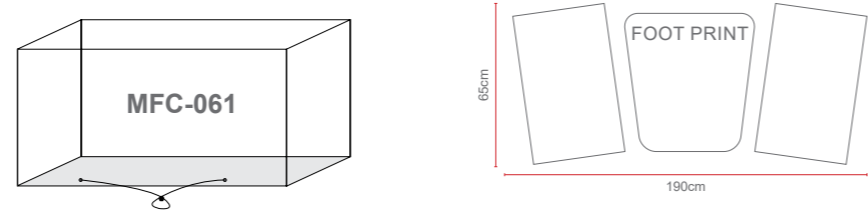

The LISBON Range

5 YEAR U.V. GUARANTEE

- ALUMINIUM FRAME
- FLAT, HALF ROUND WEAVE
- BSFR CUSHIONS
- STACKABLE CHAIRS.
- 2 COLOURS OF WEAVE
- GLASS OR POLYWOOD TABLE TOPS

Lisbon Companion Set

Dimensions:

Recommended Furniture Cover: