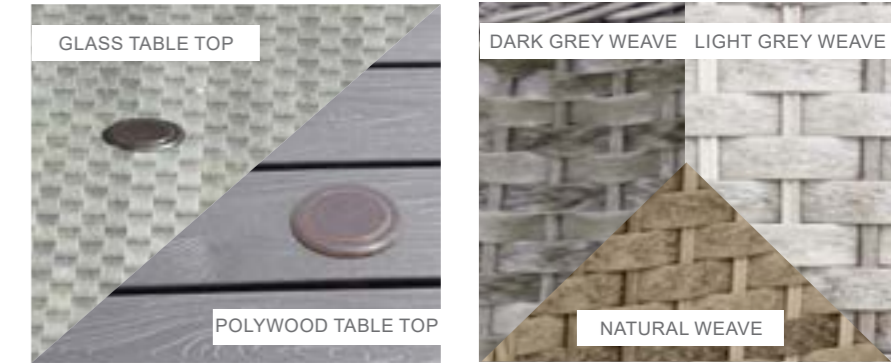

The AMALFI Range

5 YEAR U.V. GUARANTEE

- ALUMINIUM FRAME
- FLAT & ROUND WEAVE RATTAN
- BSFR CUSHIONS.
- 3 COLOURS OF WEAVE
- GLASS OR POLYWOOD TABLE TOPS
- ADJUSTABLE TABLE OPTIONS

Amalfi Bistro Set

Dimensions: