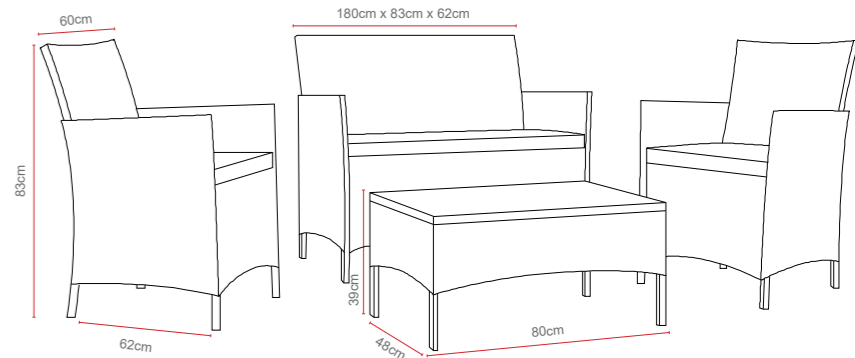

Dimensions: