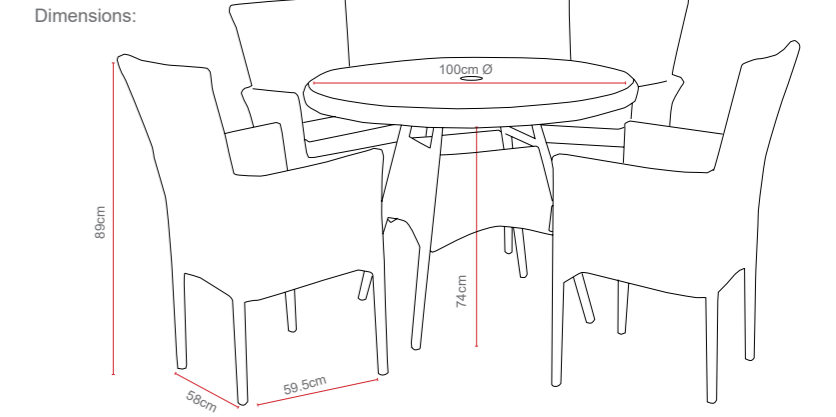

The ALICANTE Range

5 YEAR U.V. GUARANTEE

- ALUMINIUM FRAME
- DOUBLE WEAVE RATTAN
- BSFR CUSHIONS
- STACKABLE CHAIRS.
- GLASS TABLE TOPS

Alicante 2 Seat Bistro Set with Stacking Chairs

OPTIONS ALICANTE 2 SEAT BISTRO SET WITH STACKING CHAIRS *Sets / Cartons*
 MXA-726 GLASS TABLE TOP WITH FLAT DOUBLE WEAVE WITH TABLE AND 2 CHAIRS. ALUMINIUM TUBE FRAME WITH BSFR CUSHIONS. STACKING CHAIRS 1 Carton With Stacking Chairs

Alicante 4 Seat Round Set with Stacking Chairs

OPTIONS ALICANTE 4 SEAT ROUND SET WITH STACKING CHAIRS *Sets / Cartons*
 MXA-703 GLASS TABLE TOP WITH FLAT DOUBLE WEAVE WITH TABLE AND 4 CHAIRS. ALUMINIUM TUBE FRAME WITH BSFR CUSHIONS. STACKING CHAIRS 1 Carton With Stacking Chairs