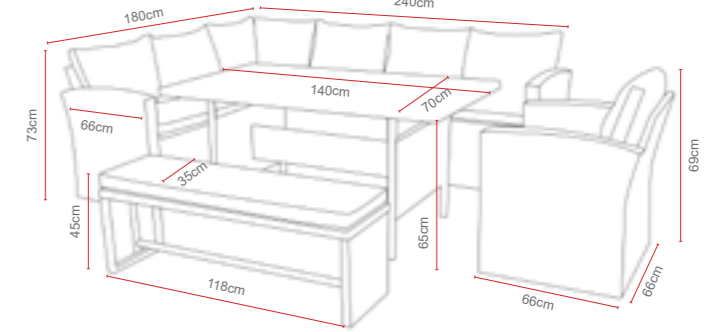

Dimensions:

Recommended Furniture Cover: