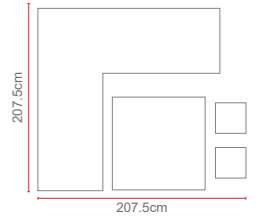

Lisbon Small Corner Set

Dimensions:

Recommended Furniture Cover:

FOOT PRINT

OPTIONS	LISBON SMALL CORNER SET - ADJUSTABLE TABLE	Sets / Cartons
MNE-214	GLASS TABLE TOP WITH NATURAL COLOUR FLAT & HALF ROUND WEAVE WITH TABLE, CORNER SOFA'S AND 2 STOOLS. ALUMINIUM TUBE FRAME WITH BSFR CUSHIONS.	1 Set / 3 Cartons
MNE-314-GR	POLYWOOD TABLE TOP WITH GREY COLOUR FLAT & HALF ROUND WEAVE WITH TABLE, CORNER SOFA'S AND 2 STOOLS. ALUMINIUM TUBE FRAME WITH BSFR CUSHIONS.	1 Set / 3 Cartons