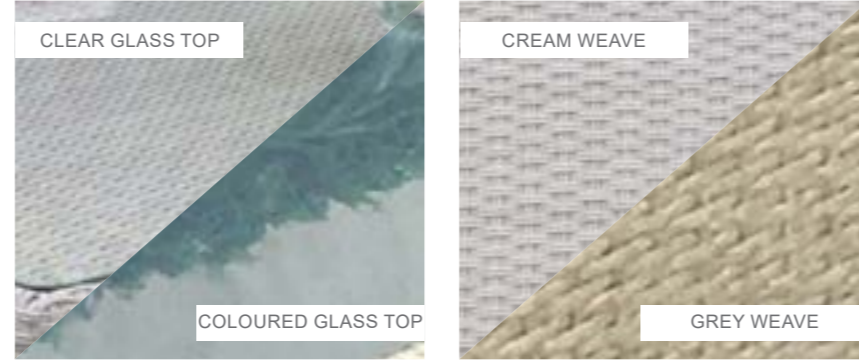

California 2 Seat Round Bistro Set