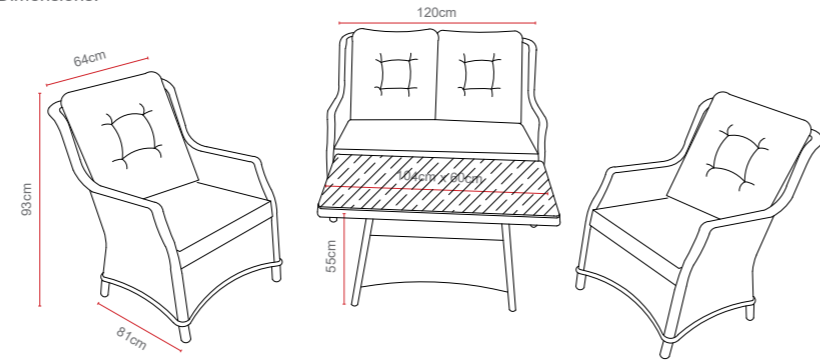

Biarritz Reclining Lounge Companion Set

OPTIONS	SQUARE BACK RECLINING LOUNGE COMPANION SET	Sets / Cartons
MGN-050	BRUSHED ALU-WOOD TABLE TOP WITH LIGHT GREY FLAT & ROUND WEAVE WITH TABLE, STOOLS AND 2 CHAIRS. ALUMINIUM TUBE FRAME WITH BSFR CUSHIONS.	1 Set Per Carton
MGN-050-G	GLASS TABLE TOP WITH LIGHT GREY FLAT & ROUND WEAVE WITH TABLE, STOOLS AND 2 CHAIRS. ALUMINIUM TUBE FRAME WITH BSFR CUSHIONS.	1 Set Per Carton
MGN-050-P	POLYWOOD TABLE TOP WITH LIGHT GREY FLAT & ROUND WEAVE WITH TABLE, STOOLS AND 2 CHAIRS. ALUMINIUM TUBE FRAME WITH BSFR CUSHIONS.	1 Set Per Carton

Biarritz 2 Seat Coffee Set

Dimensions:

Recommended Furniture Cover:

OPTIONS	BIARRITZ SQUARE BACK 2 SEAT COFFEE SET	Sets / Cartons
MGN-051	BRUSHED ALU-WOOD TABLE TOP WITH LIGHT GREY FLAT & ROUND WEAVE WITH TABLE, 2 SEATER AND 2 CHAIRS. ALUMINIUM TUBE FRAME WITH BSFR CUSHIONS.	1 Set / 2 Cartons
MGN-051-G	GLASS TABLE TOP WITH LIGHT GREY FLAT & ROUND WEAVE WITH TABLE, 2 SEATER AND 2 CHAIRS. ALUMINIUM TUBE FRAME WITH BSFR CUSHIONS.	1 Set / 2 Cartons
MGN-051-P	POLYWOOD TABLE TOP WITH LIGHT GREY FLAT & ROUND WEAVE WITH TABLE, 2 SEATER AND 2 CHAIRS. ALUMINIUM TUBE FRAME WITH BSFR CUSHIONS.	1 Set / 2 Cartons