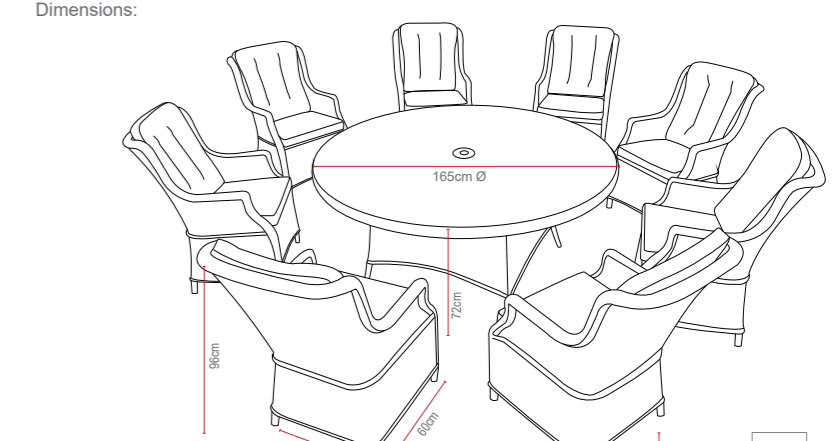

Amalfi 8 Seat Round Set