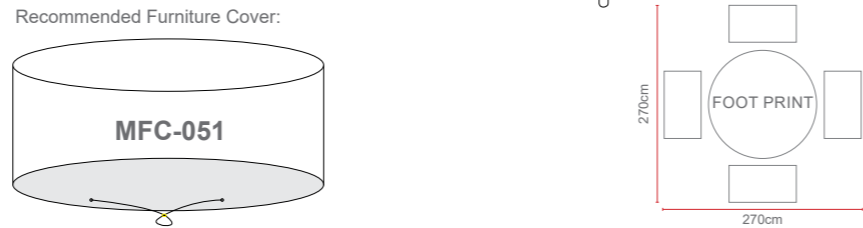

4 Seat Round Set with Sepino Chairs