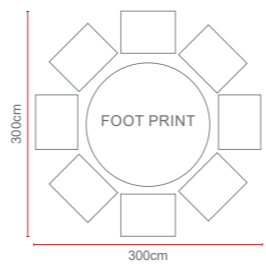

Recommended Furniture Cover: