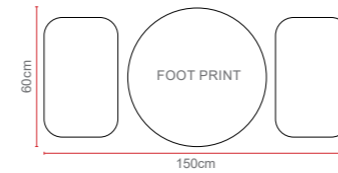

Amalfi Children's Bistro Set

Dimensions:

OPTIONS	AMALFI CHILDREN'S BISTRO SET	Sets / Cartons
MJT-842	GLASS TABLE TOP WITH DARK GREY FLAT & ROUND WEAVE. ALUMINIUM TUBE FRAME WITH BSFR CUSHIONS	1 Set / 2 Cartons
MJT-845	POLYWOOD TABLE TOP WITH LIGHT GREY FLAT & ROUND WEAVE. ALUMINIUM TUBE FRAME WITH BSFR CUSHIONS	1 Set / 2 Cartons