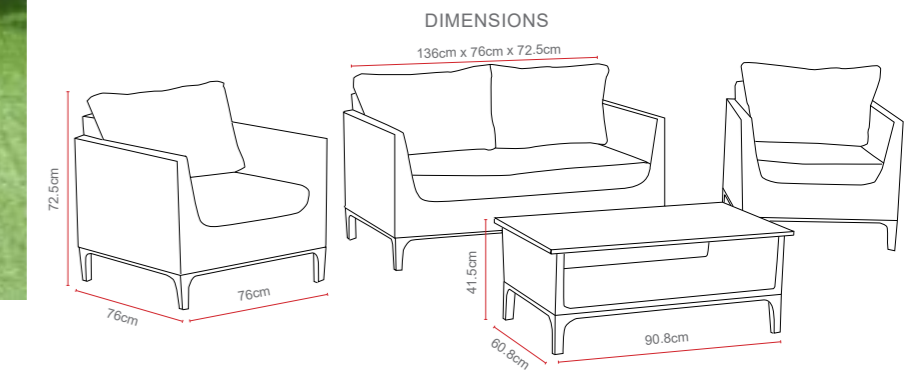

Stockholm Coffee Set