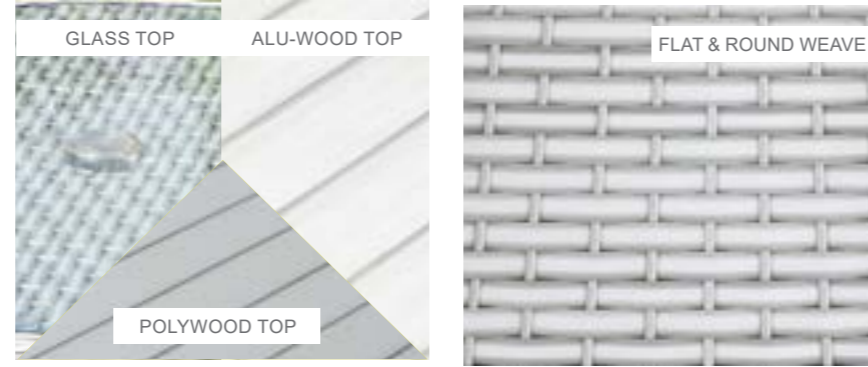

Biarritz Rectangular Casual Dining Set