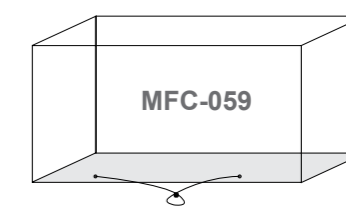

Recommended Furniture Cover: