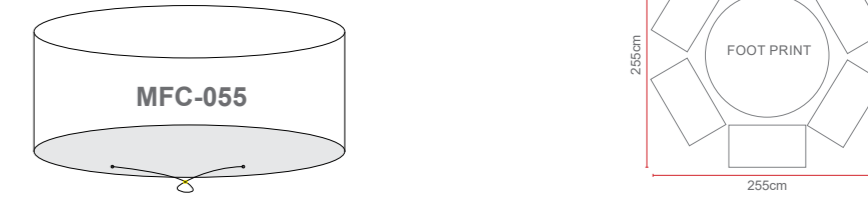

Recommended Furniture Cover: