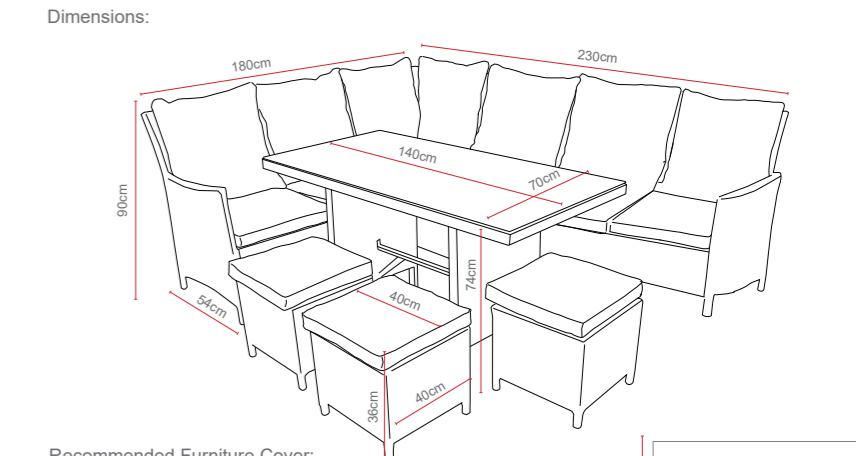

Sicily Large Casual Corner Set