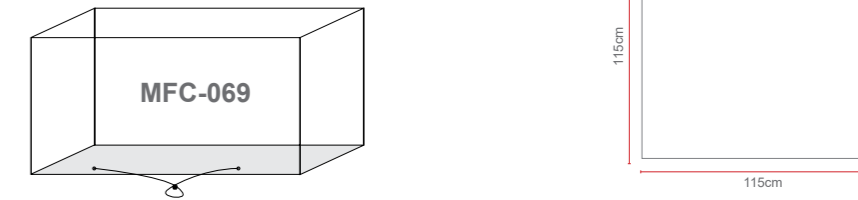

Recommended Furniture Cover: