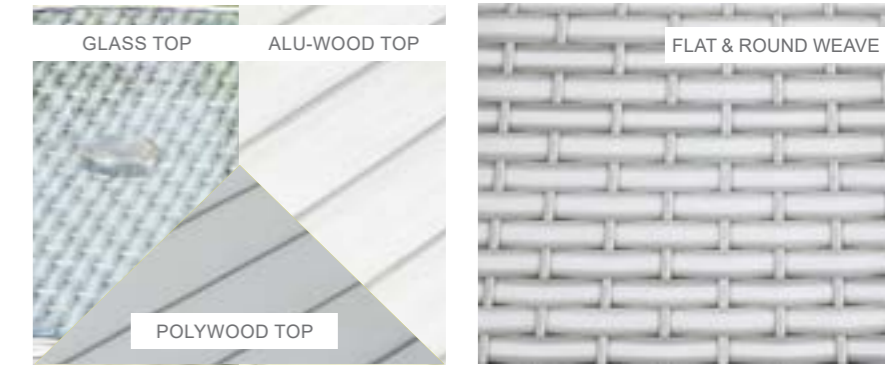

Biarritz Reclining Lounge Companion Set