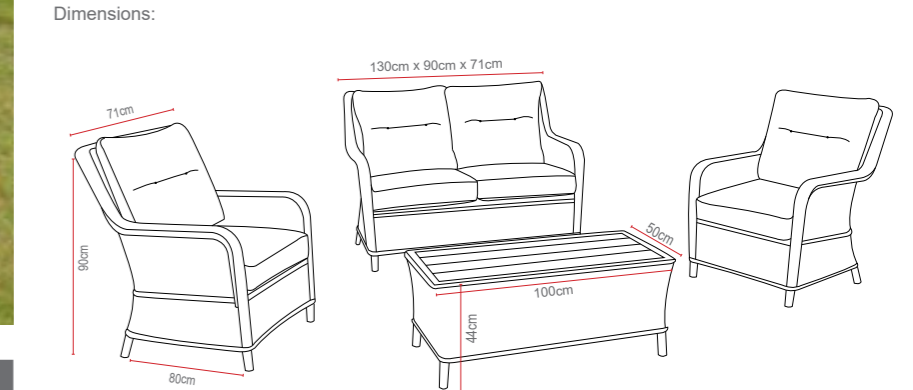

Amalfi 2 Seat Coffee Set