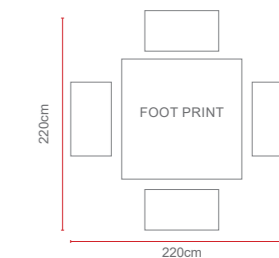

Recommended Furniture Cover: