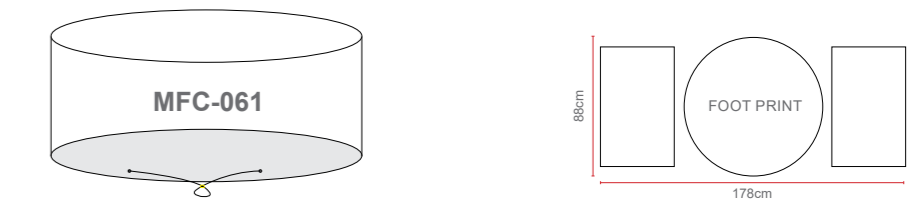

Recommended Furniture Cover: