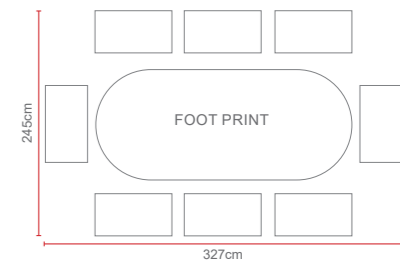

Recommended Furniture Cover: