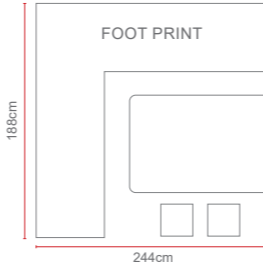

Recommended Furniture Cover: