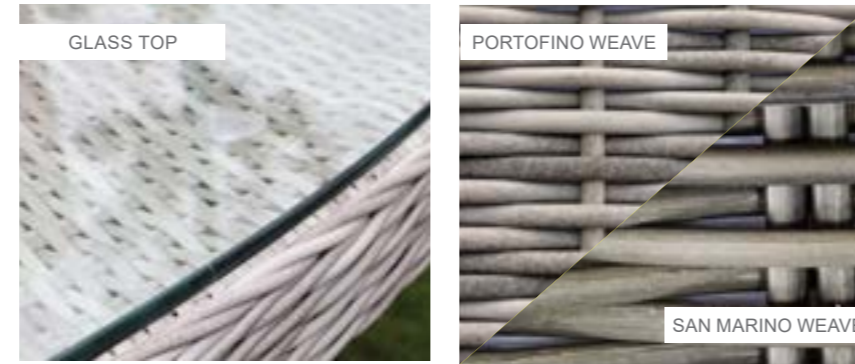

8 Seat Round Set with Sepino Chairs