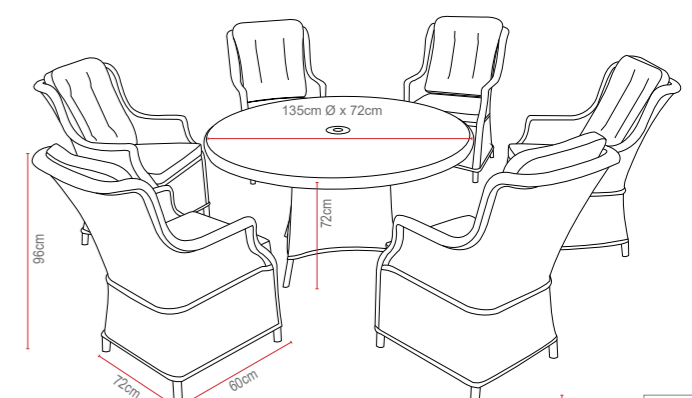

Dimensions: