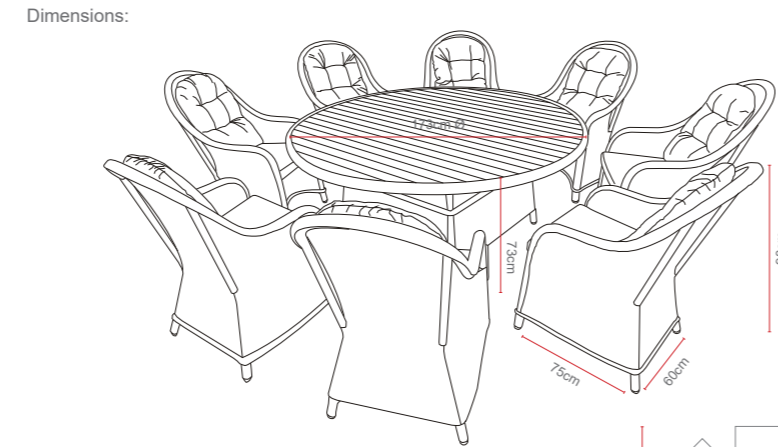

Biarritz 8 Seat Round Set