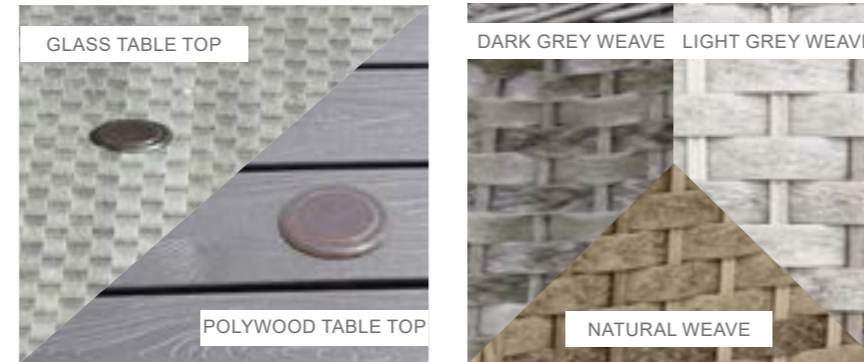

Amalfi Children's 4 Seat Rectangular Set