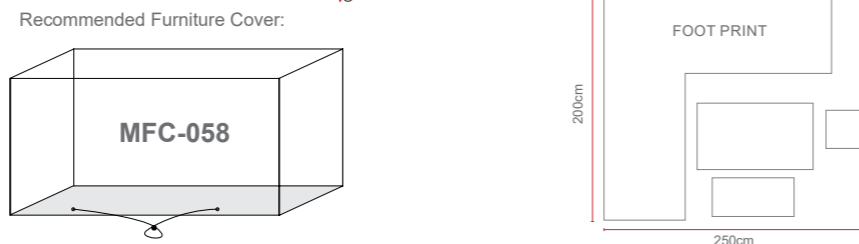

Biarritz Rectangular Casual Dining Set