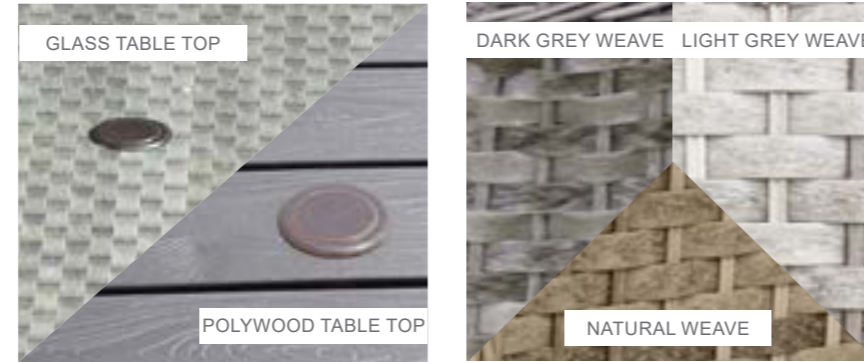

Amalfi 6 Seat Rectangular Set