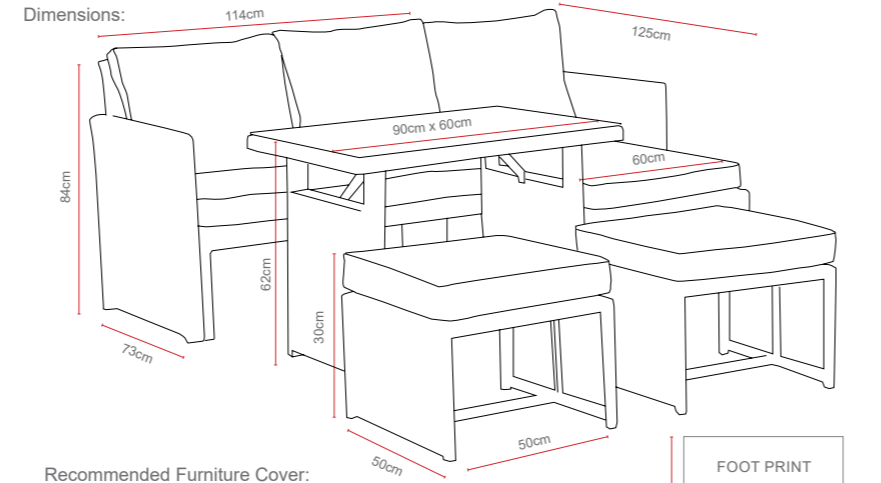

Alicante 5 Piece Corner Set