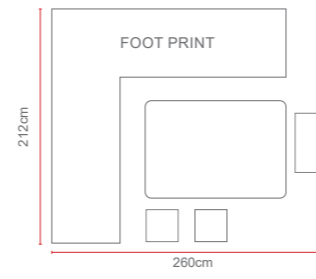

HEIGHT ADJUSTABLE
LOUNGING & DINING

Recommended Furniture Cover: