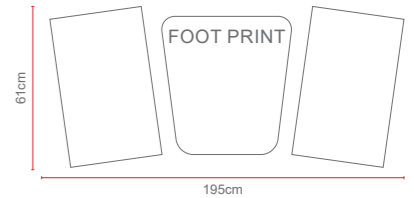

SAN MARINO WEAVE

Companion Set with Sepino Chairs

Dimensions:

Recommended Furniture Cover:

OPTIONS	COMPANION SET - SEPINO CHAIRS	Sets / Cartons
MGN-802	GLASS TABLE TOP WITH PORTOFINO HALF ROUND & ROUND WEAVE WITH TABLE AND 2 CHAIRS. ALUMINIUM TUBE FRAME WITH BSFR CUSHIONS.	1 Set Per Carton
MGN-818	GLASS TABLE TOP WITH SAN MARINO HALF ROUND & ROUND WEAVE WITH TABLE AND 2 CHAIRS. ALUMINIUM TUBE FRAME WITH BSFR CUSHIONS.	1 Set Per Carton