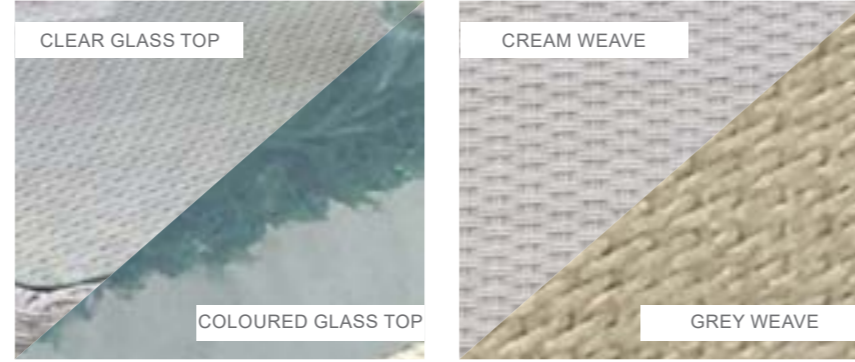

California Casual Dining Set