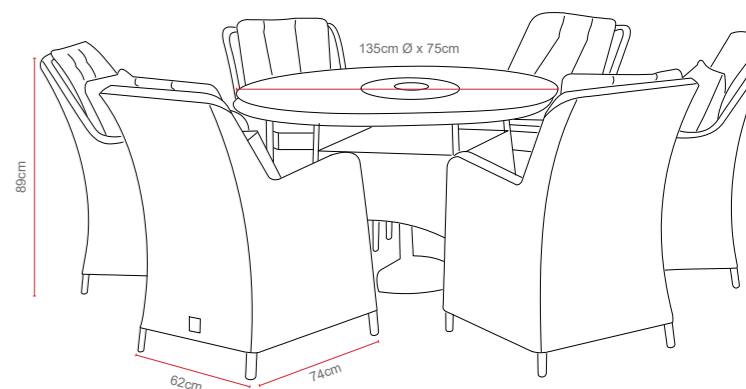

Dimensions: