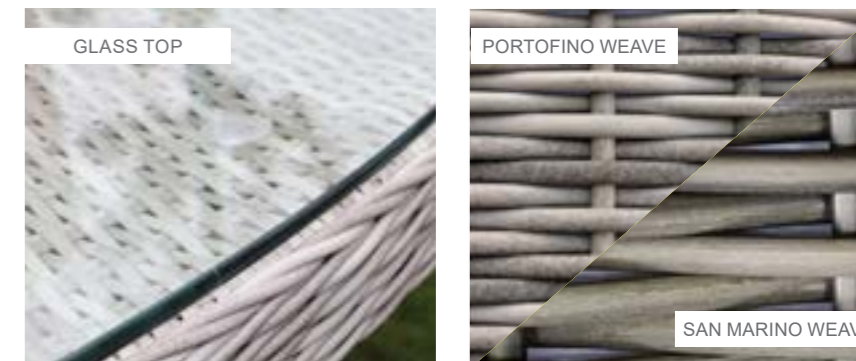

6 Seat Round Set with Verona Chairs