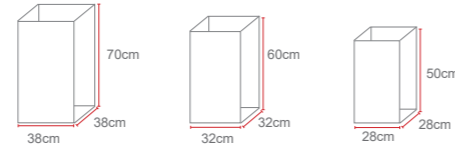

Amalfi Set of 3 Planters