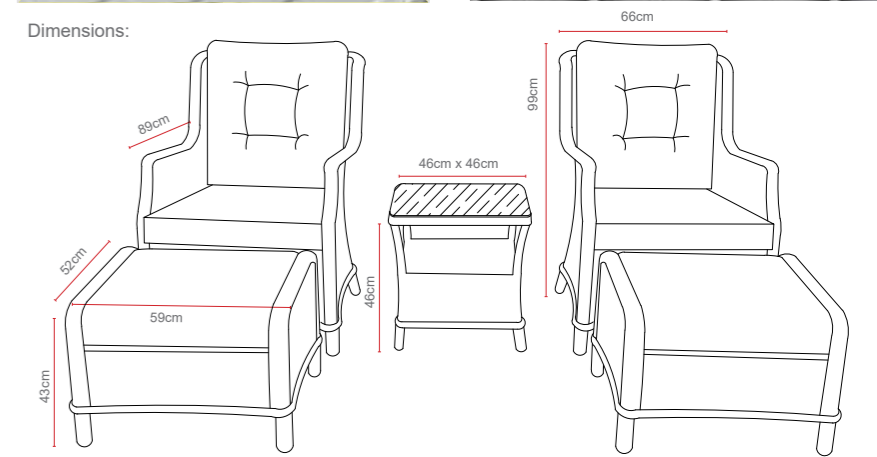

Dimensions: