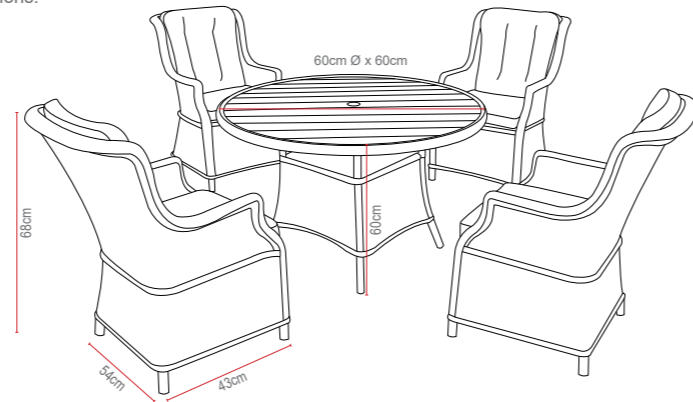

Amalfi Children's Armless Bistro Set

Dimensions:

OPTIONS	AMALFI CHILDREN'S BISTRO SET	Sets / Cartons
MJT-848	GLASS TABLE TOP WITH DARK GREY FLAT & ROUND WEAVE. ALUMINIUM TUBE FRAME WITH BSFR CUSHIONS	1 Set / 2 Cartons
MJT-852	POLYWOOD TABLE TOP WITH LIGHT GREY FLAT & ROUND WEAVE. ALUMINIUM TUBE FRAME WITH BSFR CUSHIONS	1 Set / 2 Cartons

Amalfi Children's 4 Seat Round Set

Dimensions:

OPTIONS	AMALFI CHILDREN'S 4 SEAT ROUND SET	Sets / Cartons
MJT-843	GLASS TABLE TOP WITH DARK GREY FLAT & ROUND WEAVE. ALUMINIUM TUBE FRAME WITH BSFR CUSHIONS. PARASOL HOLE.	1 Set / 3 Cartons
MJT-846	POLYWOOD TABLE TOP WITH LIGHT GREY FLAT & ROUND WEAVE. ALUMINIUM TUBE FRAME WITH BSFR CUSHIONS. PARASOL HOLE.	1 Set / 3 Cartons