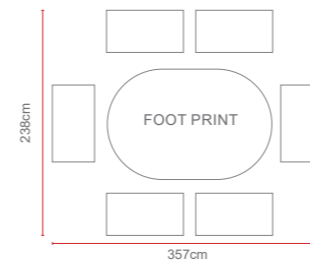

Recommended Furniture Cover: