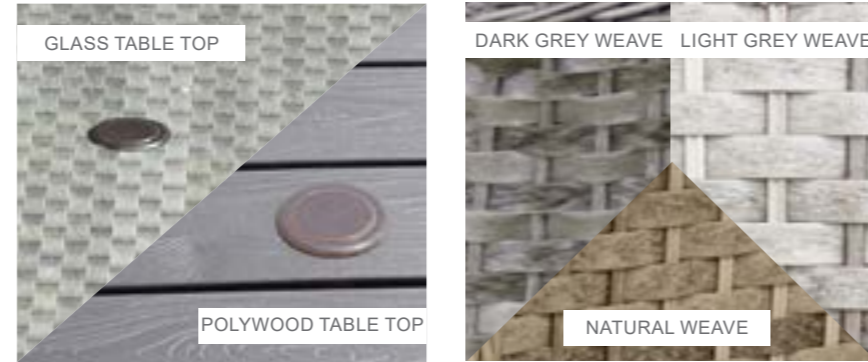

Amalfi 6 Seat Oval Set