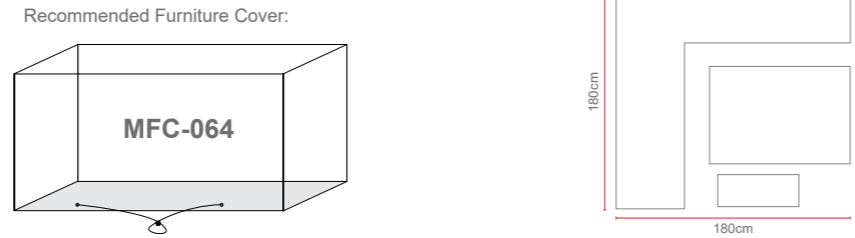

California Casual Dining Set