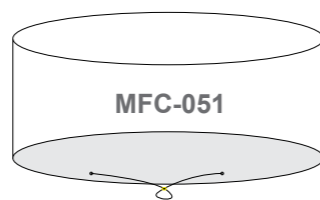

Recommended Furniture Cover: