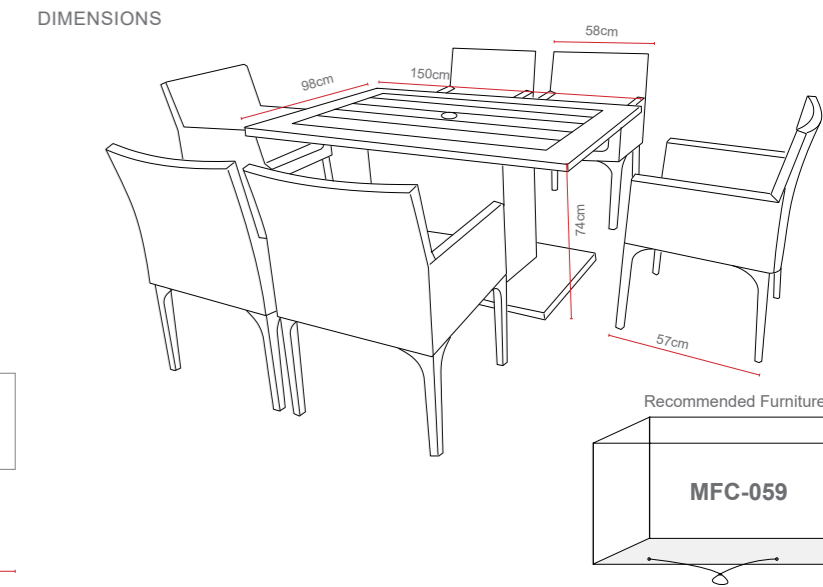

ALUMINIUM FRAME CHAIRS WITH BSFR CUSHIONS.

BLACK SLOT ALUMINIUM TABLE AND TABLE TOP.

Stockholm 6 Seat Rectangular Set

OPTIONS

STOCKHOLM 6 SEAT RECTANGULAR SET *Sets / Cartons*

MGN-202 BLACK APLUS FABRIC WITH ALUMINIUM TABLE AND 6 CHAIRS. 1 Set / 5 Cartons