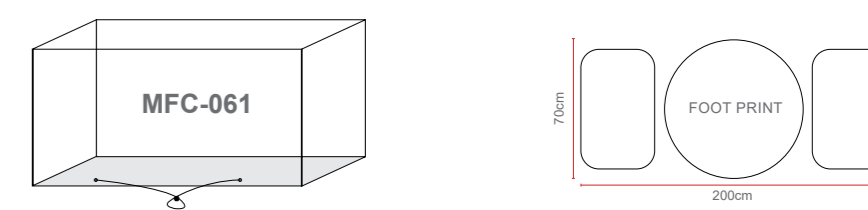

Lisbon Bistro Set

Dimensions:

Recommended Furniture Cover:

OPTIONS	LISBON BISTRO SET	Sets / Cartons
MNE-505	GLASS TABLE TOP WITH NATURAL COLOUR FLAT & HALF ROUND WEAVE WITH TABLE AND 2 CHAIRS. ALUMINIUM TUBE FRAME WITH BSFR CUSHIONS. STACKING CHAIRS	1 Carton With Stacking Chairs
MNE-605-GR	POLYWOOD TABLE TOP WITH GREY COLOUR FLAT & HALF ROUND WEAVE WITH TABLE AND 2 CHAIRS. ALUMINIUM TUBE FRAME WITH BSFR CUSHIONS. STACKING CHAIRS	1 Carton With Stacking Chairs