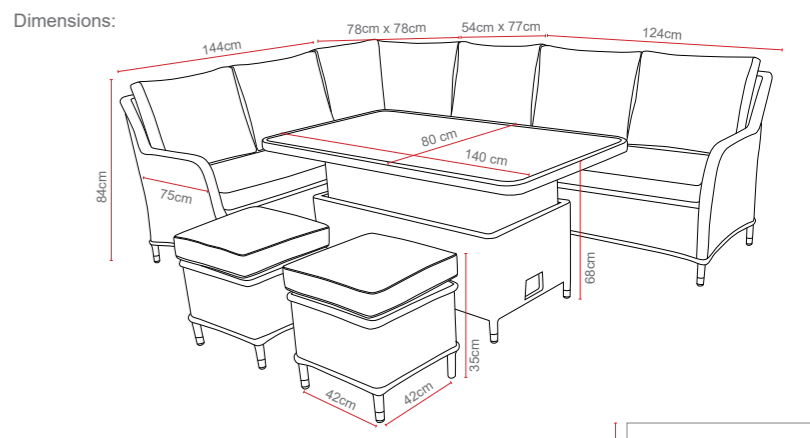

Madeira Large Casual Corner Set with Adjustable Table