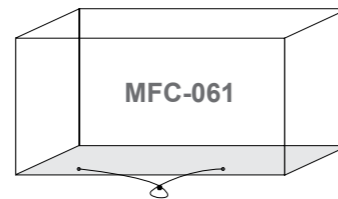

Recommended Furniture Cover: