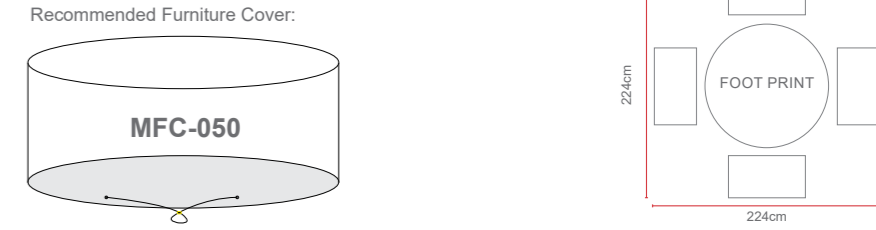

California 4 Seat Round Set