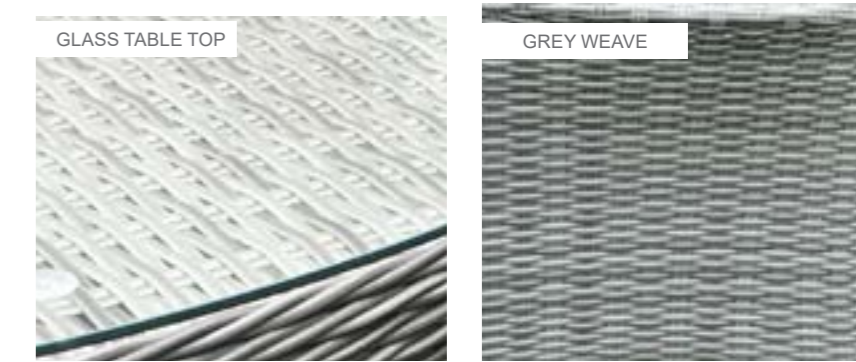

Sicily Large Casual Corner Set