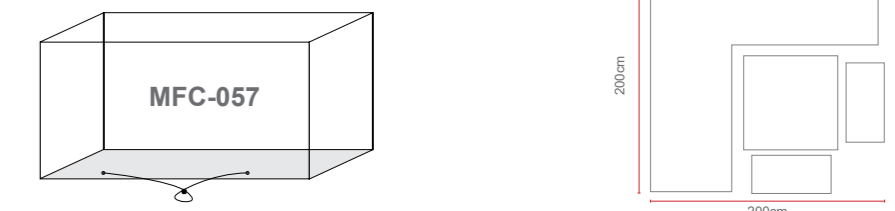

Recommended Furniture Cover: