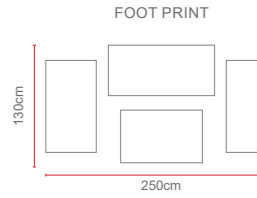

Recommended Furniture Cover: