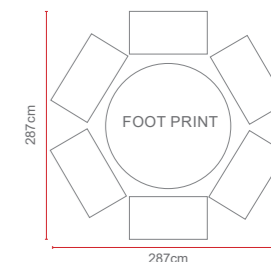

Recommended Furniture Cover: