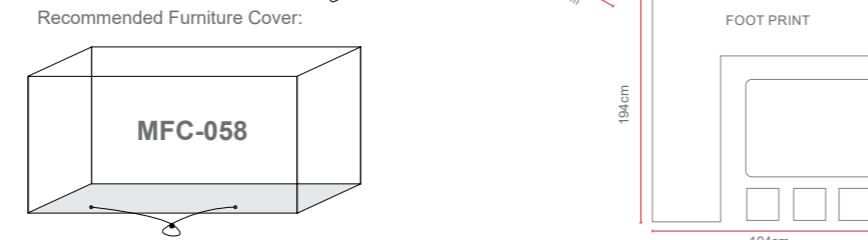

Amalfi Casual Sofa Dining Set