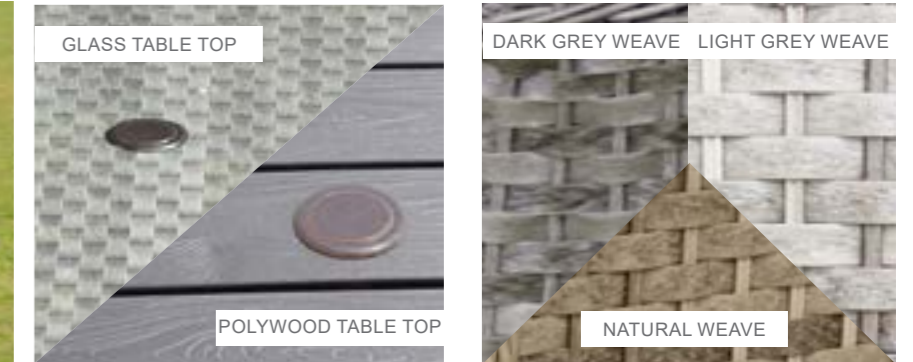

Amalfi 2 Seat Coffee Set