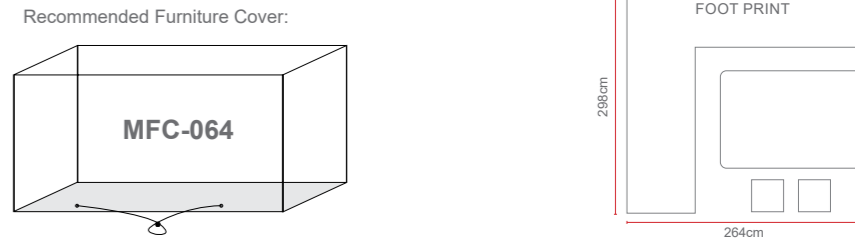

Madeira Large Casual Corner Set with Adjustable Table