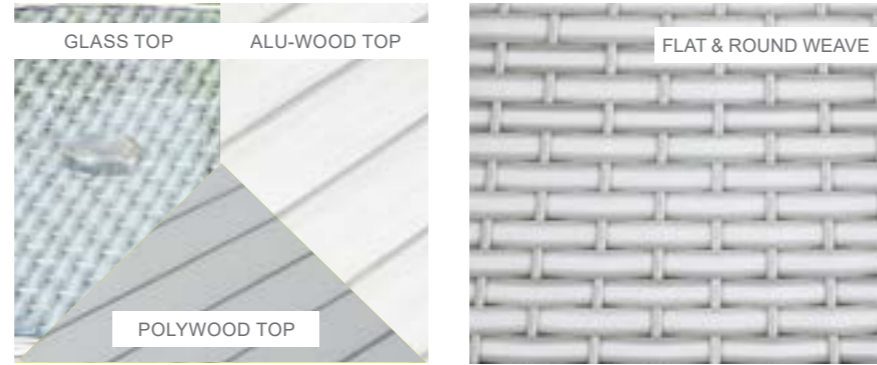

Biarritz 4 piece Coffee Set