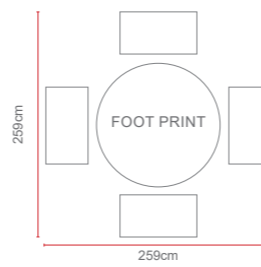

Recommended Furniture Cover: