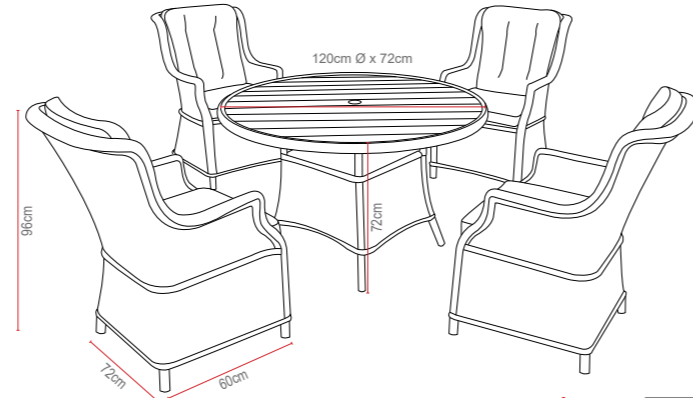

Dimensions:

Recommended Furniture Cover:

Amalfi 4 Seat Round Set

Dimensions:

Recommended Furniture Cover:

OPTIONS	AMALFI 4 SEAT ROUND SET	Sets / Cartons
MJT-621	GLASS TABLE TOP WITH DARK GREY FLAT & ROUND WEAVE. ALUMINIUM TUBE FRAME WITH BSFR CUSHIONS. PARASOL HOLE.	1 Set / 3 Cartons
MJT-621-LGR	GLASS TABLE TOP WITH LIGHT GREY FLAT & ROUND WEAVE. ALUMINIUM TUBE FRAME WITH BSFR CUSHIONS. PARASOL HOLE.	1 Set / 3 Cartons
MJT-621-N	GLASS TABLE TOP WITH NATURAL FLAT & ROUND WEAVE. ALUMINIUM TUBE FRAME WITH BSFR CUSHIONS. PARASOL HOLE.	1 Set / 3 Cartons
MJT-657	POLYWOOD TABLE TOP WITH DARK GREY FLAT & ROUND WEAVE. ALUMINIUM TUBE FRAME WITH BSFR CUSHIONS. PARASOL HOLE.	1 Set / 3 Cartons
MJT-657-LGR	POLYWOOD TABLE TOP WITH LIGHT GREY FLAT & ROUND WEAVE. ALUMINIUM TUBE FRAME WITH BSFR CUSHIONS. PARASOL HOLE.	1 Set / 3 Cartons