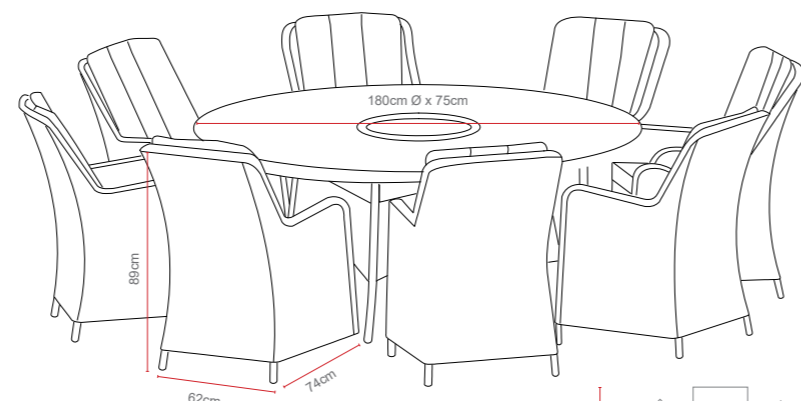

Dimensions: