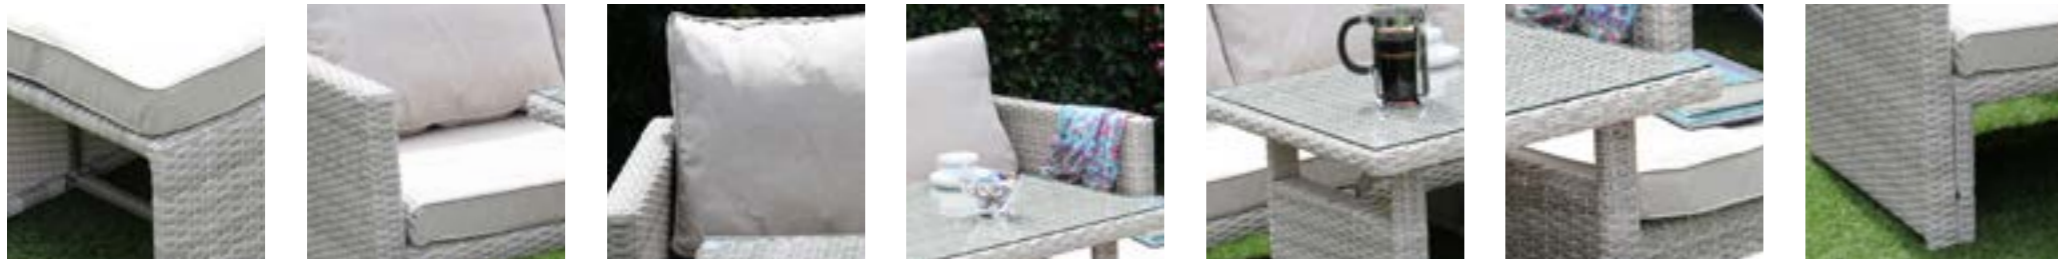

OPTIONS ALICANTE 5 PIECE CORNER SET Sets / Cartons

MXA-700 GLASS TABLE TOP WITH FLAT DOUBLE WEAVE WITH TABLE, STOOLS AND CORNER CHAIR. ALUMINIUM TUBE FRAME WITH BSFR CUSHIONS. STACKING CHAIRS 1 Set / 3 Cartons