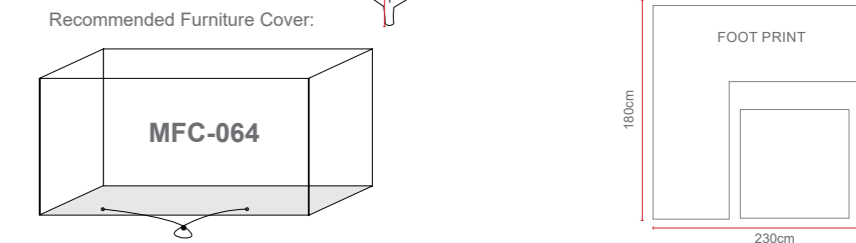

Sicily Large Casual Corner Set