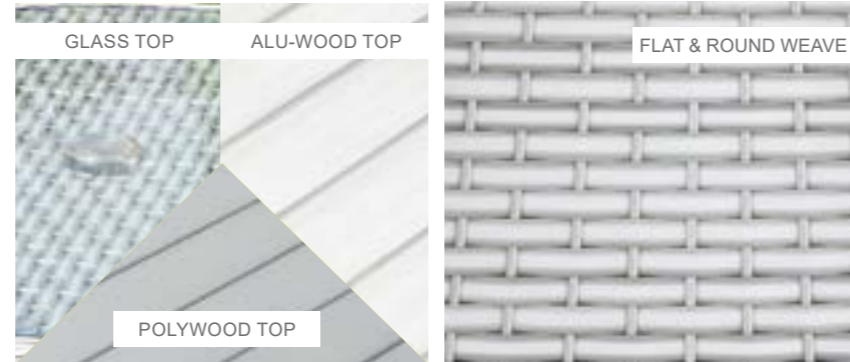

Biarritz Bistro Set

Dimensions:

Recommended Furniture Cover:

OPTIONS	BIARRITZ BISTRO SET WITH SQUARE BACK CHAIRS	Sets / Cartons
MGN-014	BRUSHED ALU-WOOD TABLE TOP WITH LIGHT GREY FLAT & ROUND WEAVE WITH TABLE AND 2 CHAIRS. ALUMINIUM TUBE FRAME WITH BSFR CUSHIONS.	1 Set / 2 Cartons
MGN-014-G	GLASS TABLE TOP WITH LIGHT GREY FLAT & ROUND WEAVE WITH TABLE AND 2 CHAIRS. ALUMINIUM TUBE FRAME WITH BSFR CUSHIONS.	1 Set / 2 Cartons
MGN-014-G	POLYWOOD TABLE TOP WITH LIGHT GREY FLAT & ROUND WEAVE WITH TABLE AND 2 CHAIRS. ALUMINIUM TUBE FRAME WITH BSFR CUSHIONS.	1 Set / 2 Cartons