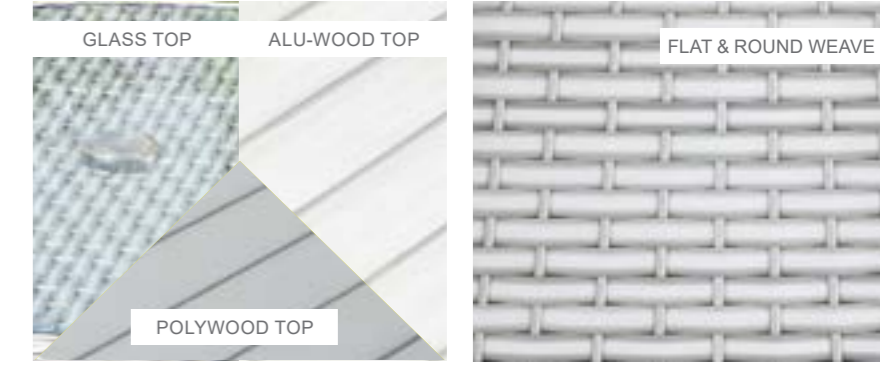

Biarritz 8 Seat Oval Set