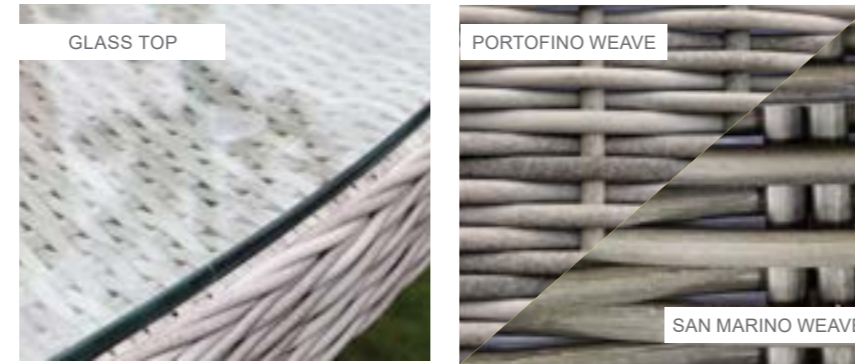

8 Seat Oval Set with Sepino Chairs