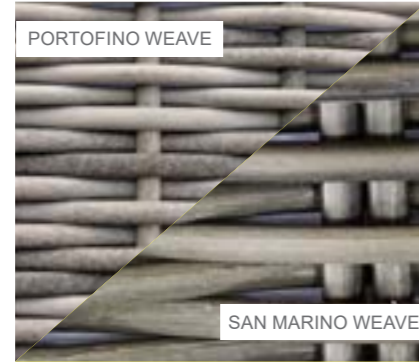

Single Sofa Chair