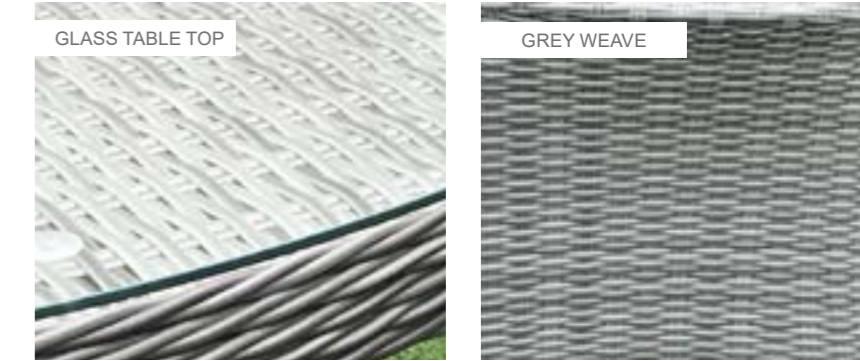

Sicily 2 Seat Coffee Set