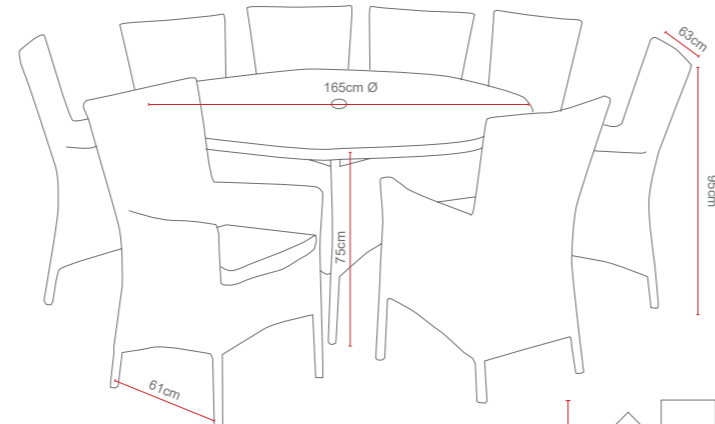

Dimensions:

Recommended Furniture Cover:

OPTIONS VICTORIA 8 SEAT ROUND SET - GLASS TABLE TOP Sets / Cartons

MKK-304 TEMPERED GLASS TABLE TOP WITH DOUBLE FLAT WEAVE WITH TABLE AND 8 CHAIRS. ALUMINIUM TUBE FRAME ON BOTH CHAIRS & TABLE WITH BSFR CUSHIONS. PARASOL HOLE 1 Carton With Stacking Chairs