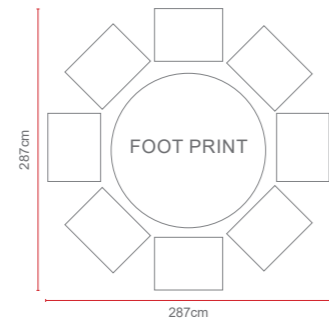

Dimensions:

Recommended Furniture Cover:

Ballygowan 8 Seat Round Set with Lazy Susan

OPTIONS BALLYGOWAN 8 SEAT ROUND SET WITH LAZY SUSAN

OPTIONS	DESCRIPTION	Sets / Cartons
MCA-294-BRC	HAMMERED BRONZE ALUMINIUM WITH CREAM & CHOCOLATE BSFR CUSHIONS	1 Set / 5 Cartons
MCA-294-OT	OATMEAL ALUMINIUM WITH CHERRY BSFR CUSHIONS	1 Set / 5 Cartons
MCA-294-CRC	HAMMERED CREAM ALUMINIUM WITH CHOCOLATE & CREAM BSFR CUSHIONS	1 Set / 5 Cartons