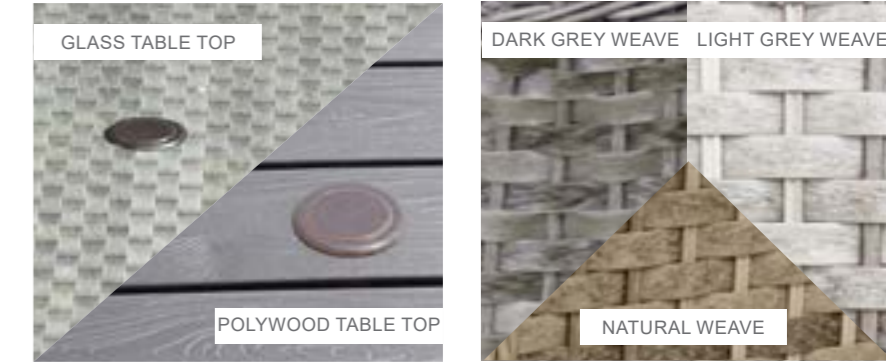

Amalfi Corner Casual Dining Set