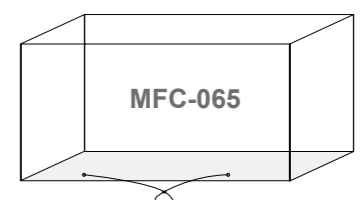

HEIGHT ADJUSTABLE
LOUNGING & DINING

Recommended Furniture Cover: