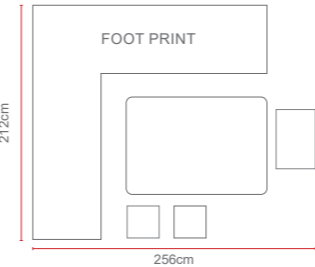

HEIGHT ADJUSTABLE
LOUNGING & DINING

Recommended Furniture Cover: