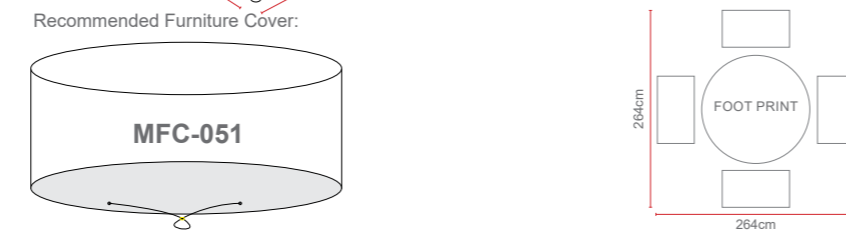

Biarritz 4 Seat Round Set