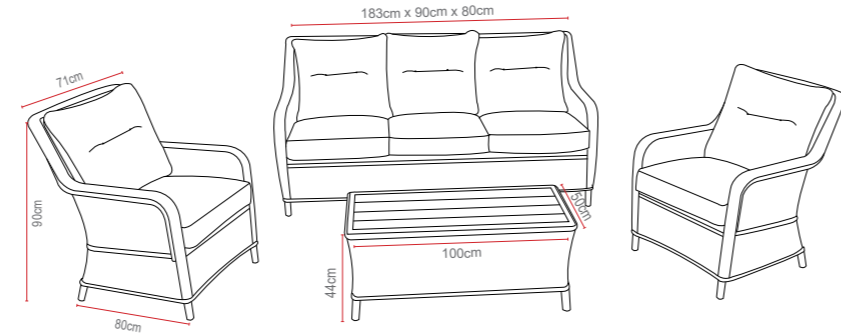

Dimensions: