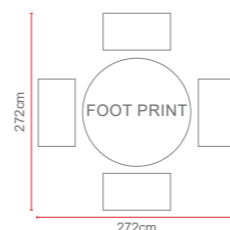

Recommended Furniture Cover: