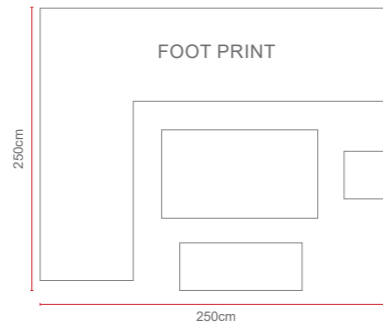

OPTIONS	STOCKHOLM LARGE CASUAL DINING SET	Sets / Cartons
MGN-205	BLACK APLUS FABRIC WITH ALUMINIUM TABLE SOFAS & STOOLS	1 Set / 6 Cartons
	ALUMINIUM FRAME WITH BSFR CUSHIONS.	
	BLACK SLOT ALUMINIUM TABLE AND TABLE TOP.