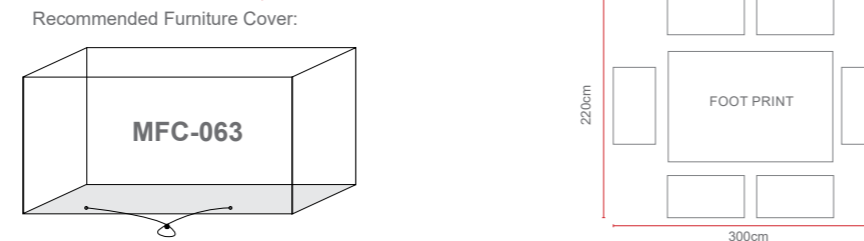

Amalfi 6 Seat Rectangular Set