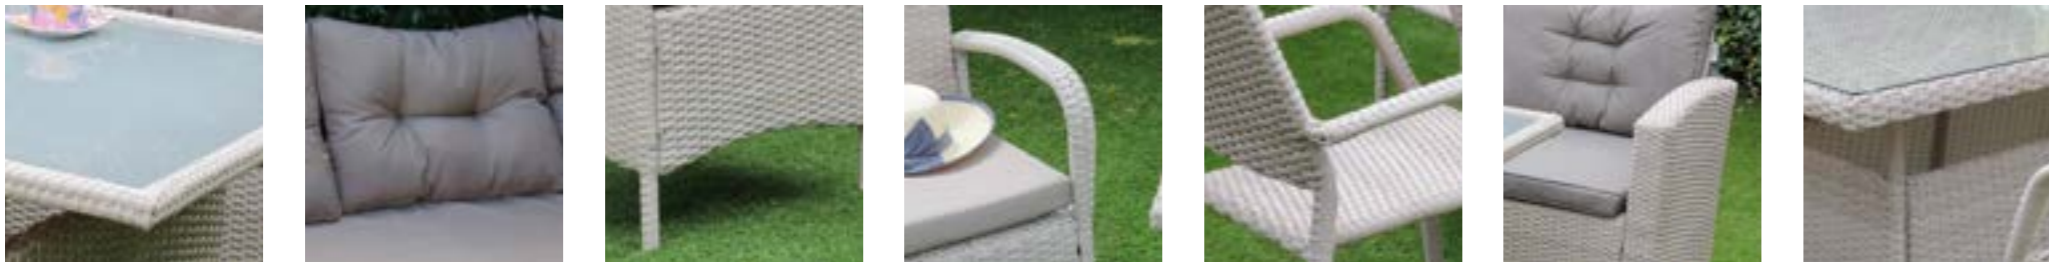

California Coffee Dining Set with Armchairs

Dimensions:

Recommended Furniture Cover:

OPTIONS	CALIFORNIA CASUAL DINING SET	Sets / Cartons
MNK-399	ZINC PLATED STEEL FRAME ON BOTH TABLE AND CHAIRS WITH DOUBLE WEAVE MIX, GLASS TABLE TOP AND BSFR CUSHIONS.	1 Set / 2 Cartons