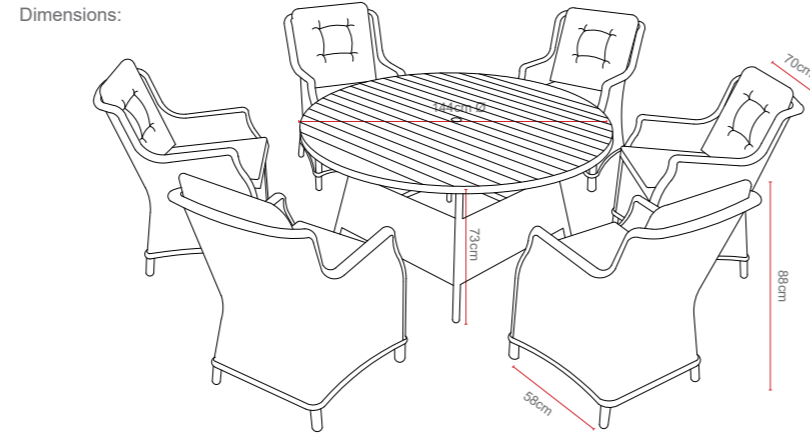

Biarritz Bistro Set

Dimensions:

Recommended Furniture Cover:

OPTIONS	BIARRITZ BISTRO SET WITH SQUARE BACK CHAIRS	Sets / Cartons
MGN-014	BRUSHED ALU-WOOD TABLE TOP WITH LIGHT GREY FLAT & ROUND WEAVE WITH TABLE AND 2 CHAIRS. ALUMINIUM TUBE FRAME WITH BSFR CUSHIONS.	1 Set / 2 Cartons
MGN-014-G	GLASS TABLE TOP WITH LIGHT GREY FLAT & ROUND WEAVE WITH TABLE AND 2 CHAIRS. ALUMINIUM TUBE FRAME WITH BSFR CUSHIONS.	1 Set / 2 Cartons
MGN-014-G	POLYWOOD TABLE TOP WITH LIGHT GREY FLAT & ROUND WEAVE WITH TABLE AND 2 CHAIRS. ALUMINIUM TUBE FRAME WITH BSFR CUSHIONS.	1 Set / 2 Cartons

Biarritz 4 Seat Round Set

Dimensions:

Recommended Furniture Cover:

OPTIONS	BIARRITZ 4 SEAT ROUND SET WITH SQUARE BACK CHAIRS	Sets / Cartons
MGN-016	BRUSHED ALU-WOOD TABLE TOP WITH LIGHT GREY FLAT & ROUND WEAVE WITH TABLE AND 4 CHAIRS. ALUMINIUM TUBE FRAME WITH BSFR CUSHIONS.	1 Set / 3 Cartons
MGN-016-G	GLASS TABLE TOP WITH LIGHT GREY FLAT & ROUND WEAVE WITH TABLE AND 4 CHAIRS. ALUMINIUM TUBE FRAME WITH BSFR CUSHIONS.	1 Set / 3 Cartons
MGN-016-P	POLYWOOD TABLE TOP WITH LIGHT GREY FLAT & ROUND WEAVE WITH TABLE AND 4 CHAIRS. ALUMINIUM TUBE FRAME WITH BSFR CUSHIONS.	1 Set / 3 Cartons

Biarritz 6 Seat Round Set

Recommended Furniture Cover:

OPTIONS	BIARRITZ 6 SEAT ROUND SET WITH SQUARE BACK CHAIRS	Sets / Cartons
MGN-018	BRUSHED ALU-WOOD TABLE TOP WITH LIGHT GREY FLAT & ROUND WEAVE WITH TABLE AND 6 CHAIRS. ALUMINIUM TUBE FRAME WITH BSFR CUSHIONS.	1 Set / 4 Cartons
MGN-018-G	GLASS TABLE TOP WITH LIGHT GREY FLAT & ROUND WEAVE WITH TABLE AND 6 CHAIRS. ALUMINIUM TUBE FRAME WITH BSFR CUSHIONS.	1 Set / 4 Cartons
MGN-018-P	POLYWOOD TABLE TOP WITH LIGHT GREY FLAT & ROUND WEAVE WITH TABLE AND 6 CHAIRS. ALUMINIUM TUBE FRAME WITH BSFR CUSHIONS.	1 Set / 4 Cartons