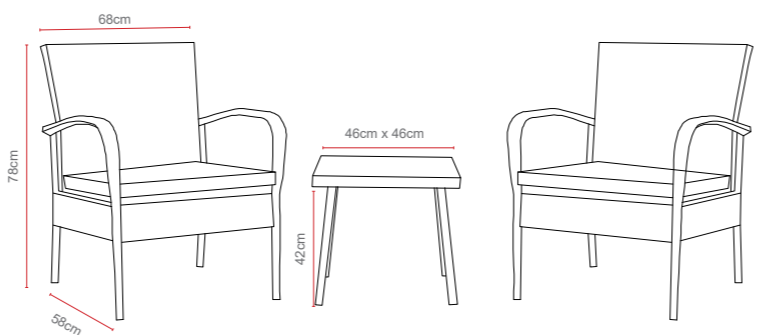

Dimensions: