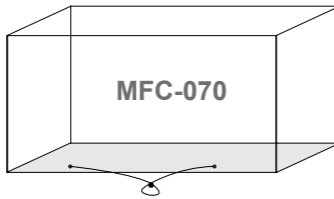

California 6-10 Seater Cube Set

Dimensions:

FOOT PRINT

Recommended Furniture Cover:

OPTIONS	CALIFORNIA 6-10 SEAT CUBE SET	Sets / Cartons
MNK-520-GY	ZINC PLATED STEEL FRAME ON BOTH TABLE AND CHAIRS WITH DOUBLE WEAVE MIX, GLASS TABLE TOP AND BSFR CUSHIONS.	1 Set / 3 Cartons