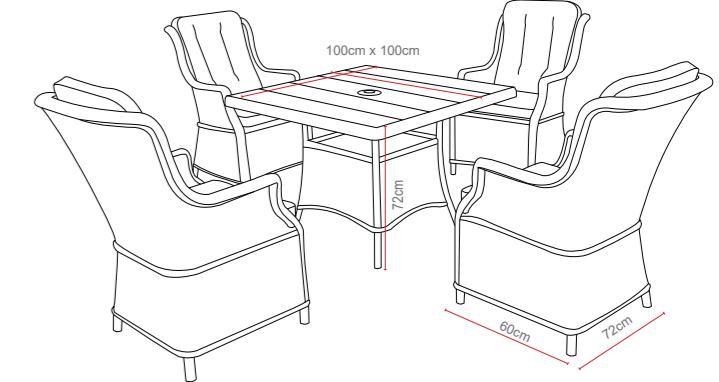

Recommended Furniture Cover: