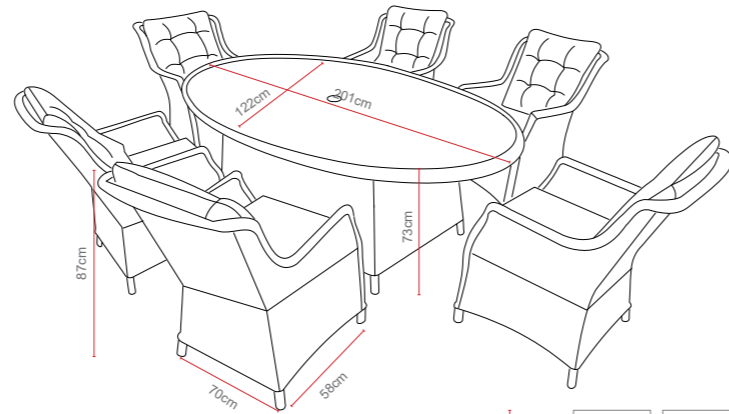

Biarritz 6 Seat Round Set

Recommended Furniture Cover:

OPTIONS	BIARRITZ 6 SEAT ROUND SET WITH SQUARE BACK CHAIRS	Sets / Cartons
MGN-018	BRUSHED ALU-WOOD TABLE TOP WITH LIGHT GREY FLAT & ROUND WEAVE WITH TABLE AND 6 CHAIRS. ALUMINIUM TUBE FRAME WITH BSFR CUSHIONS.	1 Set / 4 Cartons
MGN-018-G	GLASS TABLE TOP WITH LIGHT GREY FLAT & ROUND WEAVE WITH TABLE AND 6 CHAIRS. ALUMINIUM TUBE FRAME WITH BSFR CUSHIONS.	1 Set / 4 Cartons
MGN-018-P	POLYWOOD TABLE TOP WITH LIGHT GREY FLAT & ROUND WEAVE WITH TABLE AND 6 CHAIRS. ALUMINIUM TUBE FRAME WITH BSFR CUSHIONS.	1 Set / 4 Cartons

Biarritz 8 Seat Round Set

Recommended Furniture Cover:

OPTIONS	BIARRITZ 8 SEAT ROUND SET WITH SQUARE BACK CHAIRS	Sets / Cartons
MGN-020	BRUSHED ALU-WOOD TABLE TOP WITH LIGHT GREY FLAT & ROUND WEAVE WITH TABLE AND 8 CHAIRS. ALUMINIUM TUBE FRAME WITH BSFR CUSHIONS.	1 Set / 5 Cartons
MGN-020-G	GLASS TABLE TOP WITH LIGHT GREY FLAT & ROUND WEAVE WITH TABLE AND 8 CHAIRS. ALUMINIUM TUBE FRAME WITH BSFR CUSHIONS.	1 Set / 5 Cartons
MGN-020-P	POLYWOOD TABLE TOP WITH LIGHT GREY FLAT & ROUND WEAVE WITH TABLE AND 8 CHAIRS. ALUMINIUM TUBE FRAME WITH BSFR CUSHIONS.	1 Set / 5 Cartons

Biarritz 6 Seat Oval Set

Dimensions:

Recommended Furniture Cover:

OPTIONS	BIARRITZ 6 SEAT OVAL SET WITH SQUARE BACK CHAIRS	Sets / Cartons
MGN-021	BRUSHED ALU-WOOD TABLE TOP WITH LIGHT GREY FLAT & ROUND WEAVE WITH TABLE AND 6 CHAIRS. ALUMINIUM TUBE FRAME WITH BSFR CUSHIONS.	1 Set / 4 Cartons
MGN-021-G	GLASS TABLE TOP WITH LIGHT GREY FLAT & ROUND WEAVE WITH TABLE AND 6 CHAIRS. ALUMINIUM TUBE FRAME WITH BSFR CUSHIONS.	1 Set / 4 Cartons
MGN-021-P	POLYWOOD TABLE TOP WITH LIGHT GREY FLAT & ROUND WEAVE WITH TABLE AND 6 CHAIRS. ALUMINIUM TUBE FRAME WITH BSFR CUSHIONS.	1 Set / 4 Cartons