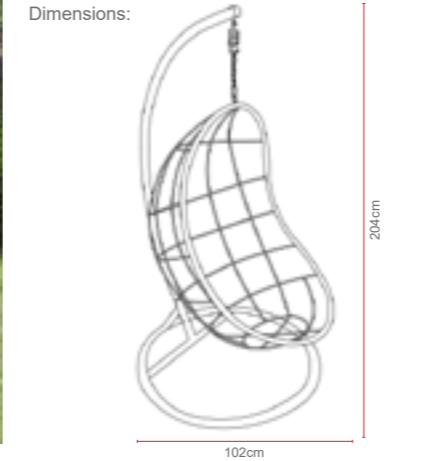

Single Hanging Chair