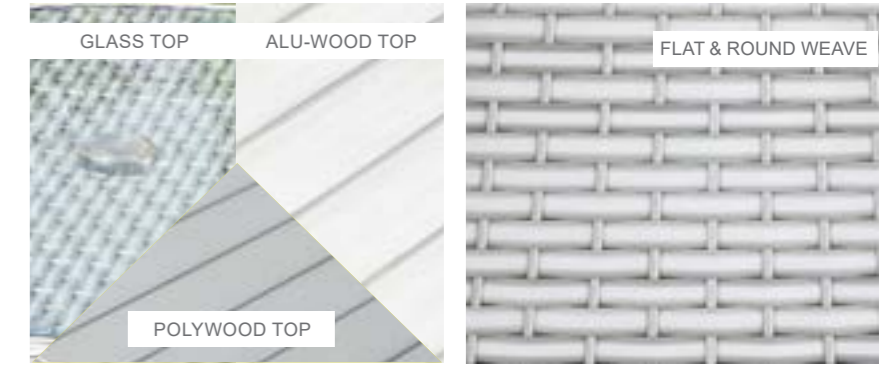

Biarritz 5 Piece Lounge Companion Set