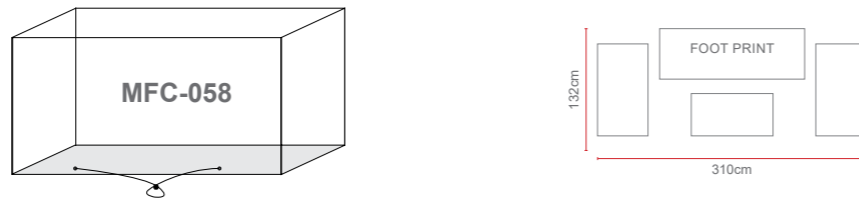

Recommended Furniture Cover: