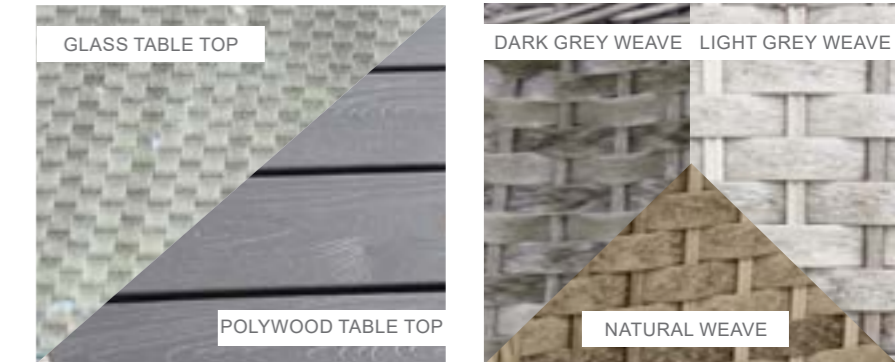

Amalfi Square Firepit Set