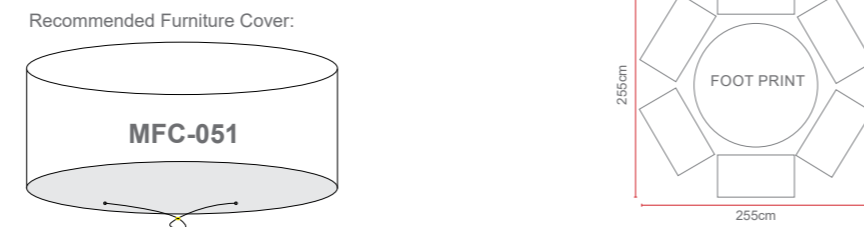

Alicante 6 Seat Round Set with Stacking Chairs