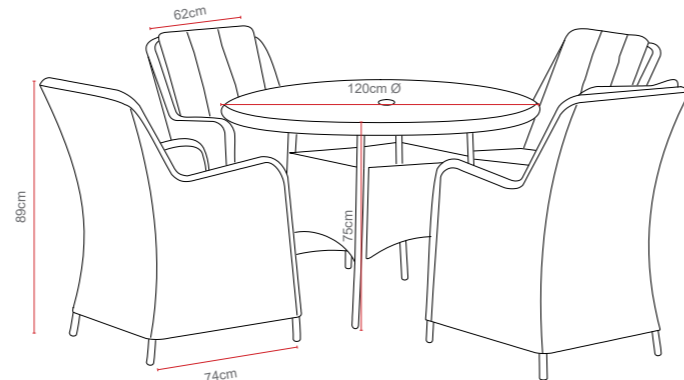

Dimensions: