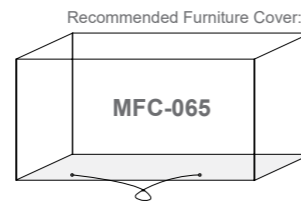

Stockholm 8 Seat Rectangular Set