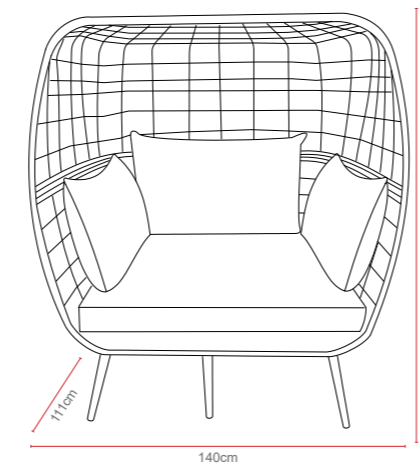

Double Sofa Chair