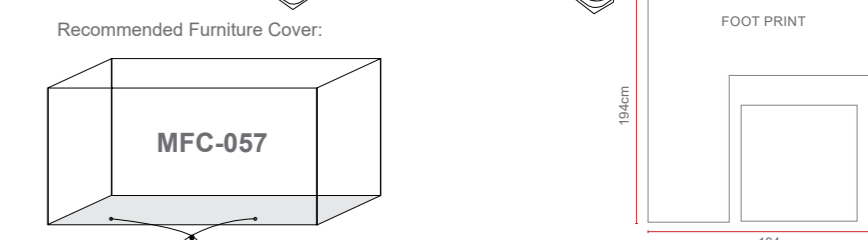

Amalfi Square Casual Dining Set