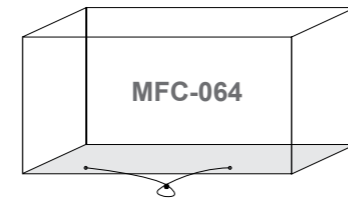

Recommended Furniture Cover: