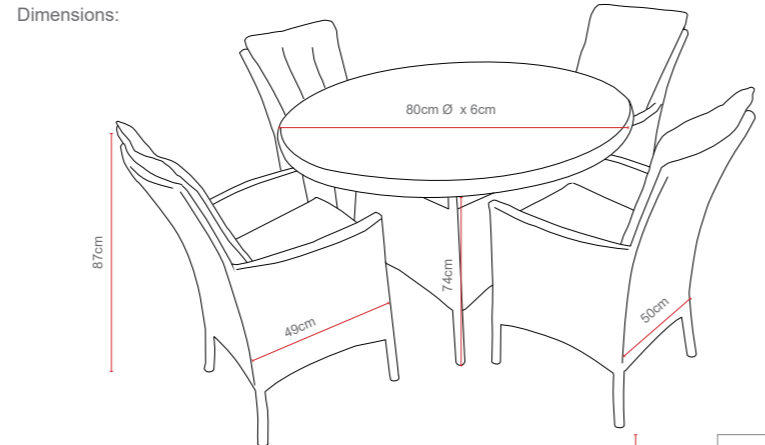

Sicily 4 Seat Round Set