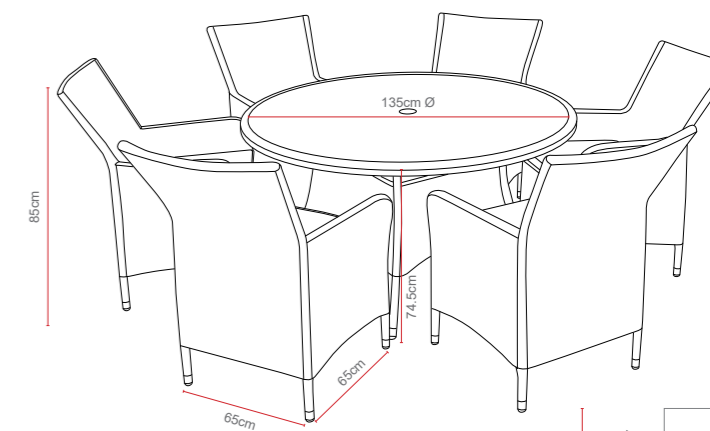

Dimensions:

Recommended Furniture Cover:

OPTIONS	LISBON 6 SEAT ROUND SET WITH LAZY SUSAN	Sets / Cartons
MNE-508	GLASS TABLE TOP WITH NATURAL COLOUR FLAT & HALF ROUND WEAVE WITH TABLE AND 6 CHAIRS. ALUMINIUM TUBE FRAME WITH BSFR CUSHIONS. STACKING CHAIRS	1 Carton With Stacking Chairs
MNE-608-GR	POLYWOOD TABLE TOP WITH GREY COLOUR FLAT & HALF ROUND WEAVE WITH TABLE AND 6 CHAIRS. ALUMINIUM TUBE FRAME WITH BSFR CUSHIONS. STACKING CHAIRS	1 Carton With Stacking Chairs