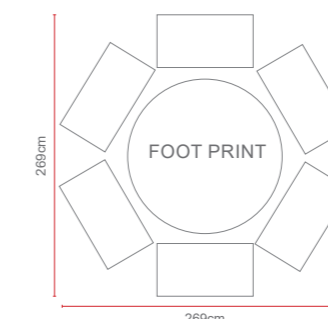

Dimensi

Recommended Furniture Cover:

Ballygowan 6 Seat Round Set with Lazy Susan

OPTIONS	BALLYGOWAN 6 SEAT ROUND SET WITH LAZY SUSAN	Sets / Cartons
MCA-293-BRC	HAMMERED BRONZE ALUMINIUM WITH CREAM & CHOCOLATE BSFR CUSHIONS	1 Set / 5 Cartons
MCA-293-OT	OATMEAL ALUMINIUM WITH CHERRY BSFR CUSHIONS	1 Set / 5 Cartons
MCA-293-CRC	HAMMERED CREAM ALUMINIUM WITH CHOCOLATE & CREAM BSFR CUSHIONS	1 Set / 5 Cartons