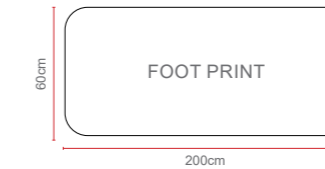

Dimensions: