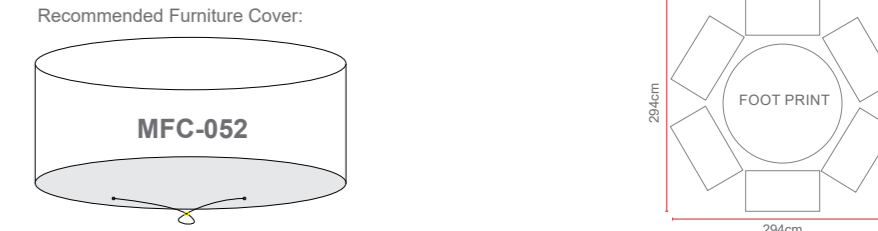

Biarritz 6 Seat Round Set