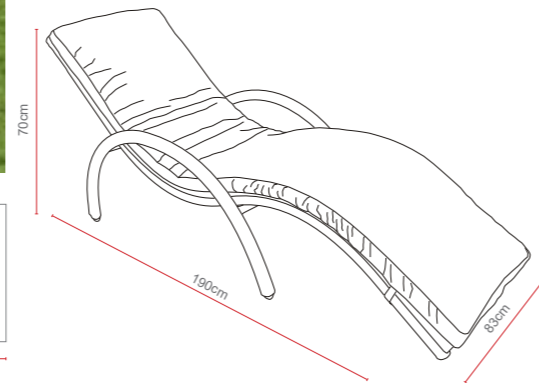

Biarritz Lounger

Dimensions:

OPTIONS	BIARRITZ SUN LOUNGER	Sets / Cartons
MGN-027	LIGHT GREY FLAT & ROUND WEAVE. ALUMINIUM TUBE FRAME WITH BSFR CUSHIONS.	1 Per Carton

The BALLYGOWAN Range

10 YEAR STRUCTURAL GUARANTEE

- 100% RECYCLED ALUMINIUM
- CAST ALUMINIUM FRAME
- BSFR CUSHIONS.
- 3 COLOURS OF CUSHION
- 3 COLOURS OF ALUMINIUM
- MARINE GRADE FITTINGS