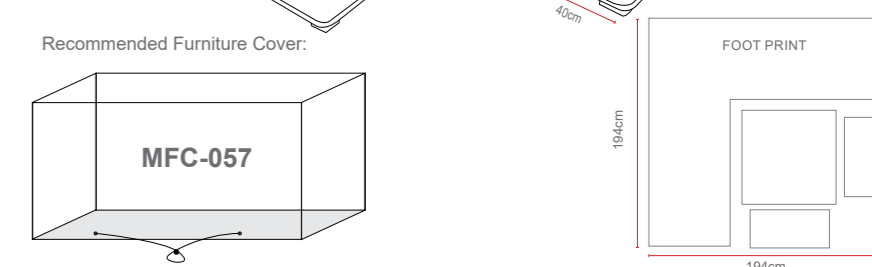

Amalfi Square Casual Sofa Set with Adjustable Table