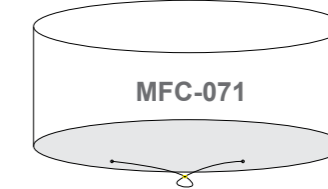

Recommended Furniture Cover: