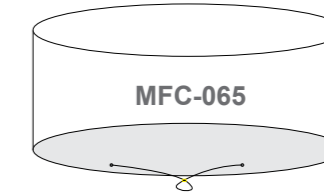

Recommended Furniture Cover: