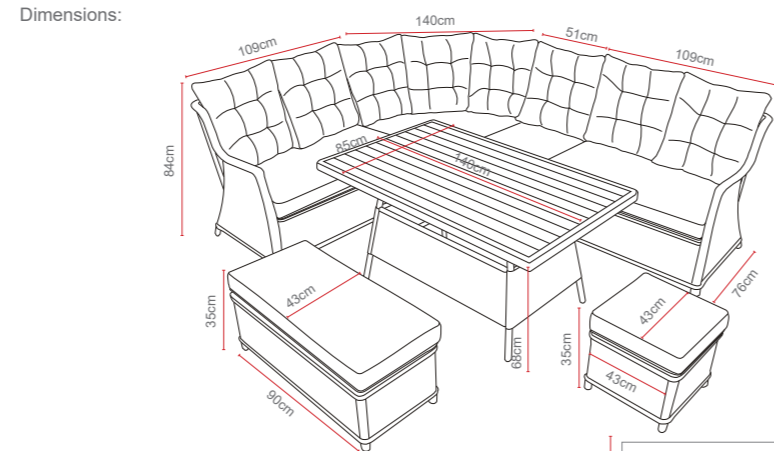

Biarritz Rectangular Casual Dining Set