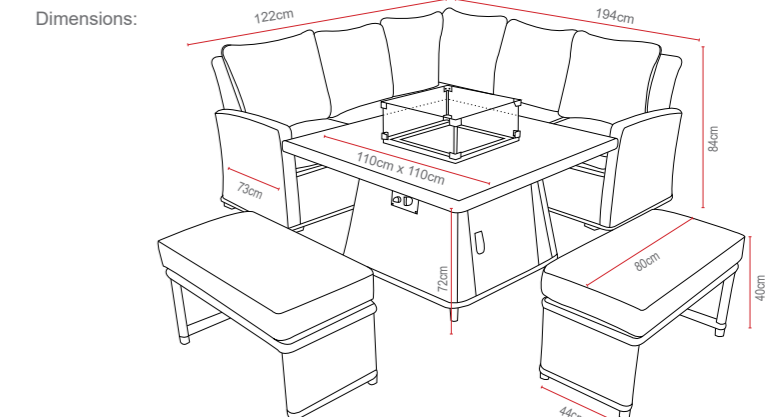

Amalfi Square Firepit Set