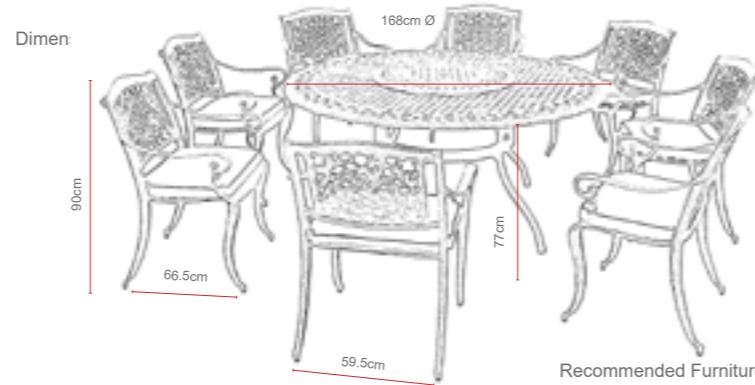

Dimensions:

Recommended Furniture Cover:

Ballygowan 8 Seat Round Set with Lazy Susan

OPTIONS BALLYGOWAN 8 SEAT ROUND SET WITH LAZY SUSAN

OPTIONS	DESCRIPTION	Sets / Cartons
MCA-294-BRC	HAMMERED BRONZE ALUMINIUM WITH CREAM & CHOCOLATE BSFR CUSHIONS	1 Set / 5 Cartons
MCA-294-OT	OATMEAL ALUMINIUM WITH CHERRY BSFR CUSHIONS	1 Set / 5 Cartons
MCA-294-CRC	HAMMERED CREAM ALUMINIUM WITH CHOCOLATE & CREAM BSFR CUSHIONS	1 Set / 5 Cartons