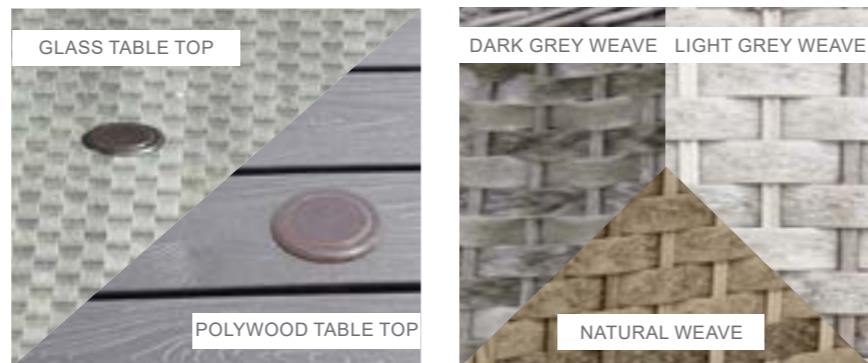

Amalfi Casual Sofa Set with Adjustable Table