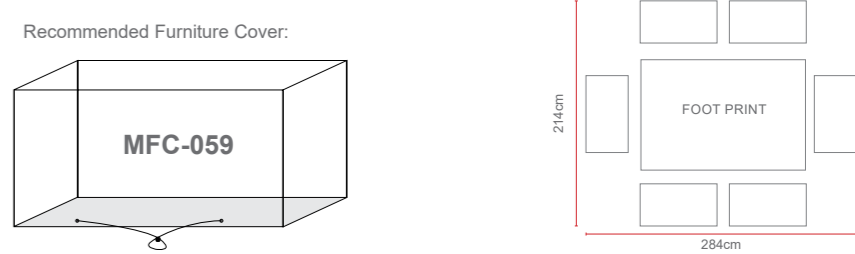

California 6 Seat Rectangular Set