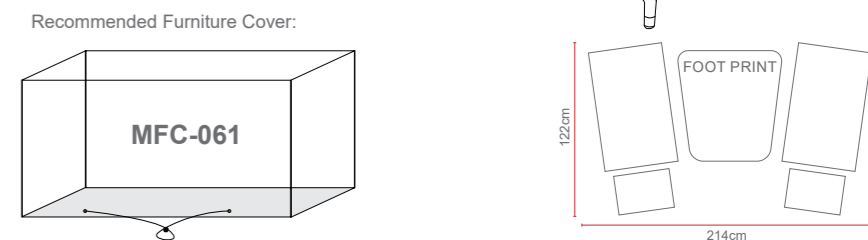

Madeira Lounge Companion Set