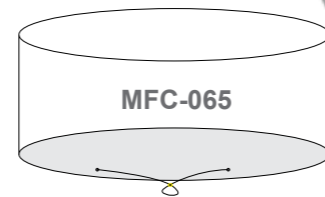

Recommended Furniture Cover: