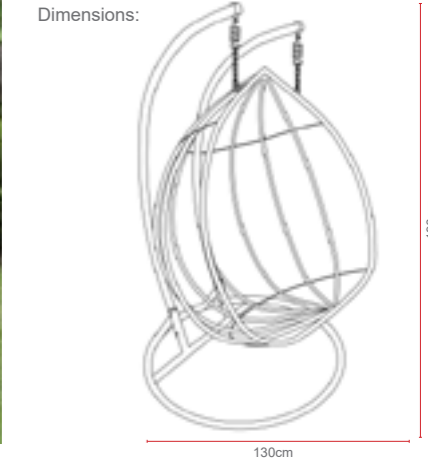

Double Hanging Chair