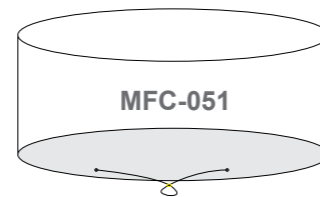

Recommended Furniture Cover: