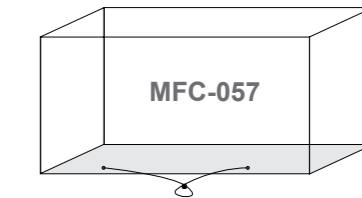

Recommended Furniture Cover: