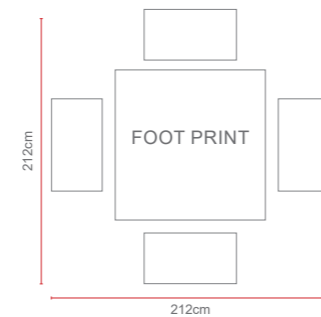

ALUMINIUM FRAME CHAIRS WITH BSFR CUSHIONS.

BLACK SLOT ALUMINIUM TABLE AND TABLE TOP.

Stockholm 6 Seat Rectangular Set

OPTIONS

STOCKHOLM 6 SEAT RECTANGULAR SET *Sets / Cartons*

MGN-202 BLACK APLUS FABRIC WITH ALUMINIUM TABLE AND 6 CHAIRS. 1 Set / 5 Cartons