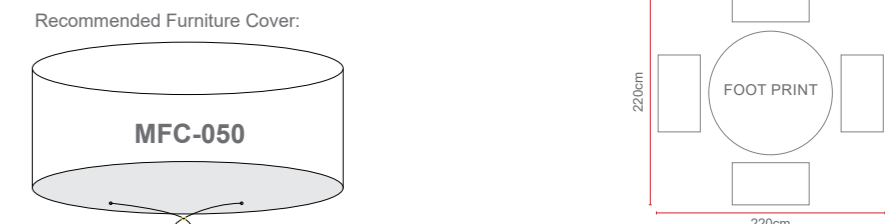

Alicante 4 Seat Round Set with Stacking Chairs