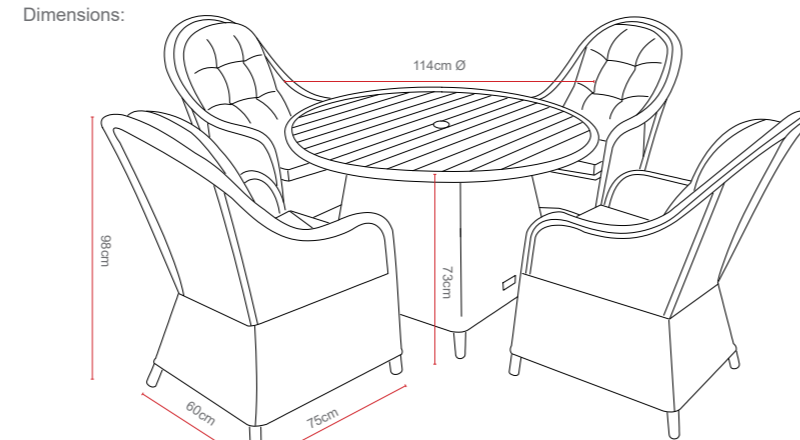

Biarritz 4 Seat Round Set