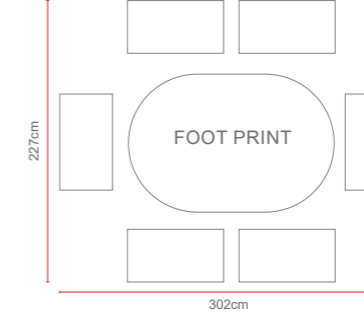

Ballygowan 8 Seat Round Set with Lazy Susan

OPTIONS BALLYGOWAN 8 SEAT ROUND SET WITH LAZY SUSAN

OPTIONS	DESCRIPTION	Sets / Cartons
MCA-294-BRC	HAMMERED BRONZE ALUMINIUM WITH CREAM & CHOCOLATE BSFR CUSHIONS	1 Set / 5 Cartons
MCA-294-OT	OATMEAL ALUMINIUM WITH CHERRY BSFR CUSHIONS	1 Set / 5 Cartons
MCA-294-CRC	HAMMERED CREAM ALUMINIUM WITH CHOCOLATE & CREAM BSFR CUSHIONS	1 Set / 5 Cartons

Recommended Furniture Cover:

Ballygowan 6 Seat Oval Set with Lazy Susan

OPTIONS BALLYGOWAN 6 SEAT OVAL SET WITH LAZY SUSAN

OPTIONS	DESCRIPTION	Sets / Cartons
MCA-295-BRC	HAMMERED BRONZE ALUMINIUM WITH CREAM & CHOCOLATE BSFR CUSHIONS	1 Set / 5 Cartons
MCA-295-OT	OATMEAL ALUMINIUM WITH CHERRY BSFR CUSHIONS	1 Set / 5 Cartons
MCA-295-CRC	HAMMERED CREAM ALUMINIUM WITH CHOCOLATE & CREAM BSFR CUSHIONS	1 Set / 5 Cartons

Recommended Furniture Cover: