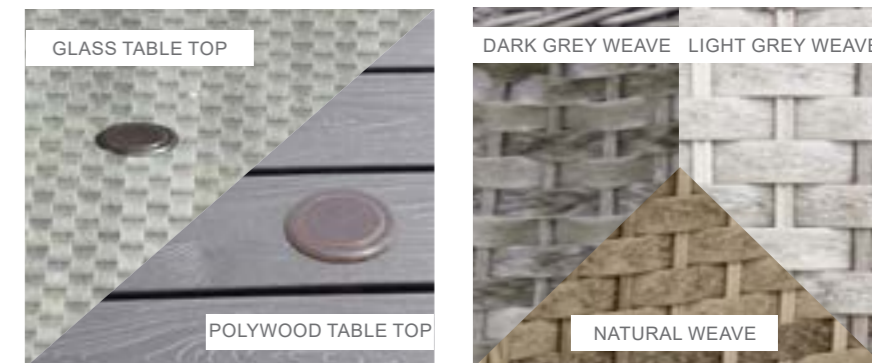

Amalfi Square Casual Sofa Set with Adjustable Table