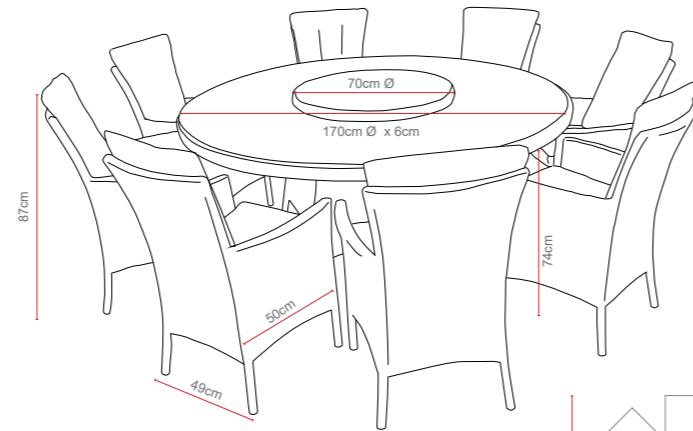

Dimensions: