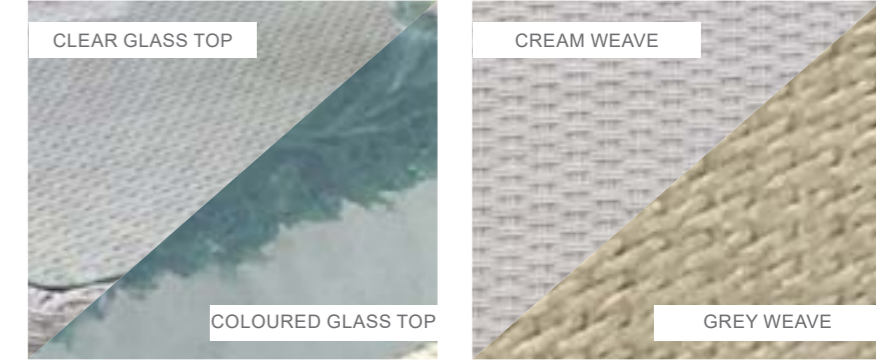

California 4 Seat Round Set