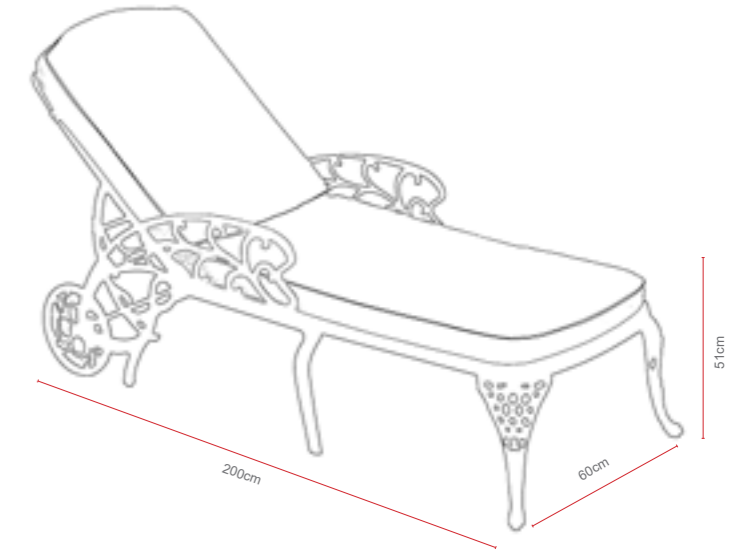

Dimensions: