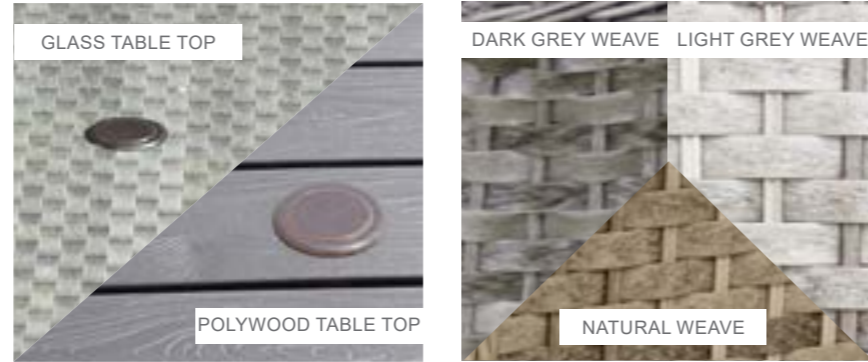

Dimensions: