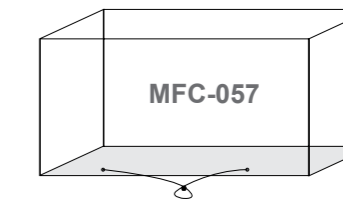

Recommended Furniture Cover: