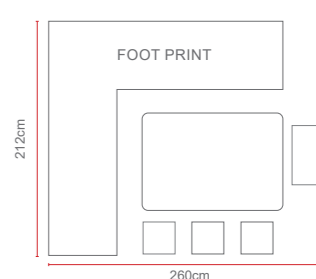

HEIGHT ADJUSTABLE
LOUNGING & DINING

Recommended Furniture Cover: