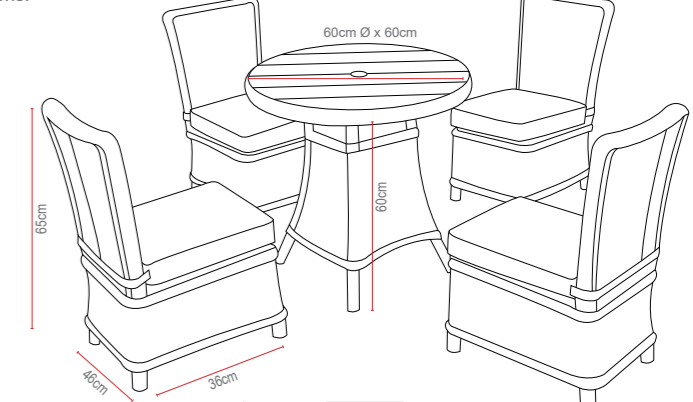

Dimensions: