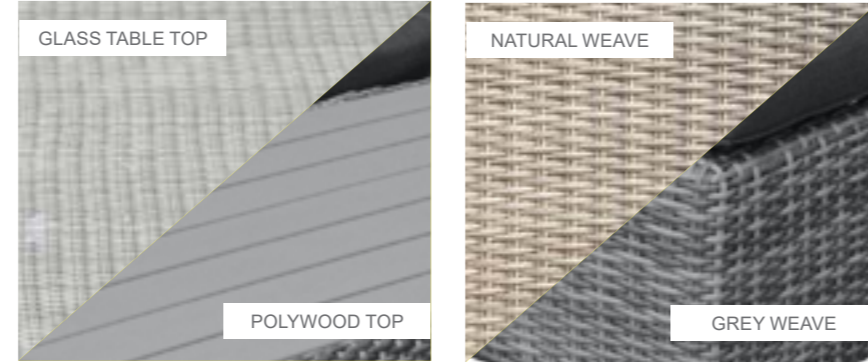

Lisbon Large Corner Set