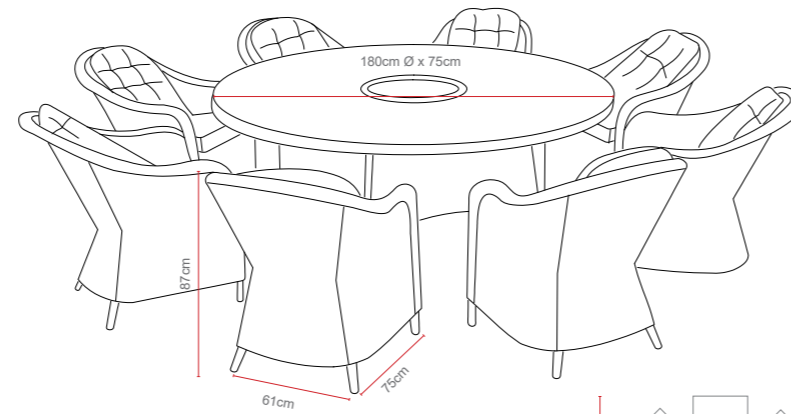

Dimensions: