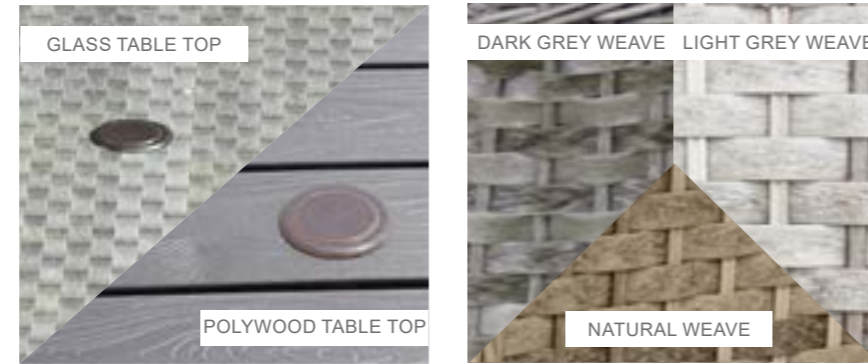

Amalfi Casual Sofa Dining Set