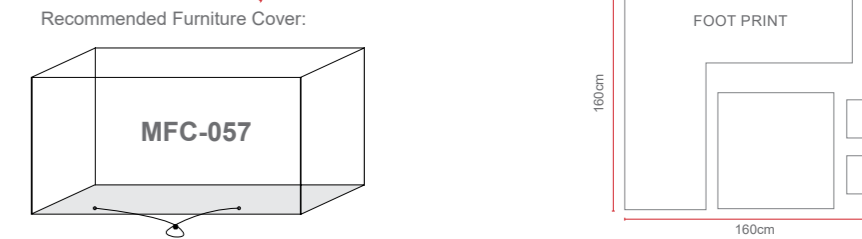

Biarritz Square Casual Dining Set with In-Seat Storage