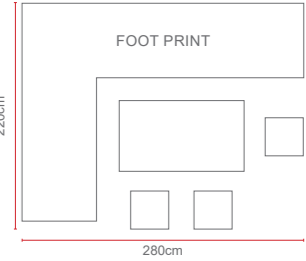

Recommended Furniture Cover: