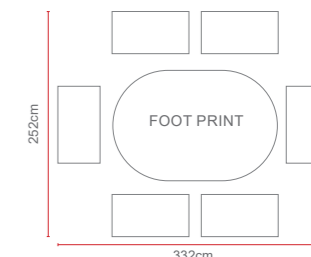

Recommended Furniture Cover: