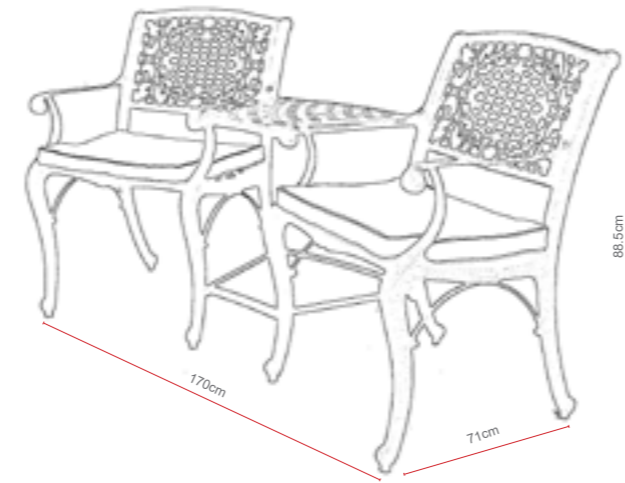

Ballygowan Tete-A-Tete Set

Dimensions:

OPTIONS	BALLYGOWAN TETE-A-TETE SET	Sets / Cartons
MCA-259-BRC	HAMMERED BRONZE ALUMINIUM WITH CREAM & CHOCOLATE BSFR CUSHIONS	1 Set / 2 Cartons
MCA-259-OT	OATMEAL ALUMINIUM WITH CHERRY BSFR CUSHIONS	1 Set / 2 Cartons
MCA-259-CRC	HAMMERED CREAM ALUMINIUM WITH CHOCOLATE & CREAM BSFR CUSHIONS	1 Set / 2 Cartons

Ballygowan Sun Lounger

Dimensions:

OPTIONS	BALLYGOWAN SUN LOUNGER	Sets / Cartons
MCA-260-BRC	HAMMERED BRONZE ALUMINIUM WITH CREAM & CHOCOLATE BSFR CUSHIONS	1 Per Carton
MCA-260-OT	OATMEAL ALUMINIUM WITH CHERRY BSFR CUSHIONS	1 Per Carton
MCA-260-CRC	HAMMERED CREAM ALUMINIUM WITH CHOCOLATE & CREAM BSFR CUSHIONS	1 Per Carton