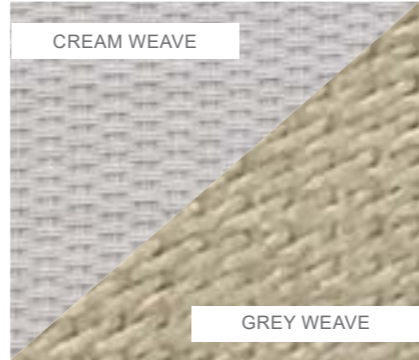

The CALIFORNIA Range

2 YEAR UV GUARANTEE

- ZINC PLATED STEEL FRAME
- DOUBLE WEAVE RATTAN
- BSFR CUSHIONS
- STACKABLE CHAIRS.
- 2 COLOURS OF WEAVE
- GLASS TABLE TOPS

California 3 Piece Bistro Set

GREY COLOUR