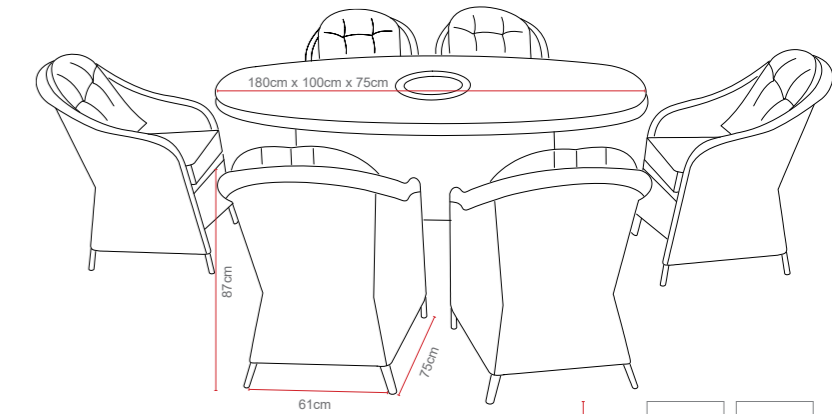

Dimensions: