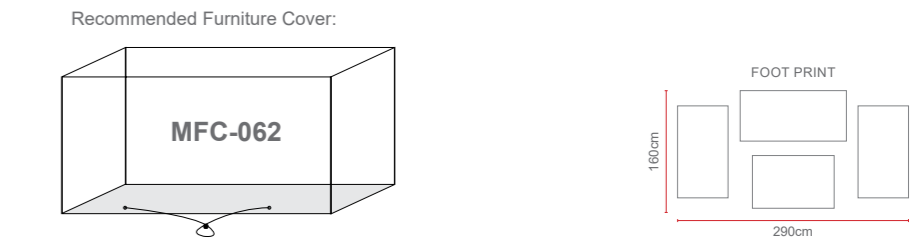

Amalfi 2 Seat Coffee Set