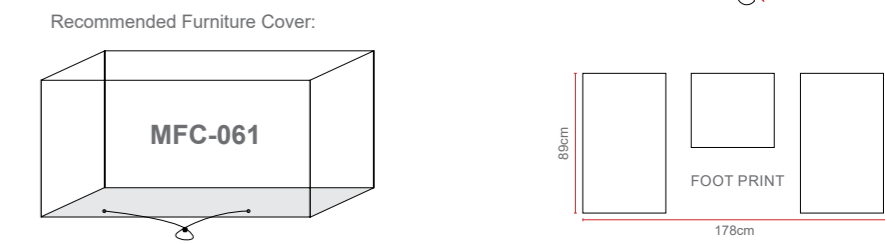

Biarritz Reclining Lounge Companion Set