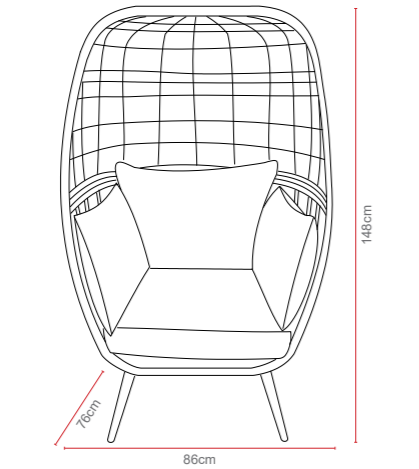

Single Sofa Chair