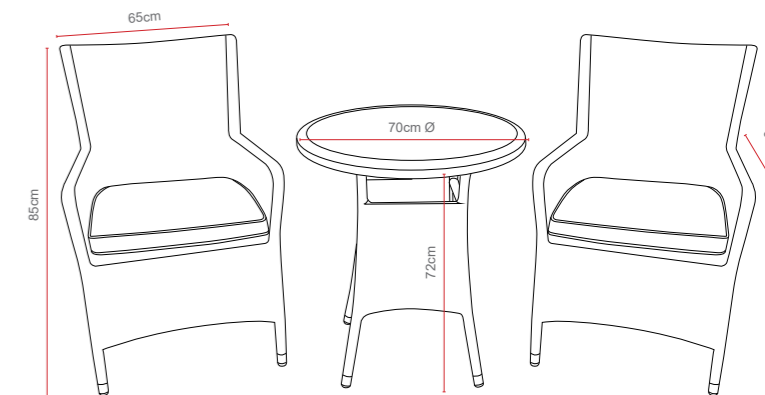

Dimensions: