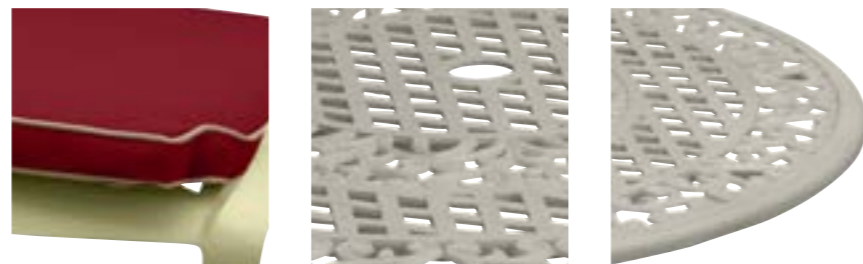

Ballygowan 8 Seat Round Set with Lazy Susan

OPTIONS BALLYGOWAN 8 SEAT ROUND SET WITH LAZY SUSAN

OPTIONS	DESCRIPTION	Sets / Cartons
MCA-294-BRC	HAMMERED BRONZE ALUMINIUM WITH CREAM & CHOCOLATE BSFR CUSHIONS	1 Set / 5 Cartons
MCA-294-OT	OATMEAL ALUMINIUM WITH CHERRY BSFR CUSHIONS	1 Set / 5 Cartons
MCA-294-CRC	HAMMERED CREAM ALUMINIUM WITH CHOCOLATE & CREAM BSFR CUSHIONS	1 Set / 5 Cartons

Recommended Furniture Cover:

Ballygowan 6 Seat Oval Set with Lazy Susan

OPTIONS BALLYGOWAN 6 SEAT OVAL SET WITH LAZY SUSAN

OPTIONS	DESCRIPTION	Sets / Cartons
MCA-295-BRC	HAMMERED BRONZE ALUMINIUM WITH CREAM & CHOCOLATE BSFR CUSHIONS	1 Set / 5 Cartons
MCA-295-OT	OATMEAL ALUMINIUM WITH CHERRY BSFR CUSHIONS	1 Set / 5 Cartons
MCA-295-CRC	HAMMERED CREAM ALUMINIUM WITH CHOCOLATE & CREAM BSFR CUSHIONS	1 Set / 5 Cartons

Recommended Furniture Cover: