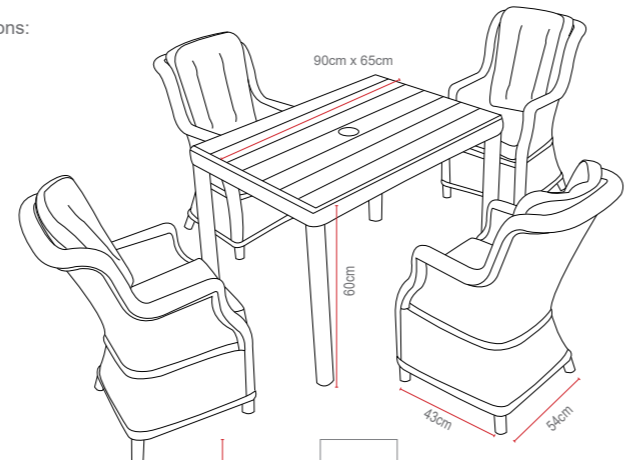

Dimensions: