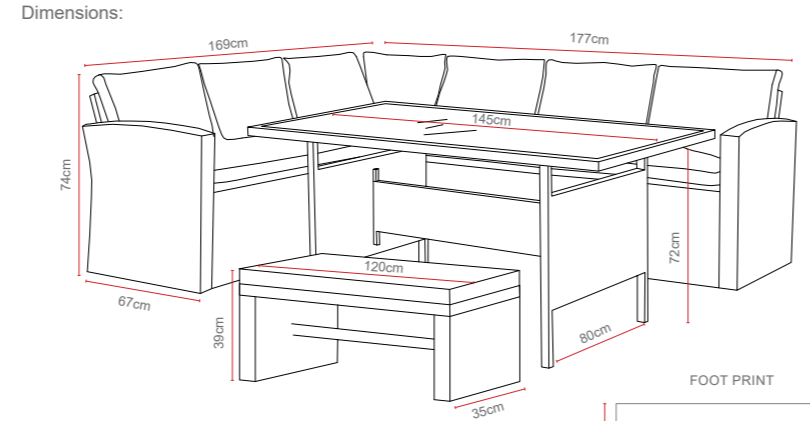

California Casual Dining Set