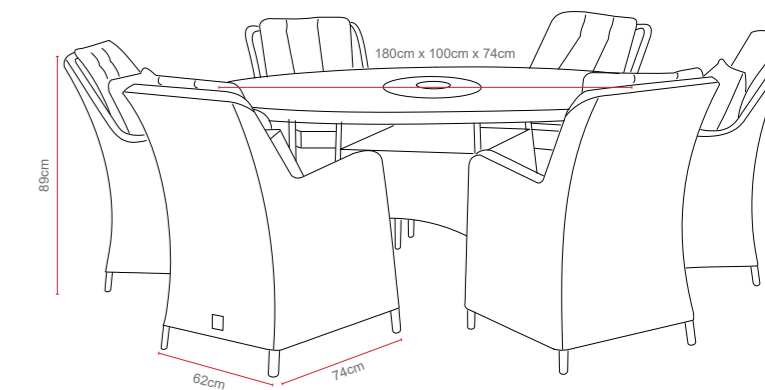

Dimensions: