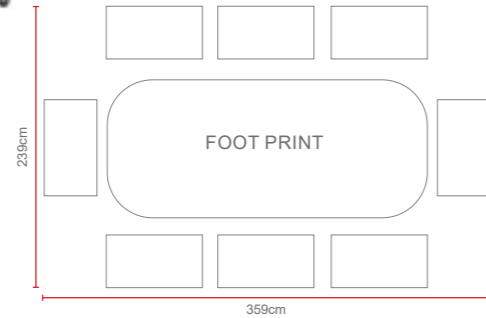

OPTIONS	BALLYGOWAN 8 SEAT OVAL SET	Sets / Cartons
MCA-296-BRC	HAMMERED BRONZE ALUMINIUM WITH CREAM & CHOCOLATE BSFR CUSHIONS	1 Set / 5 Cartons
MCA-296-OT	OATMEAL ALUMINIUM WITH CHERRY BSFR CUSHIONS	1 Set / 5 Cartons
MCA-296-CRC	HAMMERED CREAM ALUMINIUM WITH CHOCOLATE & CREAM BSFR CUSHIONS	1 Set / 5 Cartons