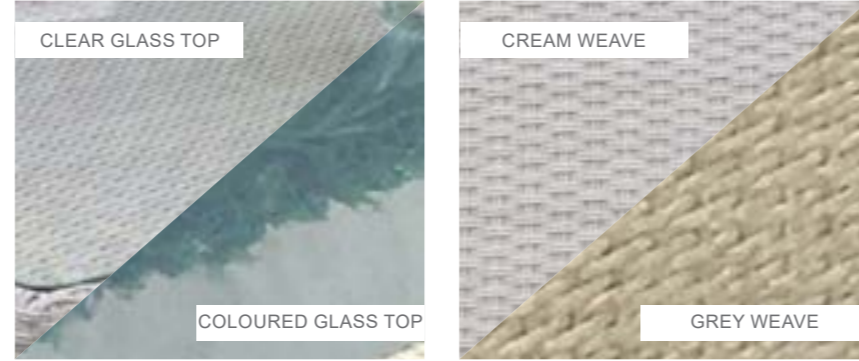

California 6 Seat Round Set