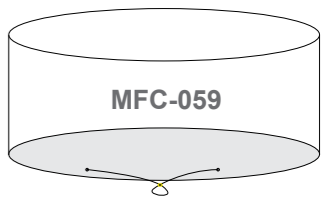

Recommended Furniture Cover: