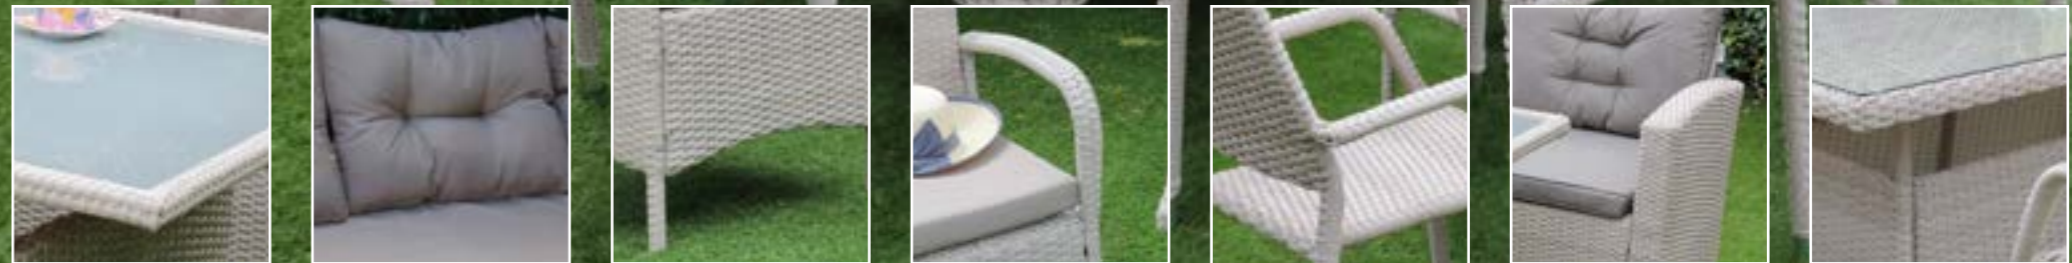

The CALIFORNIA Range

2 YEAR UV GUARANTEE

- ZINC PLATED STEEL FRAME
- DOUBLE WEAVE RATTAN
- BSFR CUSHIONS
- STACKABLE CHAIRS.
- 2 COLOURS OF WEAVE
- GLASS TABLE TOPS