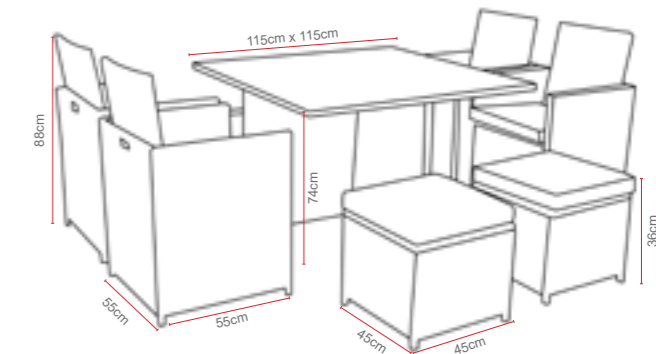

Dimensions: