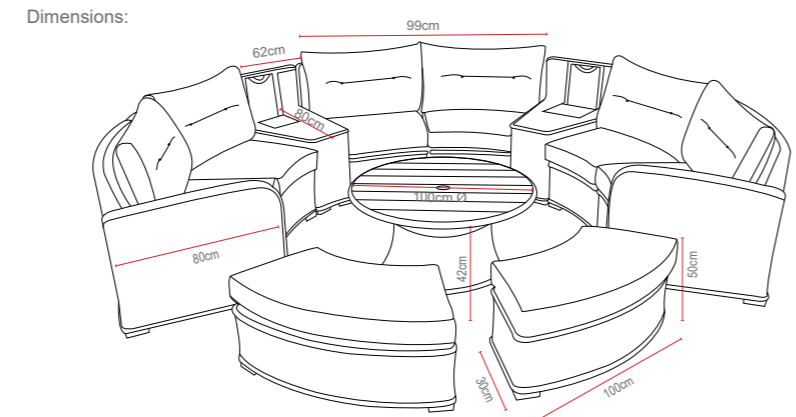

Amalfi Circular Ice Bucket Set