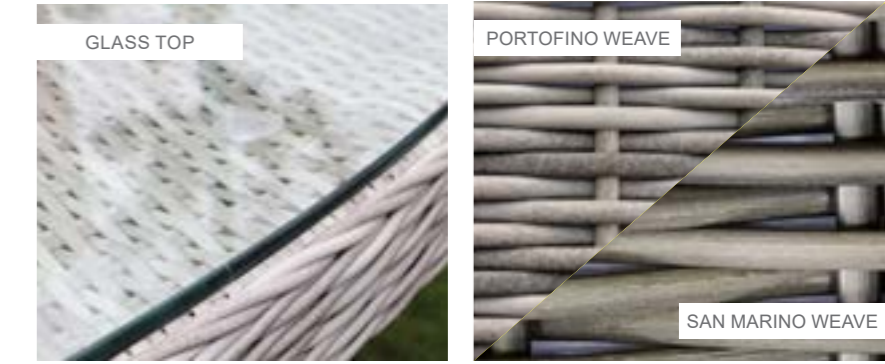

Casual Dining Set with Adjustable Table