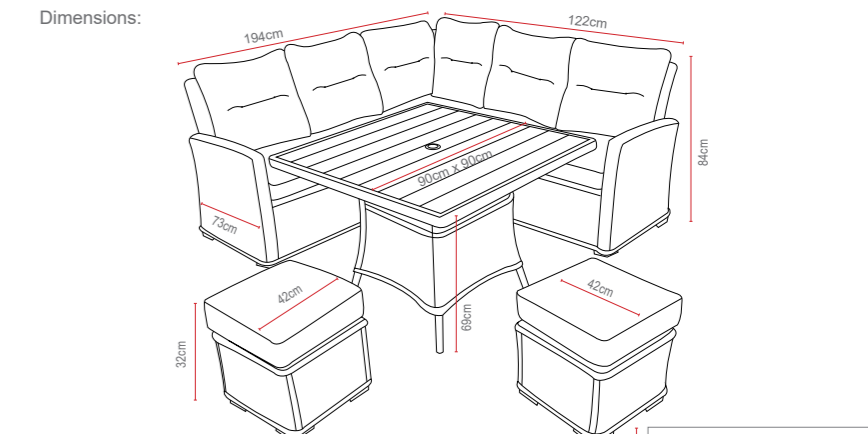

Amalfi Square Casual Dining Set