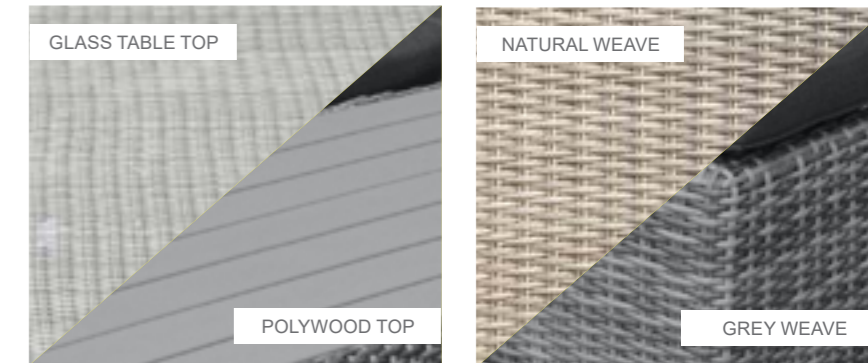

Lisbon Bistro Set