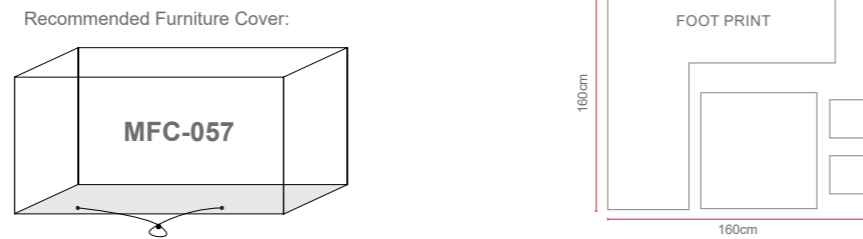

Biarritz Square Casual Dining Set