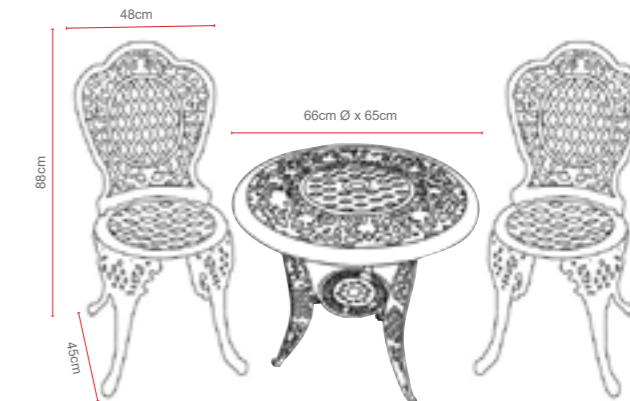

Dimensions: