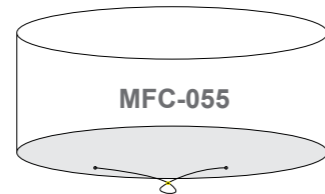

Recommended Furniture Cover: