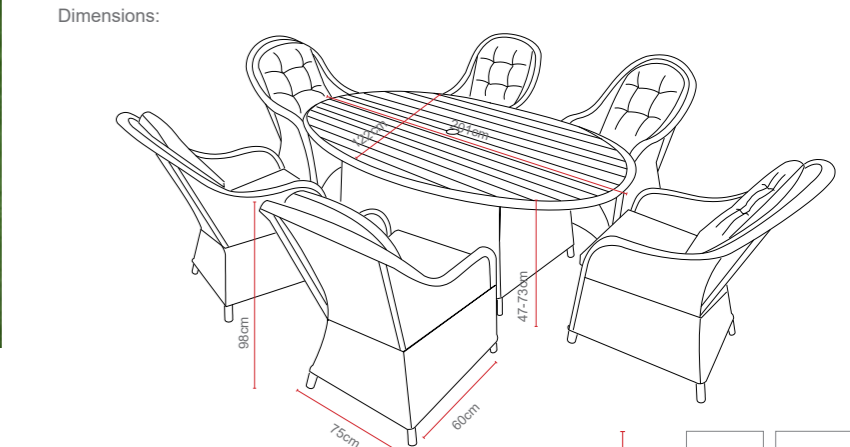

Biarritz 6 Seat Oval Set