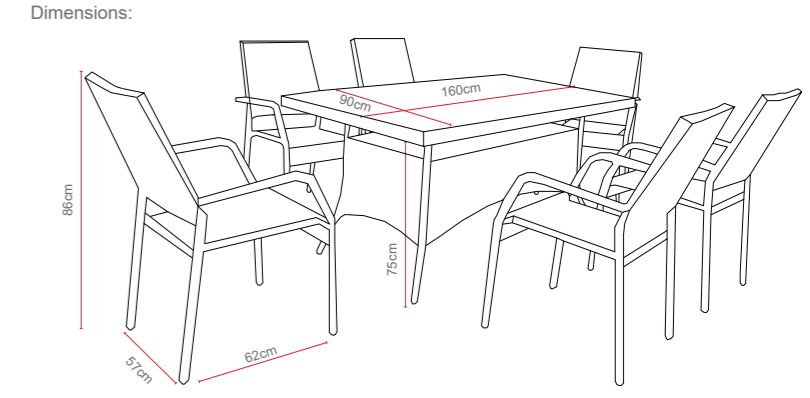

California 6 Seat Rectangular Set