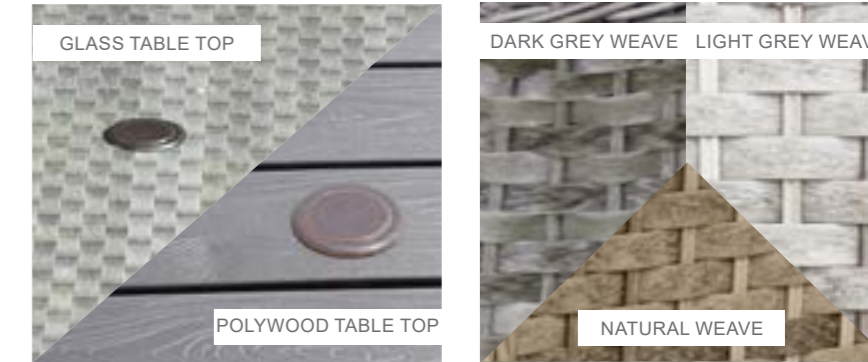

Dimensions:

Recommended Furniture Cover:

Amalfi 4 Seat Square Set

OPTIONS	AMALFI 4 SEAT SQUARE SET	Sets / Cartons
MJT-620	GLASS TABLE TOP WITH DARK GREY FLAT & ROUND WEAVE. ALUMINIUM TUBE FRAME WITH BSFR CUSHIONS. PARASOL HOLE.	1 Set / 3 Cartons
MJT-620-LGR	GLASS TABLE TOP WITH LIGHT GREY FLAT & ROUND WEAVE. ALUMINIUM TUBE FRAME WITH BSFR CUSHIONS. PARASOL HOLE.	1 Set / 3 Cartons
MJT-620-N	GLASS TABLE TOP WITH NATURAL FLAT & ROUND WEAVE. ALUMINIUM TUBE FRAME WITH BSFR CUSHIONS. PARASOL HOLE.	1 Set / 3 Cartons
MJT-656	POLYWOOD TABLE TOP WITH DARK GREY FLAT & ROUND WEAVE. ALUMINIUM TUBE FRAME WITH BSFR CUSHIONS. PARASOL HOLE.	1 Set / 3 Cartons
MJT-656-LGR	POLYWOOD TABLE TOP WITH LIGHT GREY FLAT & ROUND WEAVE. ALUMINIUM TUBE FRAME WITH BSFR CUSHIONS. PARASOL HOLE.	1 Set / 3 Cartons