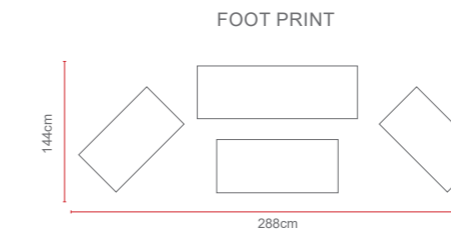

Stockholm Coffee Set