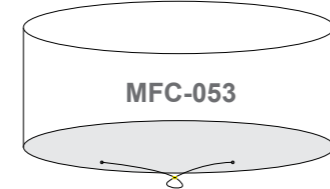

Biarritz 8 Seat Round Set

Recommended Furniture Cover:

OPTIONS	BIARRITZ 8 SEAT ROUND SET WITH SQUARE BACK CHAIRS	Sets / Cartons
MGN-020	BRUSHED ALU-WOOD TABLE TOP WITH LIGHT GREY FLAT & ROUND WEAVE WITH TABLE AND 8 CHAIRS. ALUMINIUM TUBE FRAME WITH BSFR CUSHIONS.	1 Set / 5 Cartons
MGN-020-G	GLASS TABLE TOP WITH LIGHT GREY FLAT & ROUND WEAVE WITH TABLE AND 8 CHAIRS. ALUMINIUM TUBE FRAME WITH BSFR CUSHIONS.	1 Set / 5 Cartons
MGN-020-P	POLYWOOD TABLE TOP WITH LIGHT GREY FLAT & ROUND WEAVE WITH TABLE AND 8 CHAIRS. ALUMINIUM TUBE FRAME WITH BSFR CUSHIONS.	1 Set / 5 Cartons

Biarritz 6 Seat Oval Set

Dimensions:

Recommended Furniture Cover:

OPTIONS	BIARRITZ 6 SEAT OVAL SET WITH SQUARE BACK CHAIRS	Sets / Cartons
MGN-021	BRUSHED ALU-WOOD TABLE TOP WITH LIGHT GREY FLAT & ROUND WEAVE WITH TABLE AND 6 CHAIRS. ALUMINIUM TUBE FRAME WITH BSFR CUSHIONS.	1 Set / 4 Cartons
MGN-021-G	GLASS TABLE TOP WITH LIGHT GREY FLAT & ROUND WEAVE WITH TABLE AND 6 CHAIRS. ALUMINIUM TUBE FRAME WITH BSFR CUSHIONS.	1 Set / 4 Cartons
MGN-021-P	POLYWOOD TABLE TOP WITH LIGHT GREY FLAT & ROUND WEAVE WITH TABLE AND 6 CHAIRS. ALUMINIUM TUBE FRAME WITH BSFR CUSHIONS.	1 Set / 4 Cartons