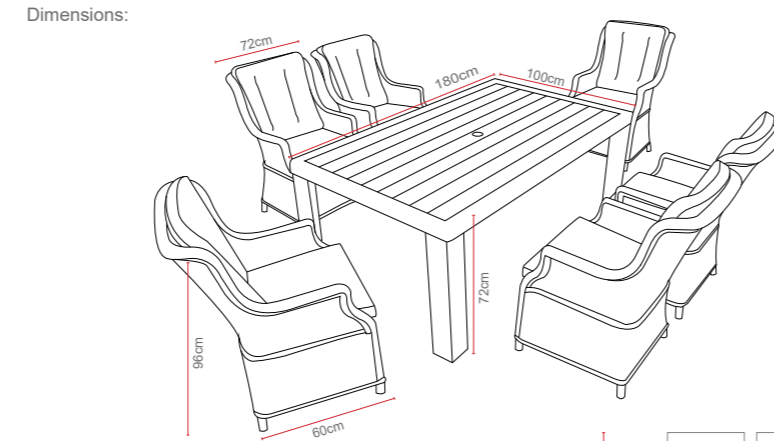

Amalfi 6 Seat Rectangular Set