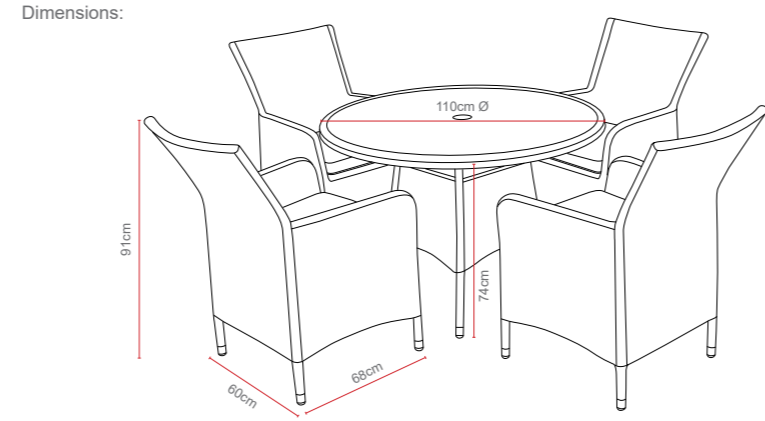

Madeira 4 Seat Round Set