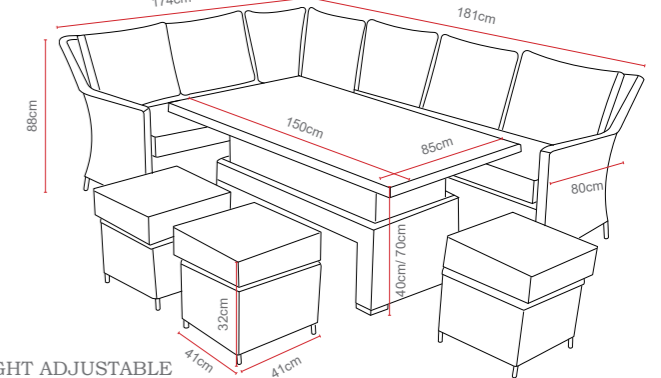

Casual Dining Set with Adjustable Table

Dimensions:

HEIGHT ADJUSTABLE
LOUNGING & DINING

Recommended Furniture Cover:

OPTIONS	CASUAL DINING SET WITH ADJUSTABLE TABLE	Sets / Cartons
MGN-814	GLASS TABLE TOP WITH PORTOFINO HALF ROUND & ROUND WEAVE WITH TABLE AND 3 STOOLS. ALUMINIUM TUBE FRAME WITH BSFR CUSHIONS. ADJUSTABLE TABLE	1 Set / 3 Cartons
MGN-867	GLASS TABLE TOP WITH SAN MARINO HALF ROUND & ROUND WEAVE WITH TABLE AND 3 STOOLS. ALUMINIUM TUBE FRAME WITH BSFR CUSHIONS. ADJUSTABLE TABLE	1 Set / 3 Cartons