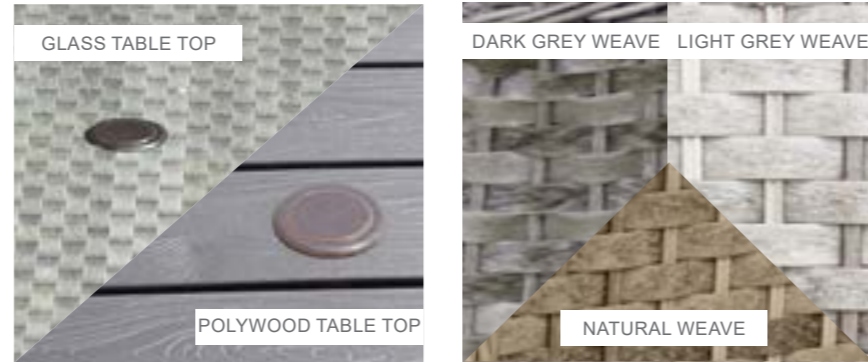

Amalfi Children's 4 Seat Round Set