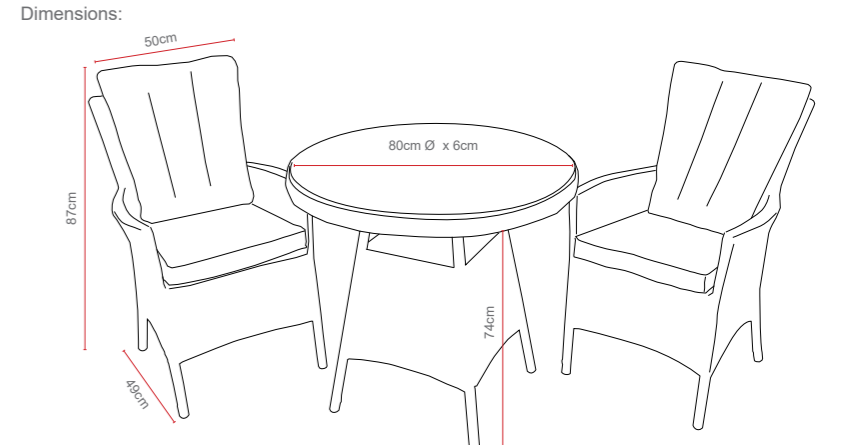

Sicily 2 Seat Round Set