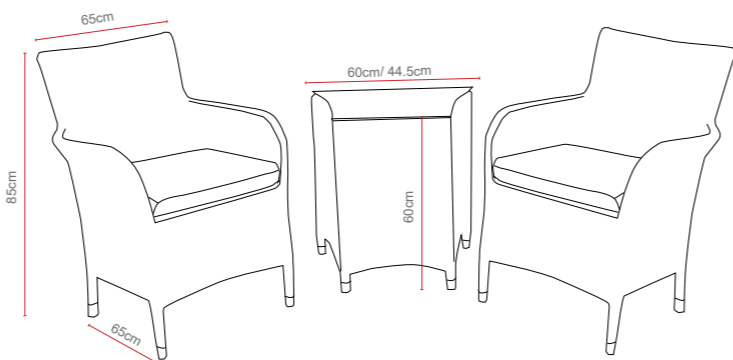

The LISBON Range

5 YEAR U.V. GUARANTEE

- ALUMINIUM FRAME
- FLAT, HALF ROUND WEAVE
- BSFR CUSHIONS
- STACKABLE CHAIRS.
- 2 COLOURS OF WEAVE
- GLASS OR POLYWOOD TABLE TOPS

Lisbon Companion Set

Dimensions:

Recommended Furniture Cover: