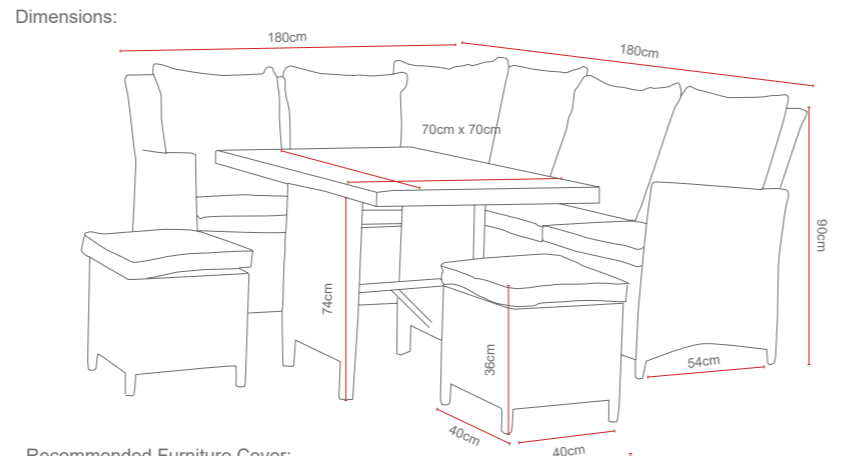

Sicily Small Casual Corner Set