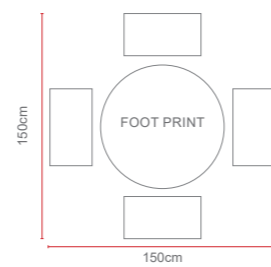

Dimensions: