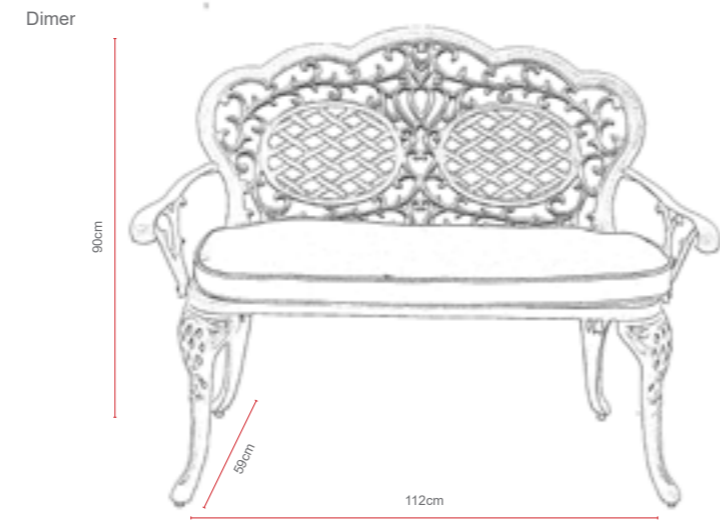

Ballygowan Love Seat

OPTIONS	BALLYGOWAN LOVE SEAT	Sets / Cartons
MCA-261-BRC	HAMMERED BRONZE ALUMINIUM WITH CREAM & CHOCOLATE BSFR CUSHIONS	1 Per Carton
MCA-261-OT	OATMEAL ALUMINIUM WITH CHERRY BSFR CUSHIONS	1 Per Carton
MCA-261-CRC	HAMMERED CREAM ALUMINIUM WITH CHOCOLATE & CREAM BSFR CUSHIONS	1 Per Carton

Ballygowan Stacking Bench

OPTIONS	BALLYGOWAN STACKING BENCH	Sets / Cartons
MCA-257-BRC	HAMMERED BRONZE ALUMINIUM WITH CREAM & CHOCOLATE BSFR CUSHIONS	3 Per Carton
MCA-257-OT	OATMEAL ALUMINIUM WITH CHERRY BSFR CUSHIONS	3 Per Carton
MCA-257-CRC	HAMMERED CREAM ALUMINIUM WITH CHOCOLATE & CREAM BSFR CUSHIONS	3 Per Carton