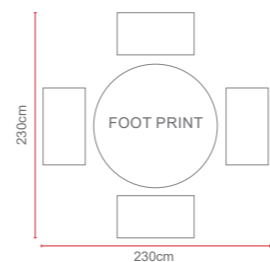

Recommended Furniture Cover: