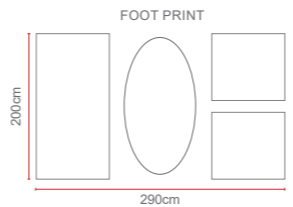

Recommended Furniture Cover: