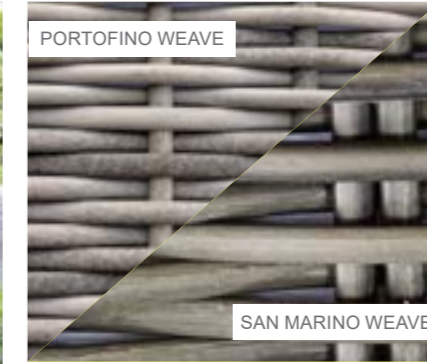

Single Hanging Chair