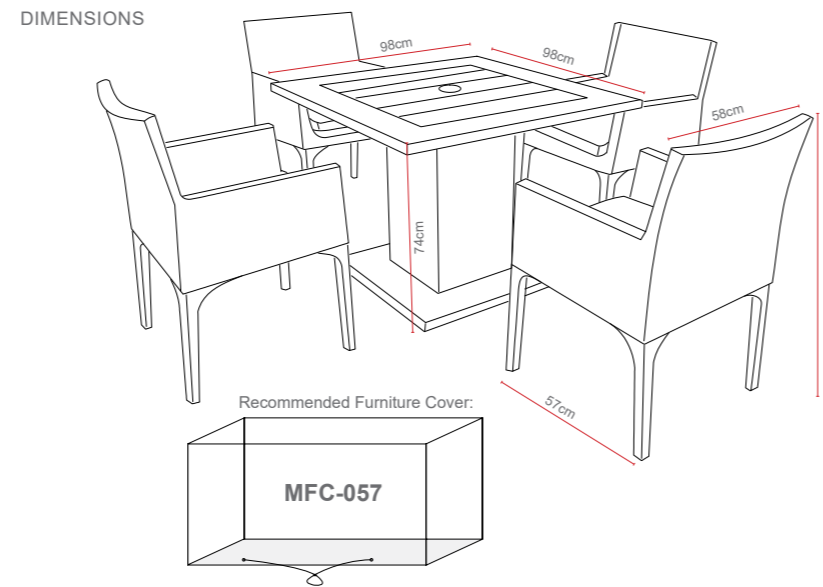

Stockholm 4 Seat Square Set