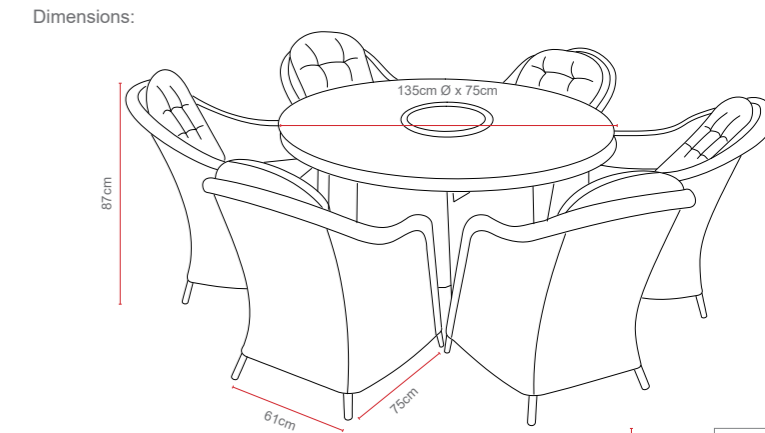

6 Seat Round Set with Sepino Chairs