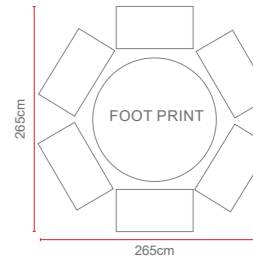

Recommended Furniture Cover: