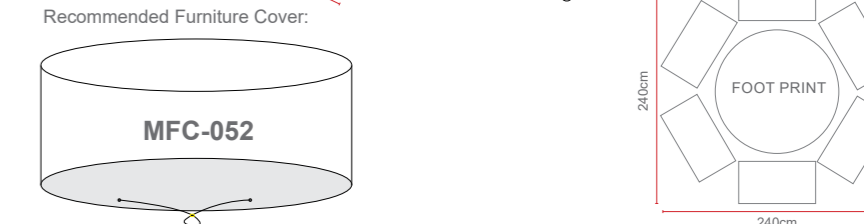

Sicily 6 Seat Round Set with Lazy Susan