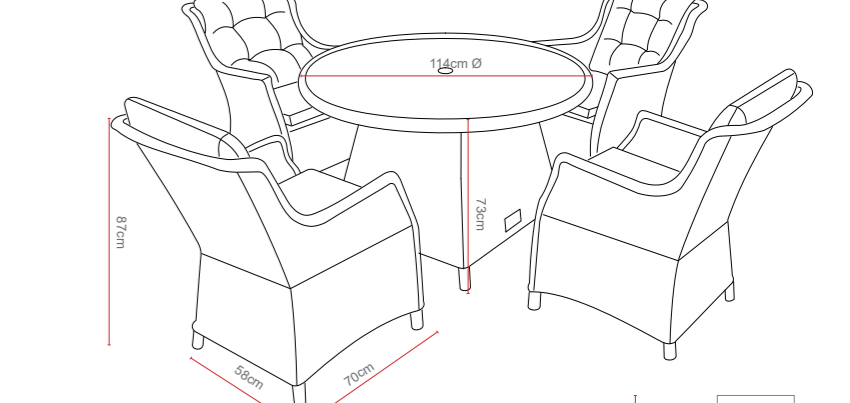

Dimensions: