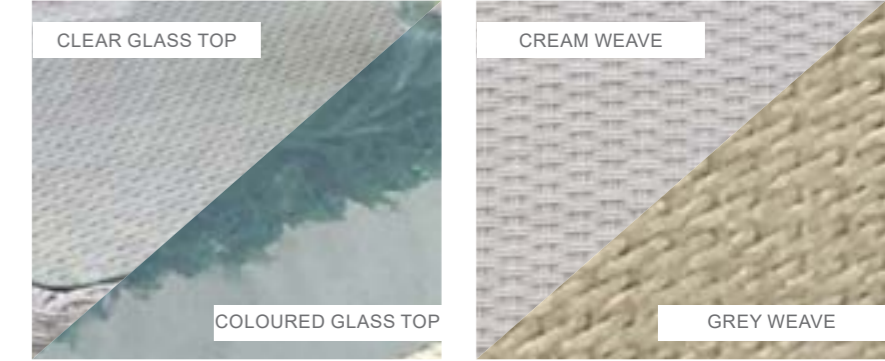

California Casual Dining Set with Armchair