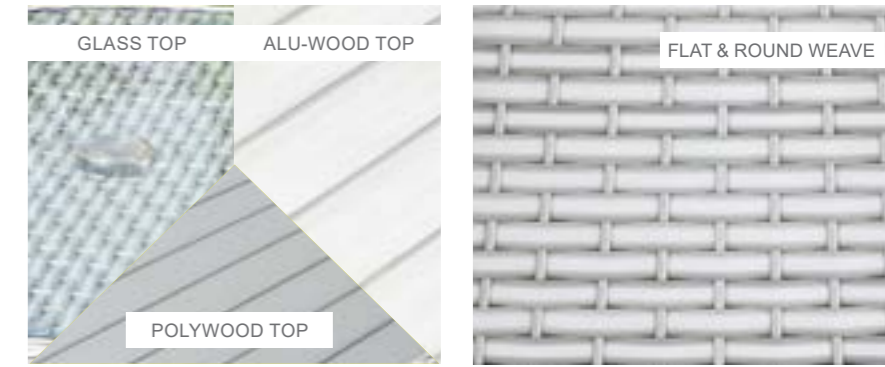

Biarritz 8 Seat Round Set