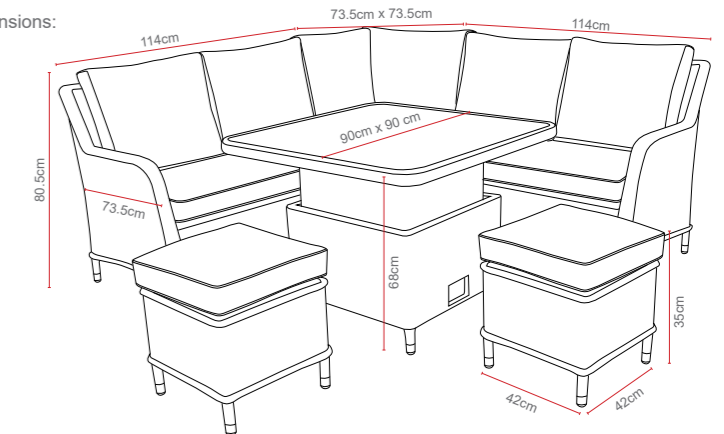

Dimensions: