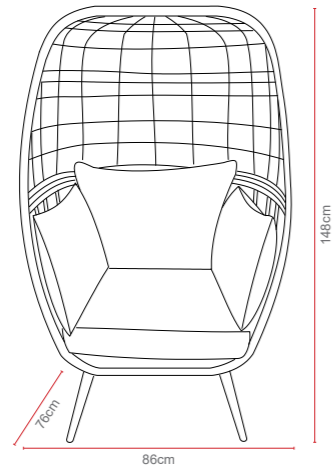

Single Sofa Chair