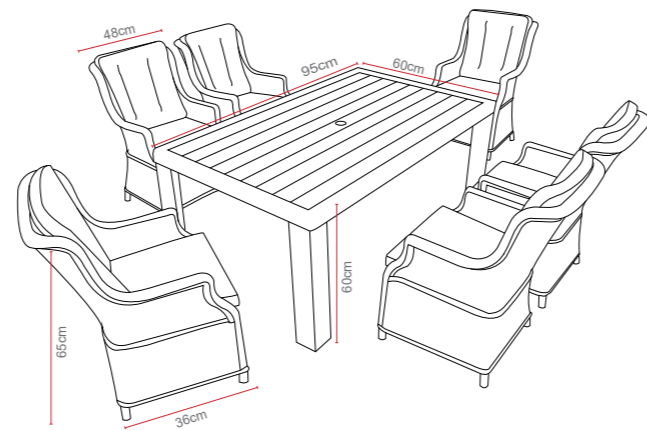

Amalfi Children's 6 Seat Rectangular Set

Dimensions:

OPTIONS	6 CHILDREN'S SEAT RECTANGULAR SET	Sets / Cartons
MJT-851	GLASS TABLE TOP WITH DARK GREY FLAT & ROUND WEAVE. ALUMINIUM TUBE FRAME WITH BSFR CUSHIONS. PARASOL HOLE.	1 Set / 4 Cartons
MJT-855	POLYWOOD TABLE TOP WITH LIGHT GREY FLAT & ROUND WEAVE. ALUMINIUM TUBE FRAME WITH BSFR CUSHIONS. PARASOL HOLE.	1 Set / 4 Cartons

Amalfi Sofa's

OPTIONS	AMALFI 2 SEAT SOFA	Sets / Cartons
MJT-650	GREY FLAT & ROUND WEAVE. ALUMINIUM TUBE FRAME WITH BSFR CUSHIONS	1 Per Carton
MJT-650-LGR	LIGHT GREY FLAT & ROUND WEAVE. ALUMINIUM TUBE FRAME WITH BSFR CUSHIONS	1 Per Carton
MJT-650-N	NATURAL FLAT & ROUND WEAVE. ALUMINIUM TUBE FRAME WITH BSFR CUSHIONS	1 Per Carton

OPTIONS	AMALFI 3 SEAT SOFA	Sets / Cartons
MJT-713	GREY FLAT & ROUND WEAVE. ALUMINIUM TUBE FRAME WITH BSFR CUSHIONS	1 Per Carton
MJT-713-LGR	LIGHT GREY FLAT & ROUND WEAVE. ALUMINIUM TUBE FRAME WITH BSFR CUSHIONS	1 Per Carton
MJT-713-N	NATURAL FLAT & ROUND WEAVE. ALUMINIUM TUBE FRAME WITH BSFR CUSHIONS	1 Per Carton

Amalfi Lazy Suzans

60cm Ø

OPTIONS	AMALFI 60CM LAZY SUSAN	Sets / Cartons
MJT-648	GLASS TABLE TOP. DARK GREY FLAT & ROUND WEAVE. ALUMINIUM TUBE FRAME - 60cm Ø	1 Per Carton
MJT-648-LGR	GLASS TABLE TOP. LIGHT GREY FLAT & ROUND WEAVE. ALUMINIUM TUBE FRAME - 60cm Ø	1 Per Carton
MJT-648-N	GLASS TABLE TOP. NATURAL FLAT & ROUND WEAVE. ALUMINIUM TUBE FRAME - 60cm Ø	1 Per Carton
MJT-756	POLYWOOD TABLE TOP. GREY FLAT & ROUND WEAVE. ALUMINIUM TUBE FRAME - 60cm Ø	1 Per Carton
MJT-756-LGR	POLYWOOD TABLE TOP. LIGHT GREY FLAT & ROUND WEAVE. ALUMINIUM TUBE FRAME - 60cm Ø	1 Per Carton

70cm Ø