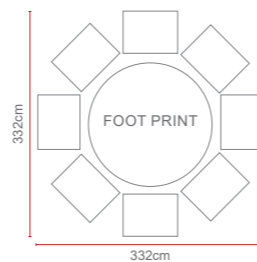

Recommended Furniture Cover: