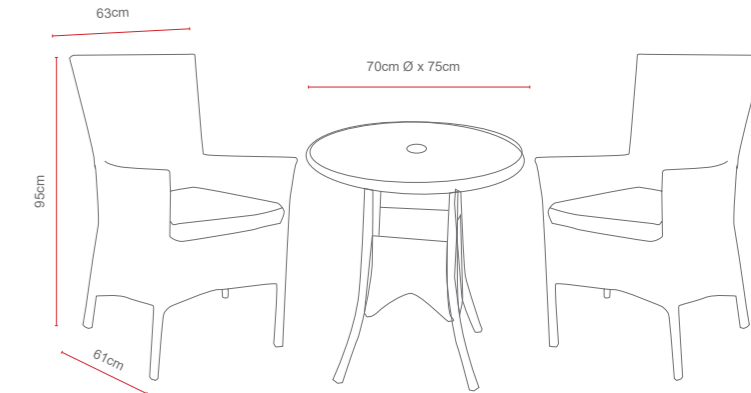

Victoria Bistro Set

Dimensions:

Recommended Furniture Cover:

OPTIONS	VICTORIA BISTRO SET - GLASS TABLE TOP	Sets / Cartons
MKK-301	TEMPERED GLASS TABLE TOP WITH DOUBLE FLAT WEAVE WITH TABLE AND 2 CHAIRS. ALUMINIUM TUBE FRAME ON BOTH CHAIRS & TABLE WITH BSFR CUSHIONS. PARASOL HOLE	1 Carton With Stacking Chairs