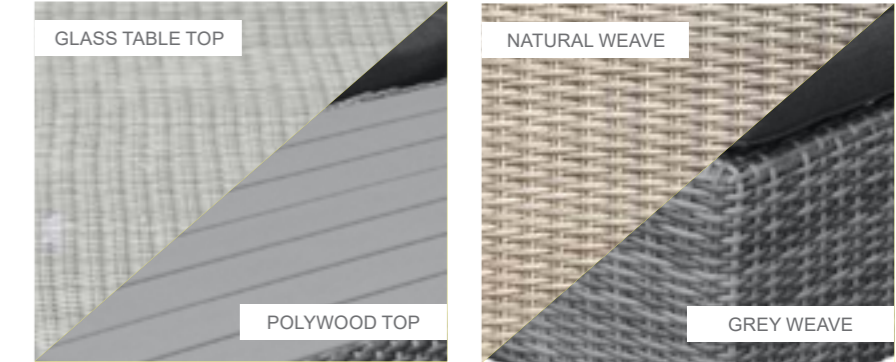

Lisbon Small Corner Set