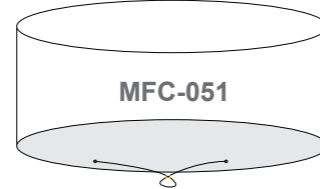

Recommended Furniture Cover: