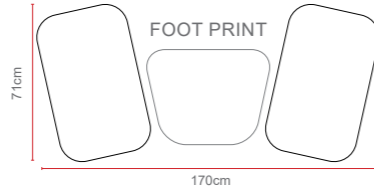

Ballygowan Tete-A-Tete Set

Dimensions:

OPTIONS	BALLYGOWAN TETE-A-TETE SET	Sets / Cartons
MCA-259-BRC	HAMMERED BRONZE ALUMINIUM WITH CREAM & CHOCOLATE BSFR CUSHIONS	1 Set / 2 Cartons
MCA-259-OT	OATMEAL ALUMINIUM WITH CHERRY BSFR CUSHIONS	1 Set / 2 Cartons
MCA-259-CRC	HAMMERED CREAM ALUMINIUM WITH CHOCOLATE & CREAM BSFR CUSHIONS	1 Set / 2 Cartons

Ballygowan Sun Lounger

Dimensions:

OPTIONS	BALLYGOWAN SUN LOUNGER	Sets / Cartons
MCA-260-BRC	HAMMERED BRONZE ALUMINIUM WITH CREAM & CHOCOLATE BSFR CUSHIONS	1 Per Carton
MCA-260-OT	OATMEAL ALUMINIUM WITH CHERRY BSFR CUSHIONS	1 Per Carton
MCA-260-CRC	HAMMERED CREAM ALUMINIUM WITH CHOCOLATE & CREAM BSFR CUSHIONS	1 Per Carton