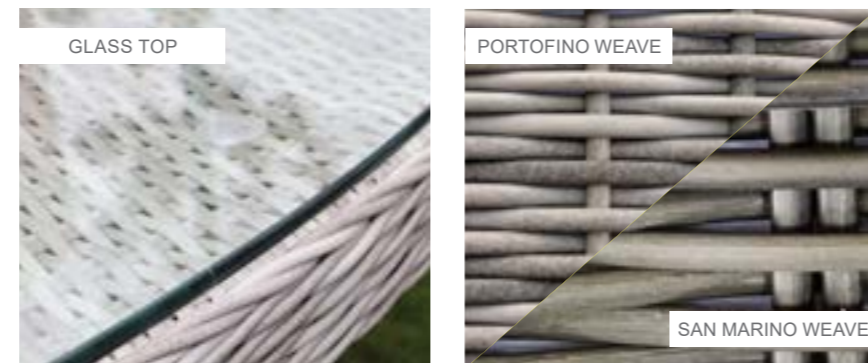

8 Seat Round Set with Verona Chairs