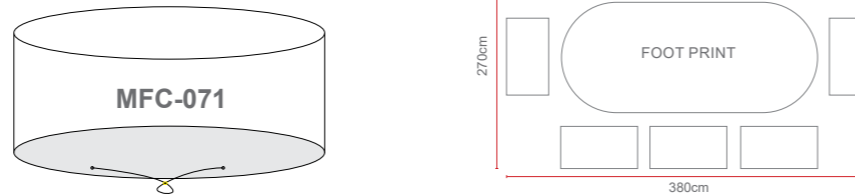

Recommended Furniture Cover: