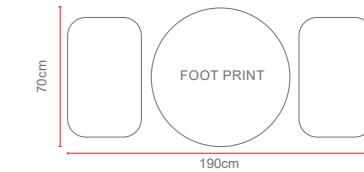

Victoria Bistro Set

Dimensions:

Recommended Furniture Cover:

OPTIONS	VICTORIA BISTRO SET - GLASS TABLE TOP	Sets / Cartons
MKK-301	TEMPERED GLASS TABLE TOP WITH DOUBLE FLAT WEAVE WITH TABLE AND 2 CHAIRS. ALUMINIUM TUBE FRAME ON BOTH CHAIRS & TABLE WITH BSFR CUSHIONS. PARASOL HOLE	1 Carton With Stacking Chairs