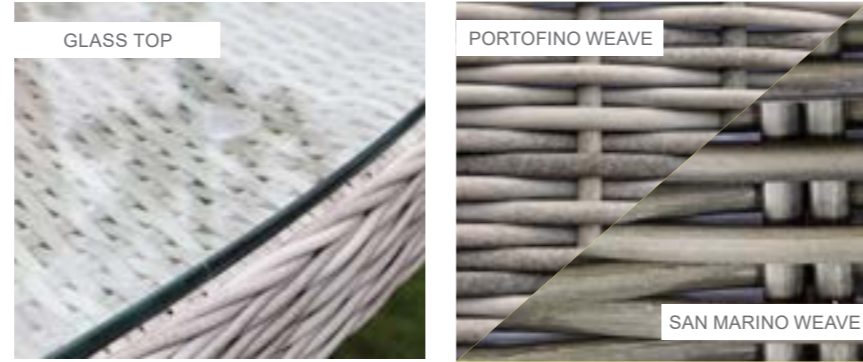

4 Seat Round Set with Sepino Chairs