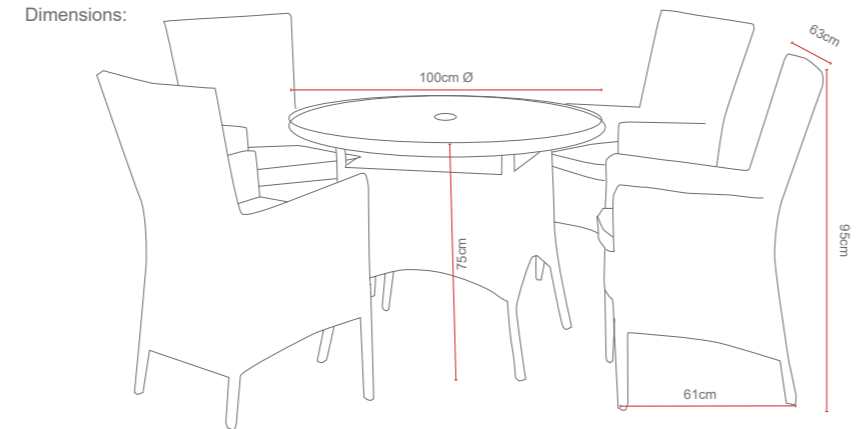

Victoria 4 Seat Round Set