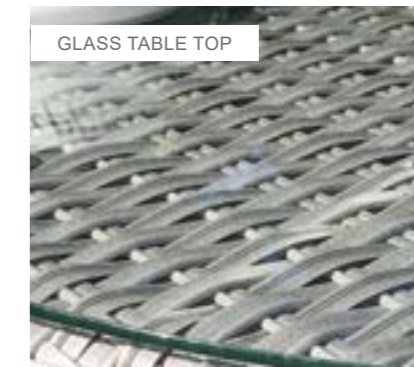

Victoria Bistro Set

Dimensions:

Recommended Furniture Cover:

OPTIONS	VICTORIA BISTRO SET - GLASS TABLE TOP	Sets / Cartons
MKK-301	TEMPERED GLASS TABLE TOP WITH DOUBLE FLAT WEAVE WITH TABLE AND 2 CHAIRS. ALUMINIUM TUBE FRAME ON BOTH CHAIRS & TABLE WITH BSFR CUSHIONS. PARASOL HOLE	1 Carton With Stacking Chairs