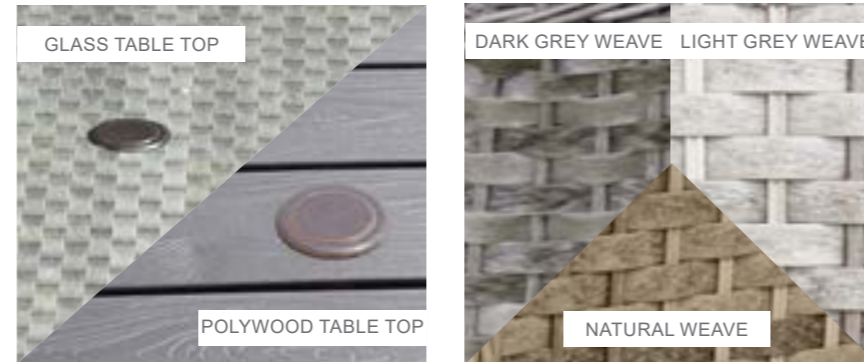

Amalfi Circular Ice Bucket Set