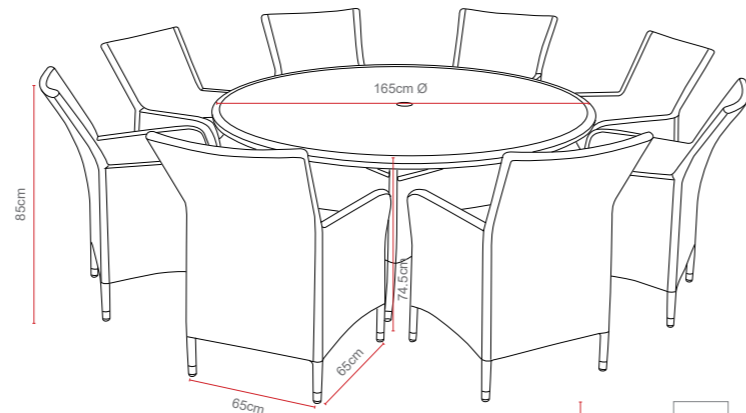

Dimensions: