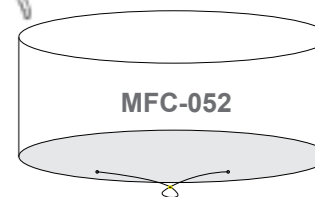

Recommended Furniture Cover: