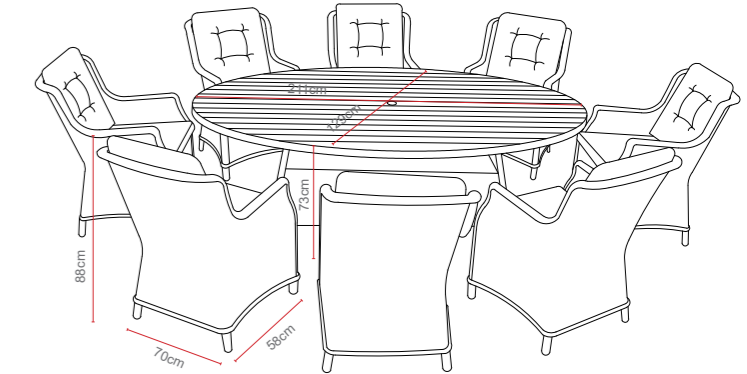

Biarritz 8 Seat Round Set

Recommended Furniture Cover:

OPTIONS	BIARRITZ 8 SEAT ROUND SET WITH SQUARE BACK CHAIRS	Sets / Cartons
MGN-020	BRUSHED ALU-WOOD TABLE TOP WITH LIGHT GREY FLAT & ROUND WEAVE WITH TABLE AND 8 CHAIRS. ALUMINIUM TUBE FRAME WITH BSFR CUSHIONS.	1 Set / 5 Cartons
MGN-020-G	GLASS TABLE TOP WITH LIGHT GREY FLAT & ROUND WEAVE WITH TABLE AND 8 CHAIRS. ALUMINIUM TUBE FRAME WITH BSFR CUSHIONS.	1 Set / 5 Cartons
MGN-020-P	POLYWOOD TABLE TOP WITH LIGHT GREY FLAT & ROUND WEAVE WITH TABLE AND 8 CHAIRS. ALUMINIUM TUBE FRAME WITH BSFR CUSHIONS.	1 Set / 5 Cartons

Biarritz 6 Seat Oval Set

Dimensions:

Recommended Furniture Cover:

OPTIONS	BIARRITZ 6 SEAT OVAL SET WITH SQUARE BACK CHAIRS	Sets / Cartons
MGN-021	BRUSHED ALU-WOOD TABLE TOP WITH LIGHT GREY FLAT & ROUND WEAVE WITH TABLE AND 6 CHAIRS. ALUMINIUM TUBE FRAME WITH BSFR CUSHIONS.	1 Set / 4 Cartons
MGN-021-G	GLASS TABLE TOP WITH LIGHT GREY FLAT & ROUND WEAVE WITH TABLE AND 6 CHAIRS. ALUMINIUM TUBE FRAME WITH BSFR CUSHIONS.	1 Set / 4 Cartons
MGN-021-P	POLYWOOD TABLE TOP WITH LIGHT GREY FLAT & ROUND WEAVE WITH TABLE AND 6 CHAIRS. ALUMINIUM TUBE FRAME WITH BSFR CUSHIONS.	1 Set / 4 Cartons

Biarritz 8 Seat Oval Set

Dimensions:

Recommended Furniture Cover:

OPTIONS	BIARRITZ 8 SEAT OVAL SET WITH SQUARE BACK CHAIRS	Sets / Cartons
MGN-026	BRUSHED ALU-WOOD TABLE TOP WITH LIGHT GREY FLAT & ROUND WEAVE WITH TABLE AND 8 CHAIRS. ALUMINIUM TUBE FRAME WITH BSFR CUSHIONS.	1 Set / 5 Cartons
MGN-026-G	GLASS TABLE TOP WITH LIGHT GREY FLAT & ROUND WEAVE WITH TABLE AND 8 CHAIRS. ALUMINIUM TUBE FRAME WITH BSFR CUSHIONS.	1 Set / 5 Cartons
MGN-026-P	POLYWOOD TABLE TOP WITH LIGHT GREY FLAT & ROUND WEAVE WITH TABLE AND 8 CHAIRS. ALUMINIUM TUBE FRAME WITH BSFR CUSHIONS.	1 Set / 5 Cartons