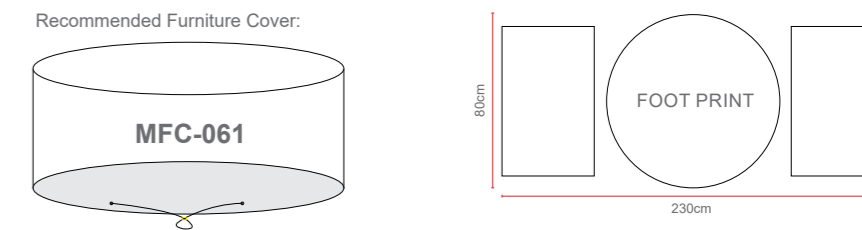

Biarritz Round Back Bistro Set

Dimensions:

Recommended Furniture Cover:

OPTIONS	BIARRITZ ROUND BACK BISTRO SET	Sets / Cartons
MGN-001	BRUSHED ALU-WOOD TABLE TOP WITH LIGHT GREY FLAT & ROUND WEAVE WITH TABLE AND 2 CHAIRS. ALUMINIUM TUBE FRAME WITH BSFR CUSHIONS.	1 Set / 2 Cartons
MGN-001-G	GLASS TABLE TOP WITH LIGHT GREY FLAT & ROUND WEAVE WITH TABLE AND 2 CHAIRS. ALUMINIUM TUBE FRAME WITH BSFR CUSHIONS.	1 Set / 2 Cartons
MGN-001-P	POLYWOOD TABLE TOP WITH LIGHT GREY FLAT & ROUND WEAVE WITH TABLE AND 2 CHAIRS. ALUMINIUM TUBE FRAME WITH BSFR CUSHIONS.	1 Set / 2 Cartons