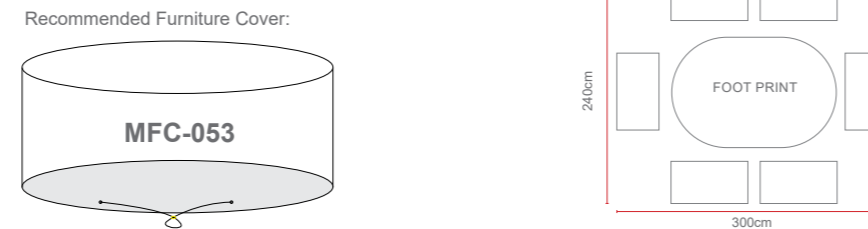

Amalfi 6 Seat Oval Set