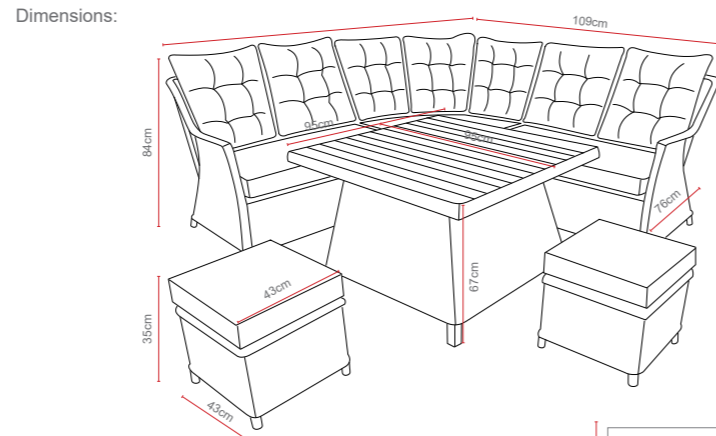

Biarritz Square Casual Dining Set