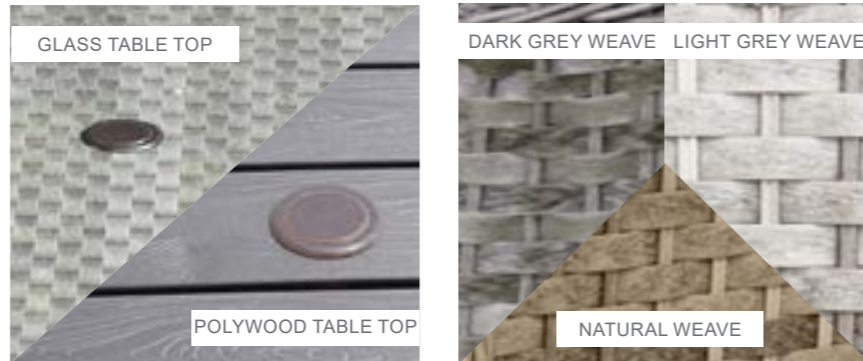

Amalfi Children's 6 Seat Rectangular Set

Dimensions: