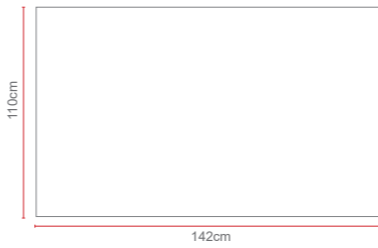

California 6-10 Seater Cube Set

Dimensions:

FOOT PRINT

Recommended Furniture Cover:

OPTIONS	CALIFORNIA 6-10 SEAT CUBE SET	Sets / Cartons
MNK-520-GY	ZINC PLATED STEEL FRAME ON BOTH TABLE AND CHAIRS WITH DOUBLE WEAVE MIX, GLASS TABLE TOP AND BSFR CUSHIONS.	1 Set / 3 Cartons