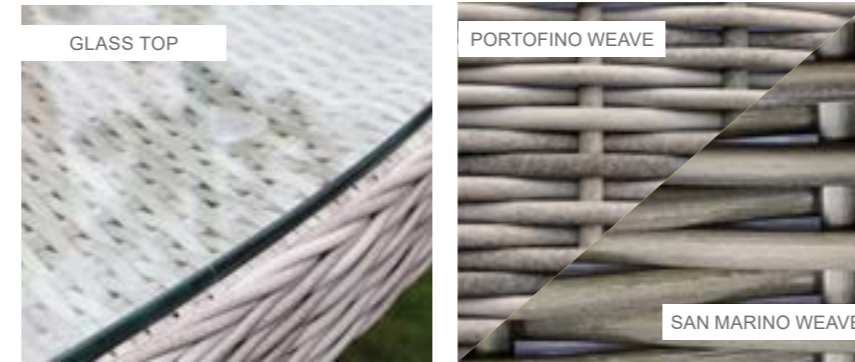

Casual Dining Set with Adjustable Table