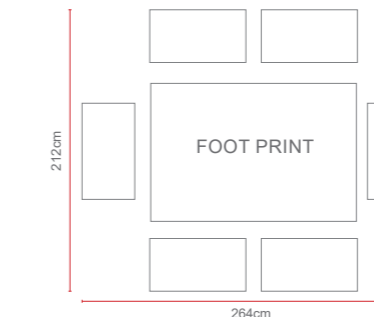

OPTIONS

STOCKHOLM 6 SEAT RECTANGULAR SET *Sets / Cartons*

MGN-202 BLACK APLUS FABRIC WITH ALUMINIUM TABLE AND 6 CHAIRS. 1 Set / 5 Cartons

ALUMINIUM FRAME CHAIRS WITH BSFR CUSHIONS.

BLACK SLOT ALUMINIUM TABLE AND TABLE TOP.