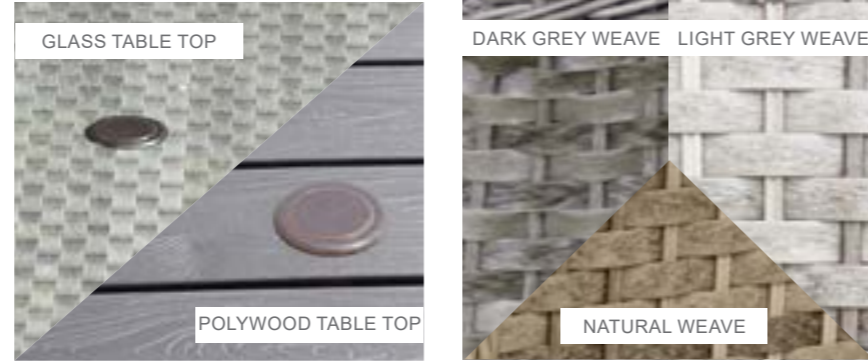

Amalfi 3 Seat Coffee Set