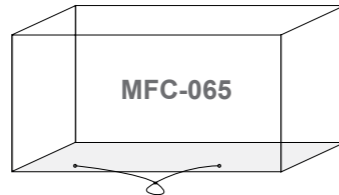

HEIGHT ADJUSTABLE
LOUNGING & DINING

Recommended Furniture Cover: