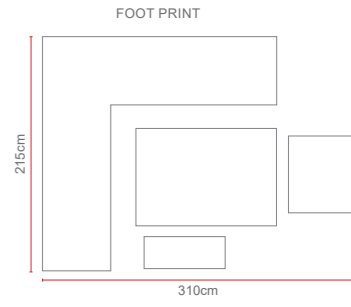

Recommended Furniture Cover: