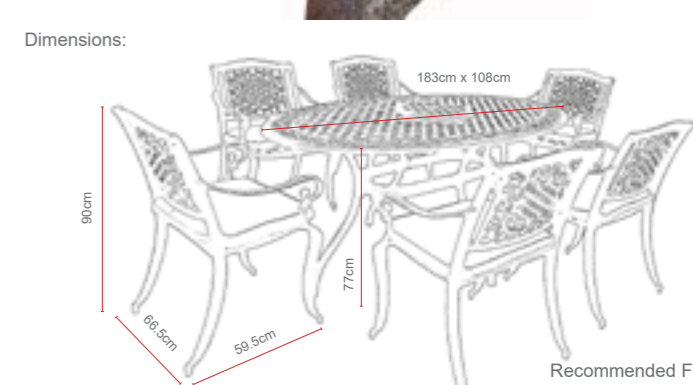

Recommended Furniture Cover:

Ballygowan 6 Seat Oval Set with Lazy Susan

OPTIONS BALLYGOWAN 6 SEAT OVAL SET WITH LAZY SUSAN

OPTIONS	DESCRIPTION	Sets / Cartons
MCA-295-BRC	HAMMERED BRONZE ALUMINIUM WITH CREAM & CHOCOLATE BSFR CUSHIONS	1 Set / 5 Cartons
MCA-295-OT	OATMEAL ALUMINIUM WITH CHERRY BSFR CUSHIONS	1 Set / 5 Cartons
MCA-295-CRC	HAMMERED CREAM ALUMINIUM WITH CHOCOLATE & CREAM BSFR CUSHIONS	1 Set / 5 Cartons