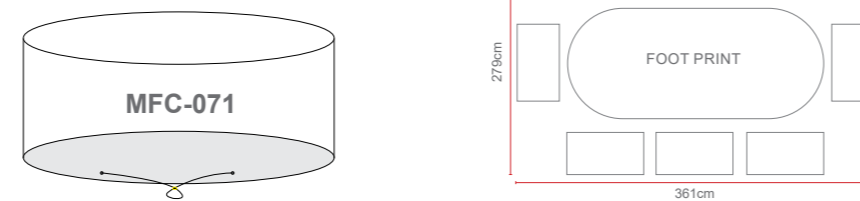

Recommended Furniture Cover: