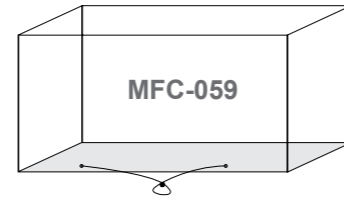

Recommended Furniture Cover: