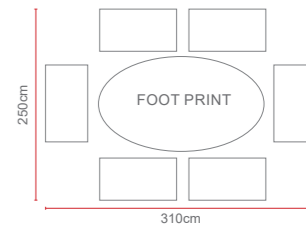

Recommended Furniture Cover: