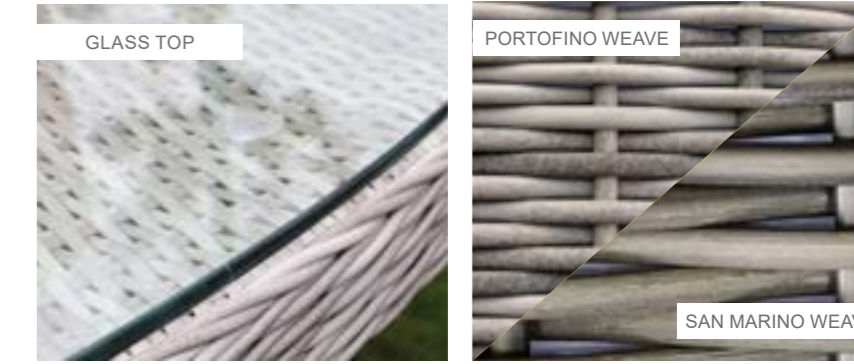

Companion with Verona Chairs