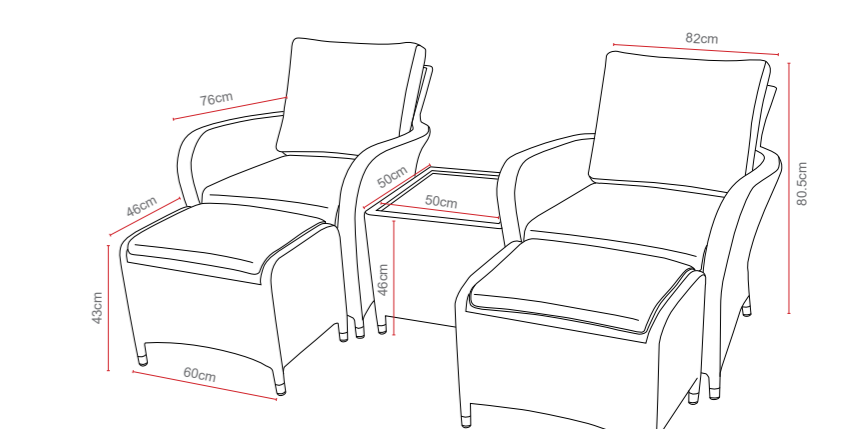

Madeira Lounge Companion Set