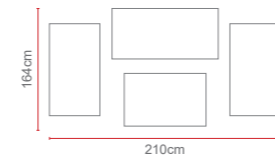

Lisbon 2 Seat Coffee Set

Dimensions:

Recommended Furniture Cover:

FOOT PRINT

OPTIONS	LISBON 2 SEAT COFFEE SET	Sets / Cartons
MNE-212	GLASS TABLE TOP WITH NATURAL COLOUR FLAT & HALF ROUND WEAVE WITH TABLE, 2 SEATS AND SOFA. ALUMINIUM TUBE FRAME WITH BSFR CUSHIONS.	1 Set / 2 Cartons
MNE-312-GR	POLYWOOD TABLE TOP WITH GREY COLOUR FLAT & HALF ROUND WEAVE WITH TABLE, 2 SEATS AND SOFA. ALUMINIUM TUBE FRAME WITH BSFR CUSHIONS.	1 Set / 2 Cartons

Lisbon Small Corner Set

Dimensions:

Recommended Furniture Cover:

FOOT PRINT

OPTIONS	LISBON SMALL CORNER SET - ADJUSTABLE TABLE	Sets / Cartons
MNE-214	GLASS TABLE TOP WITH NATURAL COLOUR FLAT & HALF ROUND WEAVE WITH TABLE, CORNER SOFA'S AND 2 STOOLS. ALUMINIUM TUBE FRAME WITH BSFR CUSHIONS.	1 Set / 3 Cartons
MNE-314-GR	POLYWOOD TABLE TOP WITH GREY COLOUR FLAT & HALF ROUND WEAVE WITH TABLE, CORNER SOFA'S AND 2 STOOLS. ALUMINIUM TUBE FRAME WITH BSFR CUSHIONS.	1 Set / 3 Cartons