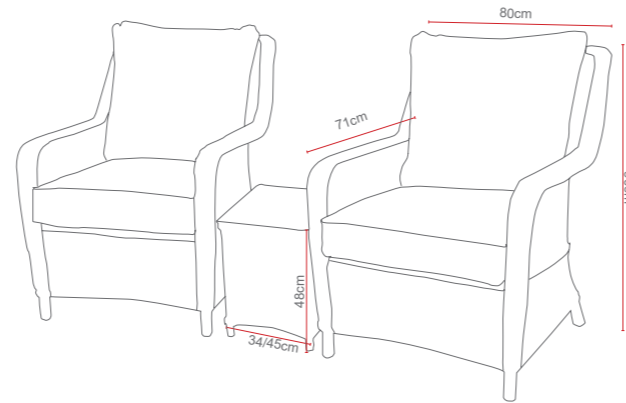

Recommended Furniture Cover: