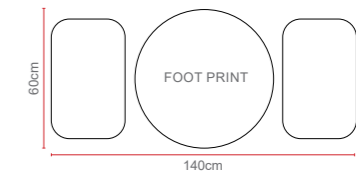

Dimensions: