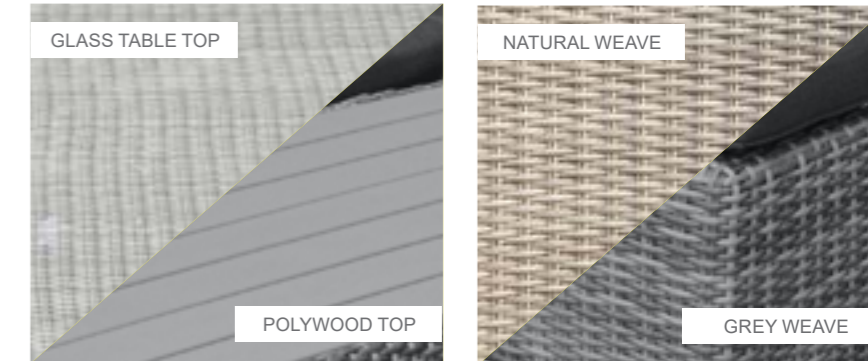

Lisbon 6 Seat Round Set with Lazy Susan