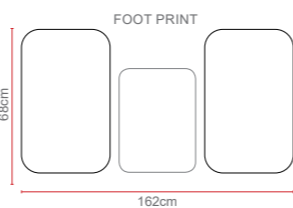

Recommended Furniture Cover: