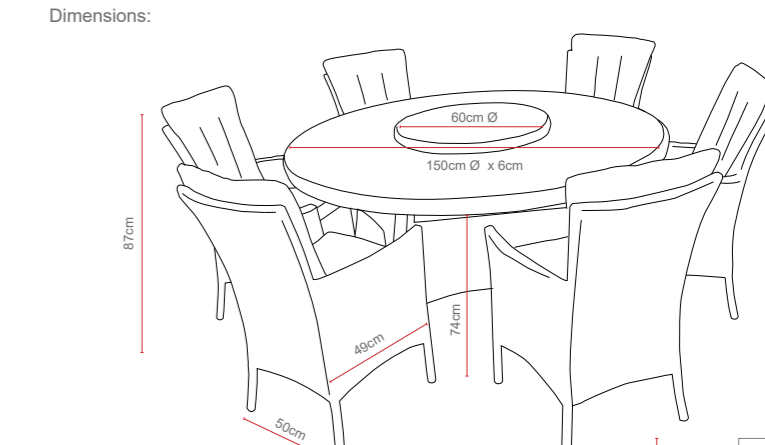

Sicily 6 Seat Round Set with Lazy Susan