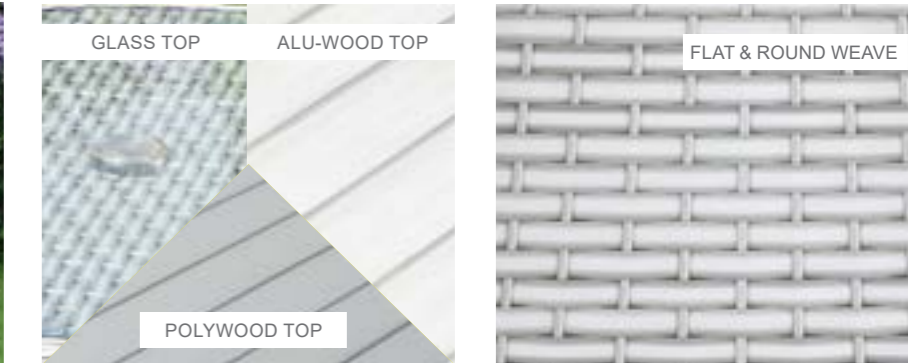

Biarritz Reclining Lounge Companion Set