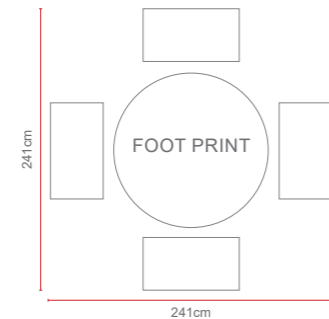

Ballygowan 4 Seat Round Set

OPTIONS	BALLYGOWAN 4 SEAT ROUND SET	Sets / Cartons
MCA-292-BRC	HAMMERED BRONZE ALUMINIUM WITH CREAM & CHOCOLATE BSFR CUSHIONS	1 Set / 4 Cartons
MCA-292-OT	OATMEAL ALUMINIUM WITH CHERRY BSFR CUSHIONS	1 Set / 4 Cartons
MCA-292-CRC	HAMMERED CREAM ALUMINIUM WITH CHOCOLATE & CREAM BSFR CUSHIONS	1 Set / 4 Cartons

Dimensi

Recommended Furniture Cover:

Ballygowan 6 Seat Round Set with Lazy Susan

OPTIONS	BALLYGOWAN 6 SEAT ROUND SET WITH LAZY SUSAN	Sets / Cartons
MCA-293-BRC	HAMMERED BRONZE ALUMINIUM WITH CREAM & CHOCOLATE BSFR CUSHIONS	1 Set / 5 Cartons
MCA-293-OT	OATMEAL ALUMINIUM WITH CHERRY BSFR CUSHIONS	1 Set / 5 Cartons
MCA-293-CRC	HAMMERED CREAM ALUMINIUM WITH CHOCOLATE & CREAM BSFR CUSHIONS	1 Set / 5 Cartons

Dimensions:

Recommended Furniture Cover: