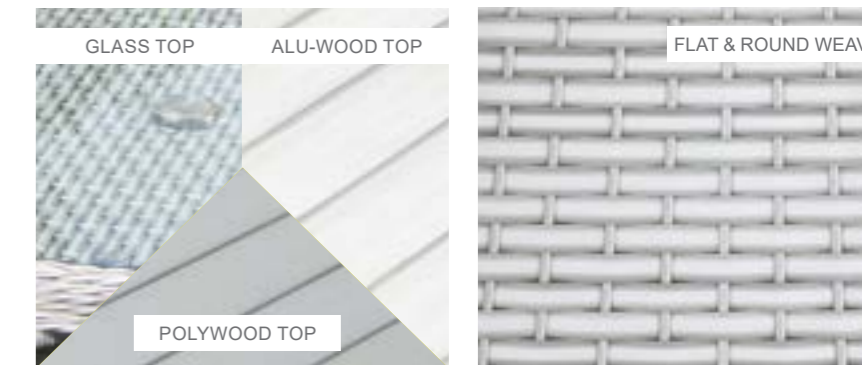

Biarritz Round Back Bistro Set

Dimensions:

Recommended Furniture Cover:

OPTIONS	BIARRITZ ROUND BACK BISTRO SET	Sets / Cartons
MGN-001	BRUSHED ALU-WOOD TABLE TOP WITH LIGHT GREY FLAT & ROUND WEAVE WITH TABLE AND 2 CHAIRS. ALUMINIUM TUBE FRAME WITH BSFR CUSHIONS.	1 Set / 2 Cartons
MGN-001-G	GLASS TABLE TOP WITH LIGHT GREY FLAT & ROUND WEAVE WITH TABLE AND 2 CHAIRS. ALUMINIUM TUBE FRAME WITH BSFR CUSHIONS.	1 Set / 2 Cartons
MGN-001-P	POLYWOOD TABLE TOP WITH LIGHT GREY FLAT & ROUND WEAVE WITH TABLE AND 2 CHAIRS. ALUMINIUM TUBE FRAME WITH BSFR CUSHIONS.	1 Set / 2 Cartons