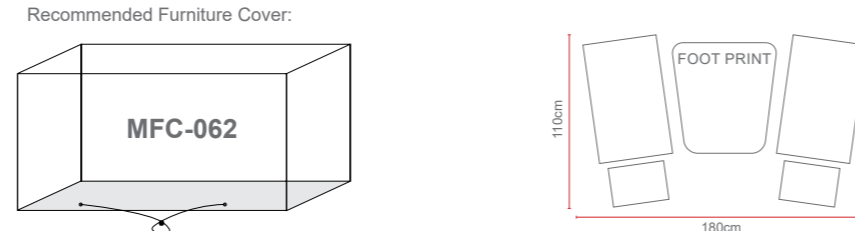

The SICILY Range

5 YEAR U.V. GUARANTEE

- ALUMINIUM FRAME
- FLAT HALF ROUND WEAVE
- BSFR CUSHIONS.
- GLASS TABLE TOPS

Sicily Recliner Companion Set

OPTIONS **SICILY RECLINER COMPANION SET** *Sets / Cartons*
 MKS-120 GLASS TABLE TOP WITH GREY COLOUR HALF ROUND WEAVE WITH TABLE AND 2 CHAIRS. ALUMINIUM TUBE FRAME WITH BSFR CUSHIONS. RECLINING CHAIRS *1 Set / 2 Cartons*