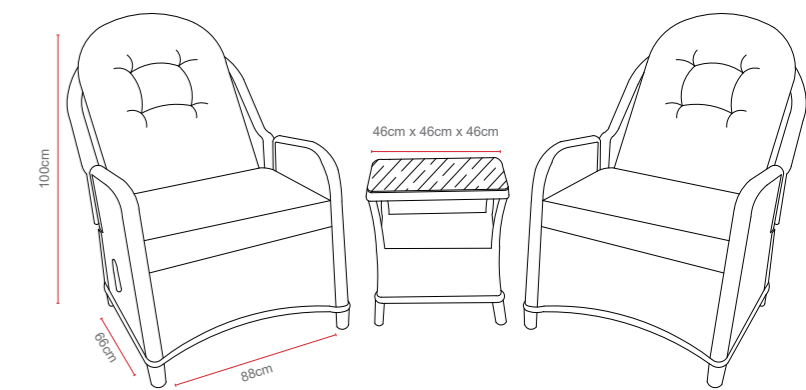

Dimensions: