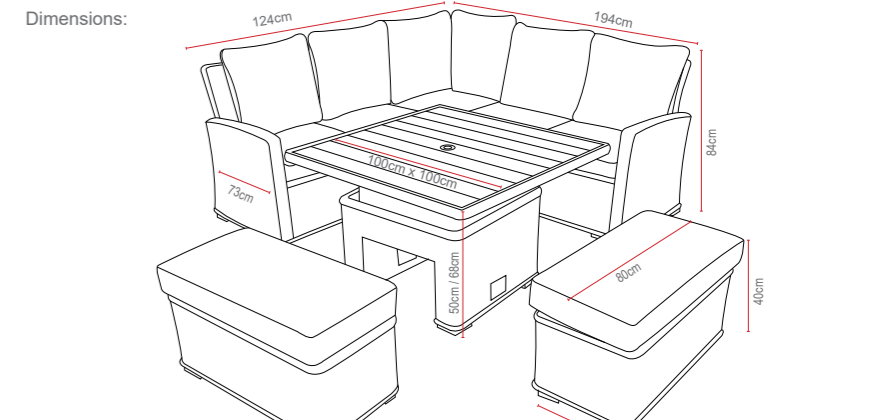

Amalfi Square Casual Sofa Set with Adjustable Table