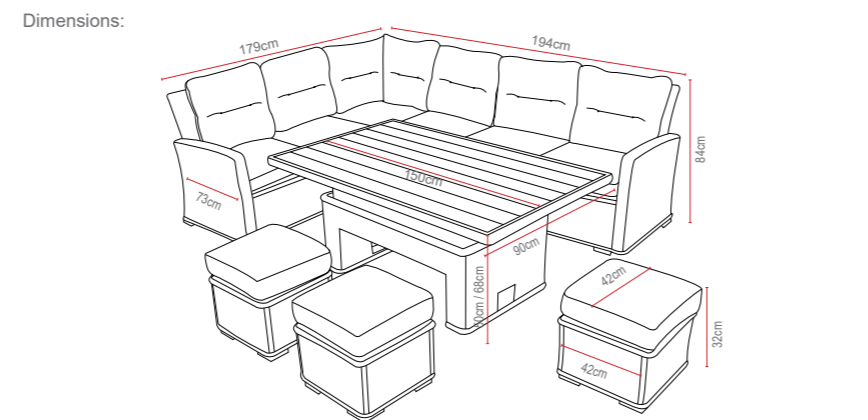

Amalfi Casual Sofa Set with Adjustable Table