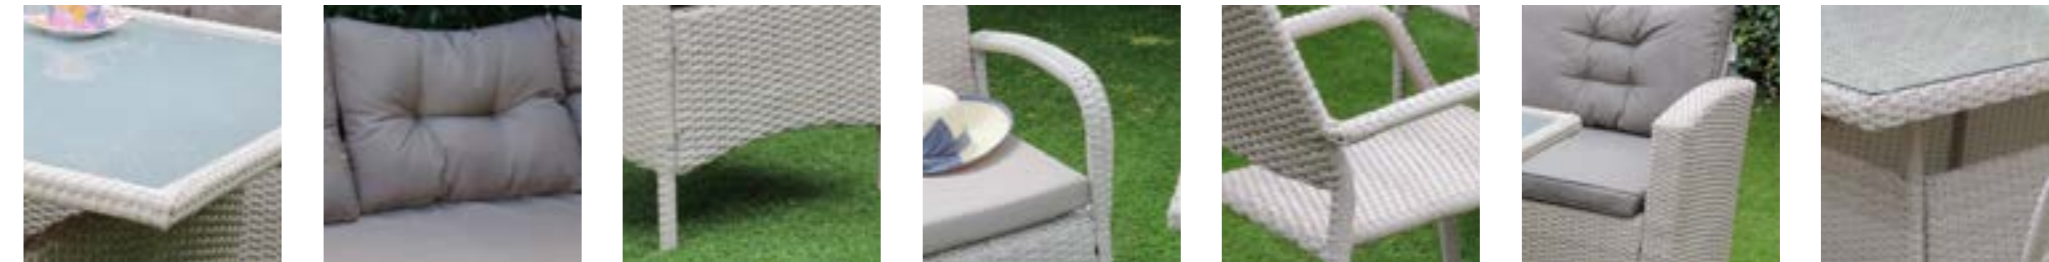

California 4-8 Seater Cube Set

Dimensions:

Recommended Furniture Cover:

OPTIONS	CALIFORNIA 4-8 SEAT CUBE SET	Sets / Cartons
MNK-519-GY	ZINC PLATED STEEL FRAME ON BOTH TABLE AND CHAIRS WITH DOUBLE WEAVE MIX, GLASS TABLE TOP AND BSFR CUSHIONS.	1 Set / 4 Cartons