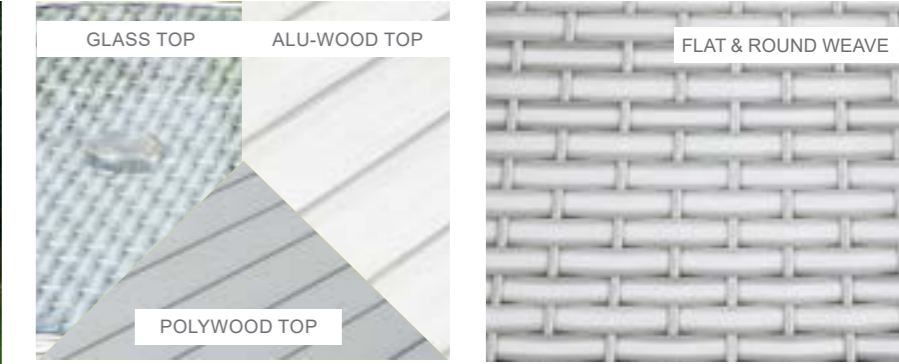

Biarritz 6 Seat Oval Set