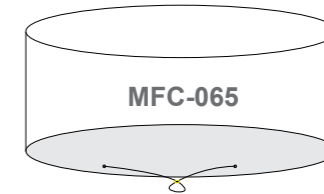

Recommended Furniture Cover: