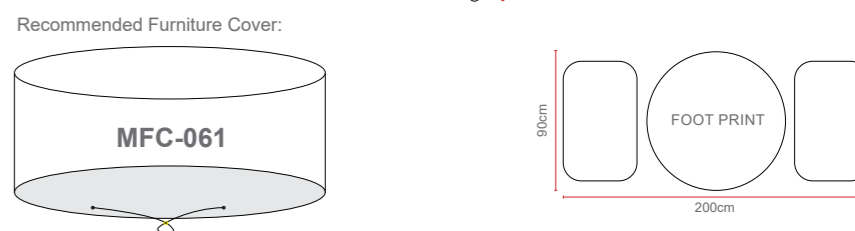

Sicily 2 Seat Round Set