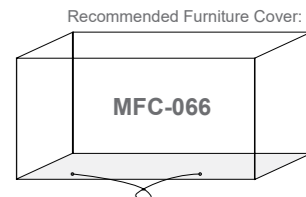

Stockholm Coffee Set