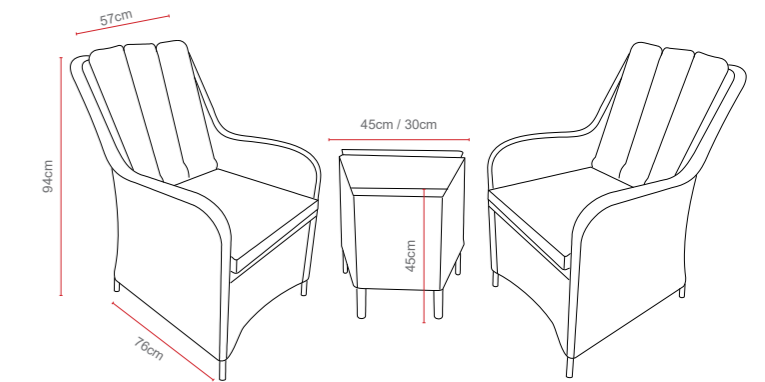

Dimensions: