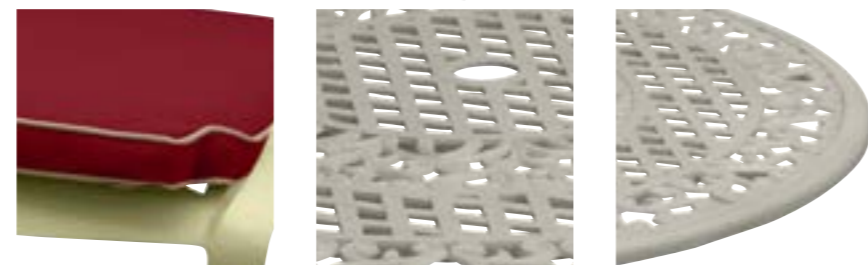

Ballygowan 4 Seat Round Set

OPTIONS	BALLYGOWAN 4 SEAT ROUND SET	Sets / Cartons
MCA-292-BRC	HAMMERED BRONZE ALUMINIUM WITH CREAM & CHOCOLATE BSFR CUSHIONS	1 Set / 4 Cartons
MCA-292-OT	OATMEAL ALUMINIUM WITH CHERRY BSFR CUSHIONS	1 Set / 4 Cartons
MCA-292-CRC	HAMMERED CREAM ALUMINIUM WITH CHOCOLATE & CREAM BSFR CUSHIONS	1 Set / 4 Cartons

Dimensi

Recommended Furniture Cover:

Ballygowan 6 Seat Round Set with Lazy Susan

OPTIONS	BALLYGOWAN 6 SEAT ROUND SET WITH LAZY SUSAN	Sets / Cartons
MCA-293-BRC	HAMMERED BRONZE ALUMINIUM WITH CREAM & CHOCOLATE BSFR CUSHIONS	1 Set / 5 Cartons
MCA-293-OT	OATMEAL ALUMINIUM WITH CHERRY BSFR CUSHIONS	1 Set / 5 Cartons
MCA-293-CRC	HAMMERED CREAM ALUMINIUM WITH CHOCOLATE & CREAM BSFR CUSHIONS	1 Set / 5 Cartons

Dimensions:

Recommended Furniture Cover: