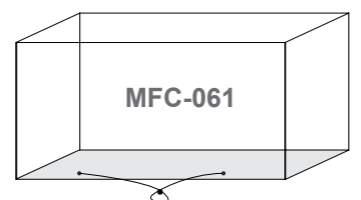

Recommended Furniture Cover: