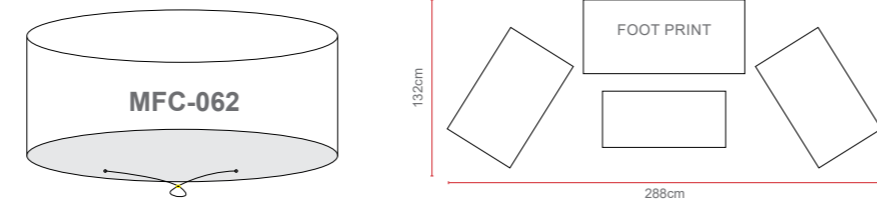

Biarritz 8 Seat Oval Set

Dimensions:

Recommended Furniture Cover:

OPTIONS	BIARRITZ 8 SEAT OVAL SET	Sets / Cartons
MGN-013	BRUSHED ALU-WOOD TABLE TOP WITH LIGHT GREY FLAT & ROUND WEAVE WITH TABLE AND 8 CHAIRS. ALUMINIUM TUBE FRAME WITH BSFR CUSHIONS.	1 Set / 5 Cartons
MGN-013-G	GLASS TABLE TOP WITH LIGHT GREY FLAT & ROUND WEAVE WITH TABLE AND 8 CHAIRS. ALUMINIUM TUBE FRAME WITH BSFR CUSHIONS.	1 Set / 5 Cartons
MGN-013-P	POLYWOOD TABLE TOP WITH LIGHT GREY FLAT & ROUND WEAVE WITH TABLE AND 8 CHAIRS. ALUMINIUM TUBE FRAME WITH BSFR CUSHIONS.	1 Set / 5 Cartons

Biarritz Reclining Lounge Companion Set

Dimensions:

Recommended Furniture Cover:

OPTIONS	ROUND BACK RECLINING LOUNGE COMPANION SET	Sets / Cartons
MGN-047	BRUSHED ALU-WOOD TABLE TOP WITH LIGHT GREY FLAT & ROUND WEAVE WITH TABLE, STOOLS AND 2 CHAIRS. ALUMINIUM TUBE FRAME WITH BSFR CUSHIONS.	1 Set Per Carton
MGN-047-G	GLASS TABLE TOP WITH LIGHT GREY FLAT & ROUND WEAVE WITH TABLE, STOOLS AND 2 CHAIRS. ALUMINIUM TUBE FRAME WITH BSFR CUSHIONS.	1 Set Per Carton
MGN-047-P	POLYWOOD TABLE TOP WITH LIGHT GREY FLAT & ROUND WEAVE WITH TABLE, STOOLS AND 2 CHAIRS. ALUMINIUM TUBE FRAME WITH BSFR CUSHIONS.	1 Set Per Carton

Biarritz 4 piece Coffee Set

Dimensions:

Recommended Furniture Cover:

OPTIONS	BIARRITZ ROUND BACK 4 PIECE COFFEE SET	Sets / Cartons
MGN-048	BRUSHED ALU-WOOD TABLE TOP WITH LIGHT GREY FLAT & ROUND WEAVE WITH TABLE, 2 SEATER AND 2 CHAIRS. ALUMINIUM TUBE FRAME WITH BSFR CUSHIONS.	1 Set / 2 Cartons
MGN-048-G	GLASS TABLE TOP WITH LIGHT GREY FLAT & ROUND WEAVE WITH TABLE, 2 SEATER AND 2 CHAIRS. ALUMINIUM TUBE FRAME WITH BSFR CUSHIONS.	1 Set / 2 Cartons
MGN-048-P	POLYWOOD TABLE TOP WITH LIGHT GREY FLAT & ROUND WEAVE WITH TABLE, 2 SEATER AND 2 CHAIRS. ALUMINIUM TUBE FRAME WITH BSFR CUSHIONS.	1 Set / 2 Cartons