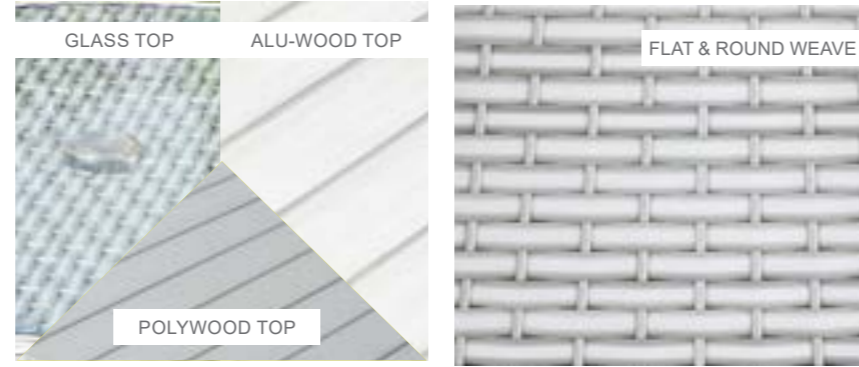

Biarritz 6 Seat Round Set