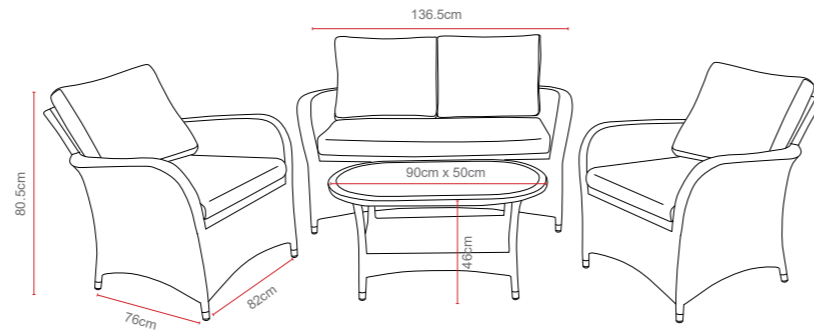

Dimensions: