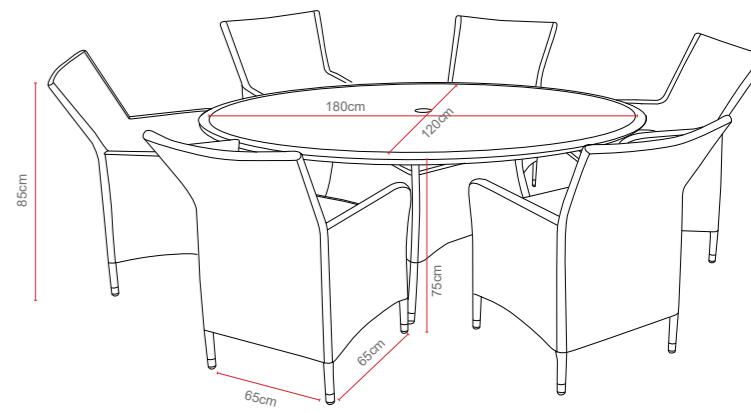

Dimensions: