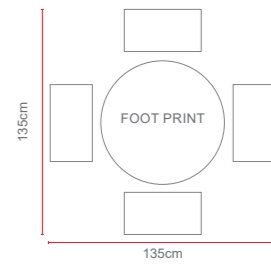

Dimensions: