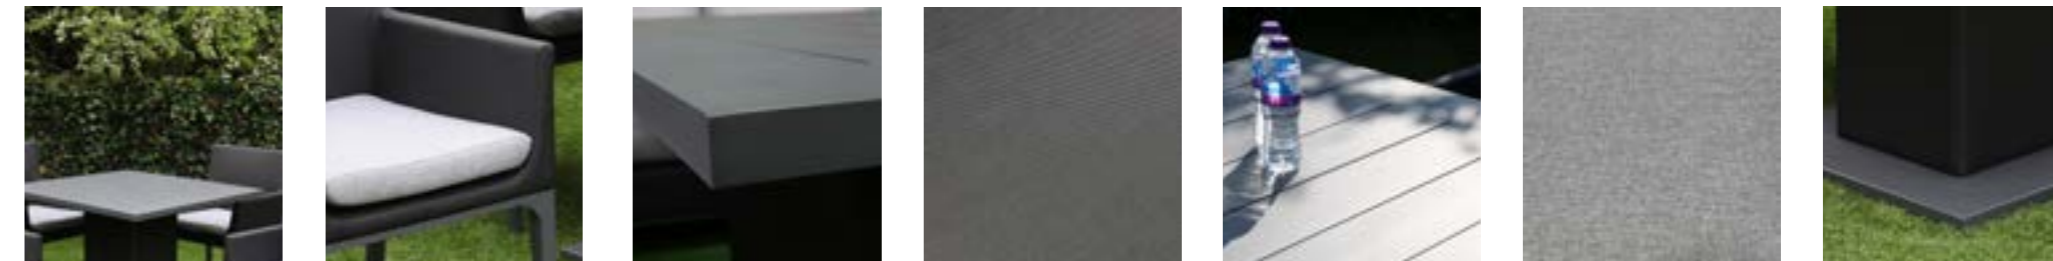

ALUMINIUM FRAME CHAIRS WITH BSFR CUSHIONS.

BLACK SLOT ALUMINIUM TABLE AND TABLE TOP.

Stockholm 6 Seat Rectangular Set

OPTIONS

STOCKHOLM 6 SEAT RECTANGULAR SET *Sets / Cartons*

MGN-202 BLACK APLUS FABRIC WITH ALUMINIUM TABLE AND 6 CHAIRS. 1 Set / 5 Cartons

ALUMINIUM FRAME CHAIRS WITH BSFR CUSHIONS.

BLACK SLOT ALUMINIUM TABLE AND TABLE TOP.

Stockholm 8 Seat Rectangular Set

OPTIONS	STOCKHOLM 8 SEAT RECTANGULAR SET	Sets / Cartons
MGN-203	BLACK APLUS FABRIC WITH ALUMINIUM TABLE AND 6 CHAIRS. ALUMINIUM FRAME CHAIRS WITH BSFR CUSHIONS. BLACK SLOT ALUMINIUM TABLE AND TABLE TOP.	1 Set / 6 Cartons