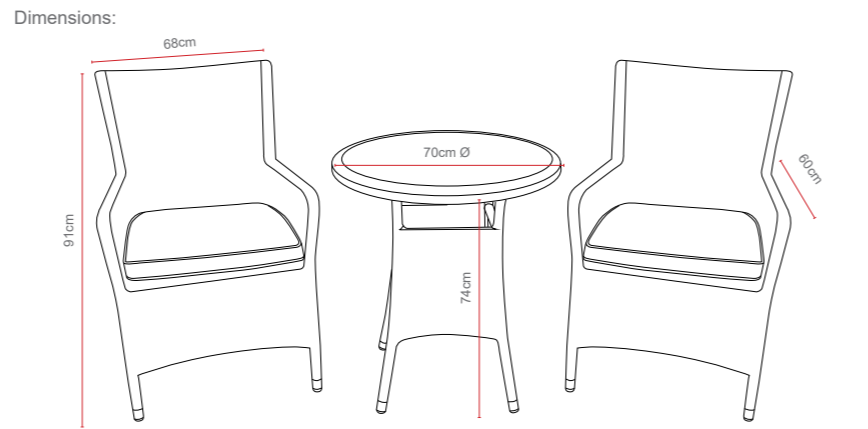

The MADEIRA Range

5 YEAR U.V. GUARANTEE

- ALUMINIUM FRAME
- FLAT & ROUND WEAVE RATTAN
- BSFR CUSHIONS
- CERAMIC PRINTED GLASS TABLE TOPS
- ADJUSTABLE TABLE OPTION

Madeira Bistro Set

OPTIONS **MADEIRA BISTRO SET** *Sets / Cartons*