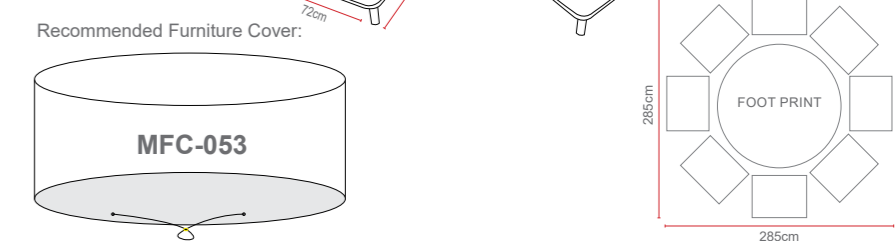

Amalfi 8 Seat Round Set