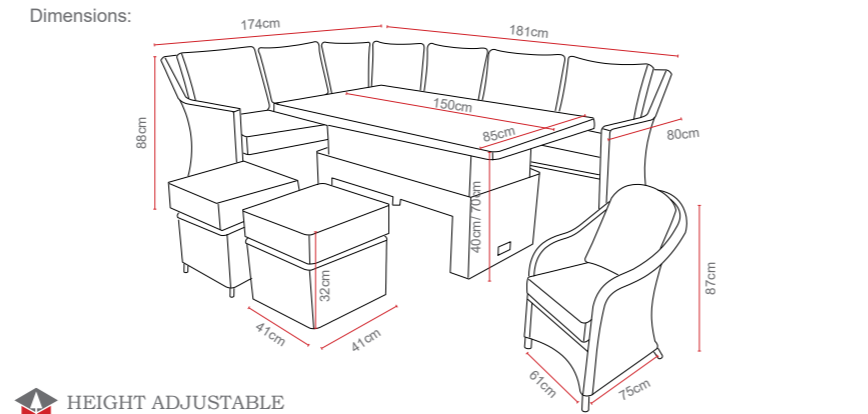

Casual Dining Set w/Adjustable Table & Sepino Chair