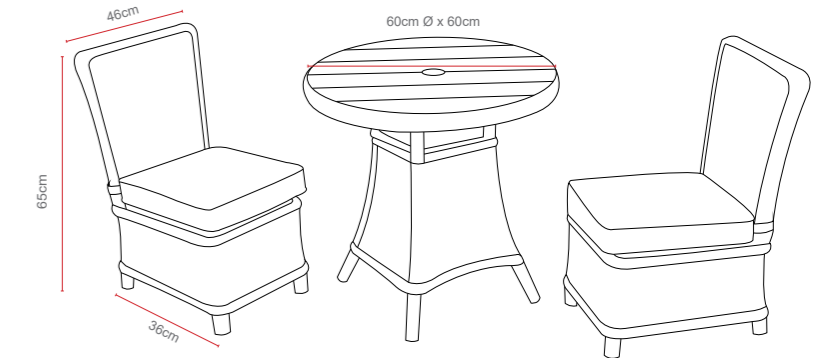

Dimensions: