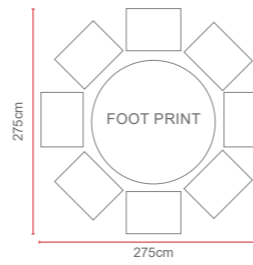

Recommended Furniture Cover: