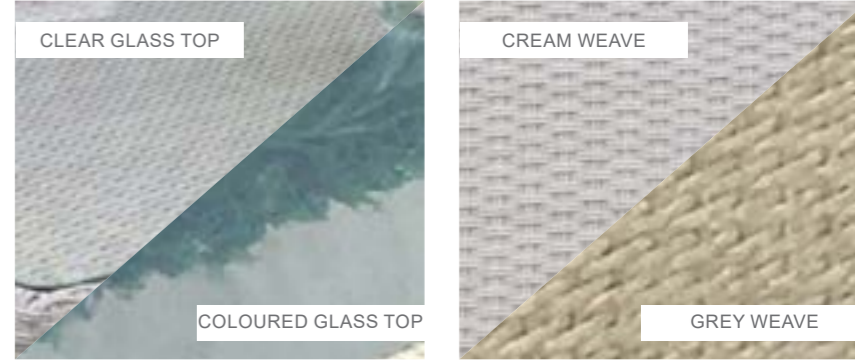

California 6 Seat Rectangular Set