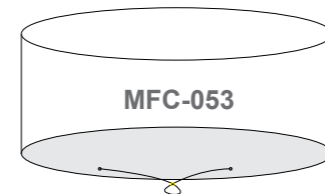

Recommended Furniture Cover: