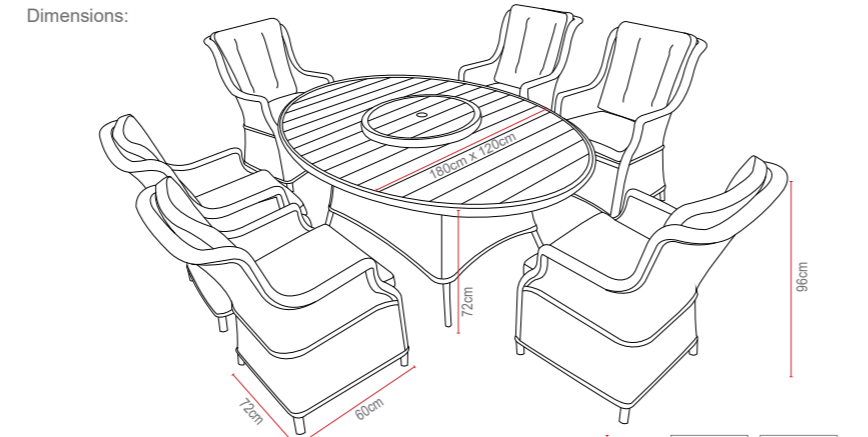

Amalfi 6 Seat Oval Set