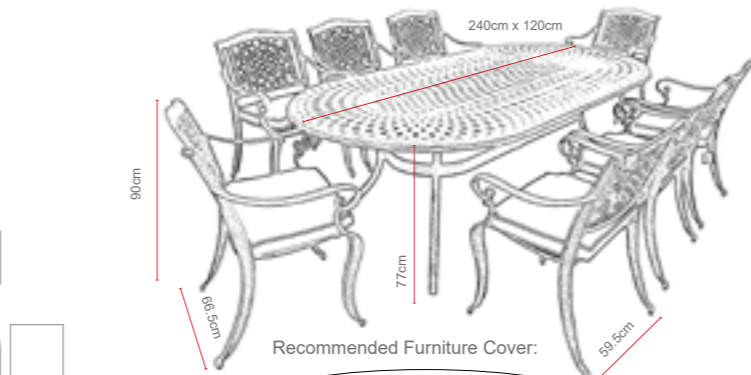

Ballygowan 8 Seat Oval Set

Recommended Furniture Cover:

OPTIONS	BALLYGOWAN 8 SEAT OVAL SET	Sets / Cartons
MCA-296-BRC	HAMMERED BRONZE ALUMINIUM WITH CREAM & CHOCOLATE BSFR CUSHIONS	1 Set / 5 Cartons
MCA-296-OT	OATMEAL ALUMINIUM WITH CHERRY BSFR CUSHIONS	1 Set / 5 Cartons
MCA-296-CRC	HAMMERED CREAM ALUMINIUM WITH CHOCOLATE & CREAM BSFR CUSHIONS	1 Set / 5 Cartons