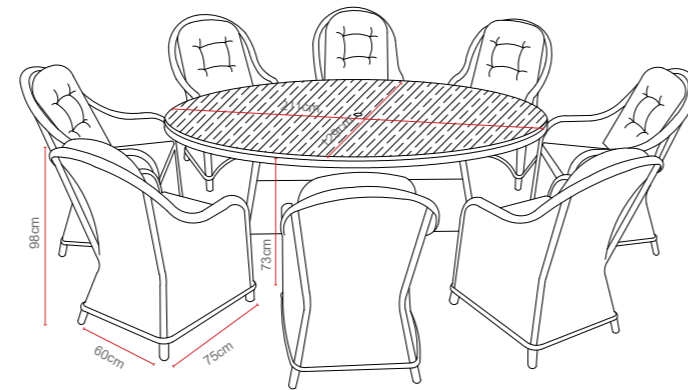

Dimensions: