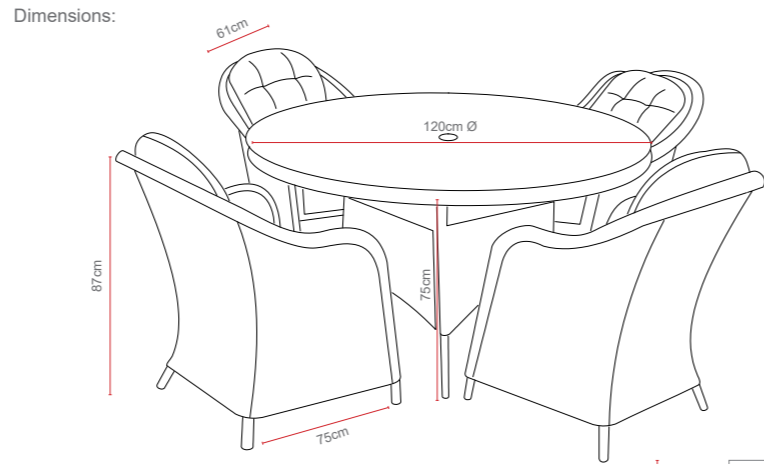

4 Seat Round Set with Sepino Chairs