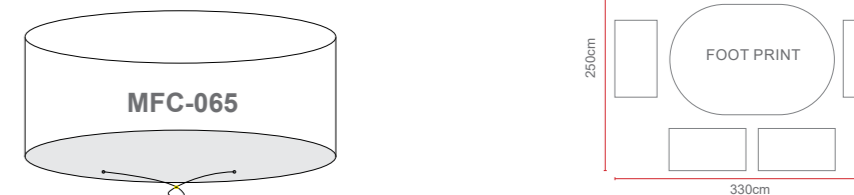

8 Seat Round Set with Sepino Chairs

Dimensions:

Recommended Furniture Cover:

OPTIONS	8 SEAT ROUND SET - SEPINO CHAIRS & LAZY SUSAN	Sets / Cartons
MGN-805	GLASS TABLE TOP WITH PORTOFINO HALF ROUND & ROUND WEAVE WITH TABLE AND 8 CHAIRS. ALUMINIUM TUBE FRAME WITH BSFR CUSHIONS.	1 Set / 5 Cartons
MGN-861	GLASS TABLE TOP WITH SAN MARINO HALF ROUND & ROUND WEAVE WITH TABLE AND 8 CHAIRS. ALUMINIUM TUBE FRAME WITH BSFR CUSHIONS.	1 Set / 5 Cartons

6 Seat Oval Set with Sepino Chairs

Dimensions:

Recommended Furniture Cover:

OPTIONS	6 SEAT OVAL SET - SEPINO CHAIRS & LAZY SUSAN	Sets / Cartons
MGN-806	GLASS TABLE TOP WITH PORTOFINO HALF ROUND & ROUND WEAVE WITH TABLE AND 6 CHAIRS. ALUMINIUM TUBE FRAME WITH BSFR CUSHIONS.	1 Set / 4 Cartons
MGN-862	GLASS TABLE TOP WITH SAN MARINO HALF ROUND & ROUND WEAVE WITH TABLE AND 6 CHAIRS. ALUMINIUM TUBE FRAME WITH BSFR CUSHIONS.	1 Set / 4 Cartons