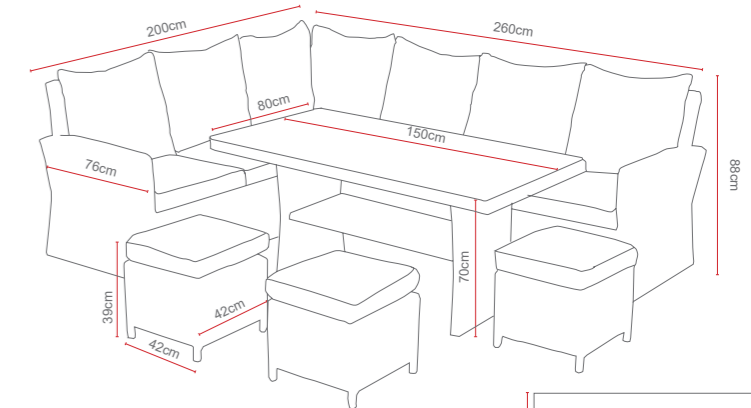

Victoria 8 Seat Round Set

Dimensions:

Recommended Furniture Cover:

OPTIONS VICTORIA 8 SEAT ROUND SET - GLASS TABLE TOP Sets / Cartons

MKK-304 TEMPERED GLASS TABLE TOP WITH DOUBLE FLAT WEAVE WITH TABLE AND 8 CHAIRS. ALUMINIUM TUBE FRAME ON BOTH CHAIRS & TABLE WITH BSFR CUSHIONS. PARASOL HOLE 1 Carton With Stacking Chairs

Victoria Casual Corner Dining Set

Dimensions:

Recommended Furniture Cover:

OPTIONS VICTORIA CASUAL CORNER DINING SET Sets / Cartons

MKK-309 TEMPERED GLASS TABLE TOP WITH DOUBLE FLAT WEAVE WITH TABLE LEFT & RIGHT HAND SOFA'S AND 3 STOOLS. ALUMINIUM TUBE FRAME WITH BSFR CUSHIONS. 1 Set / 3 Cartons