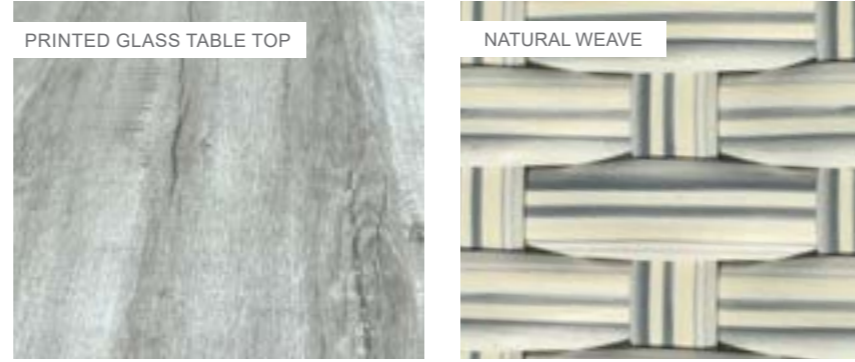

Madeira 4 Seat Round Set