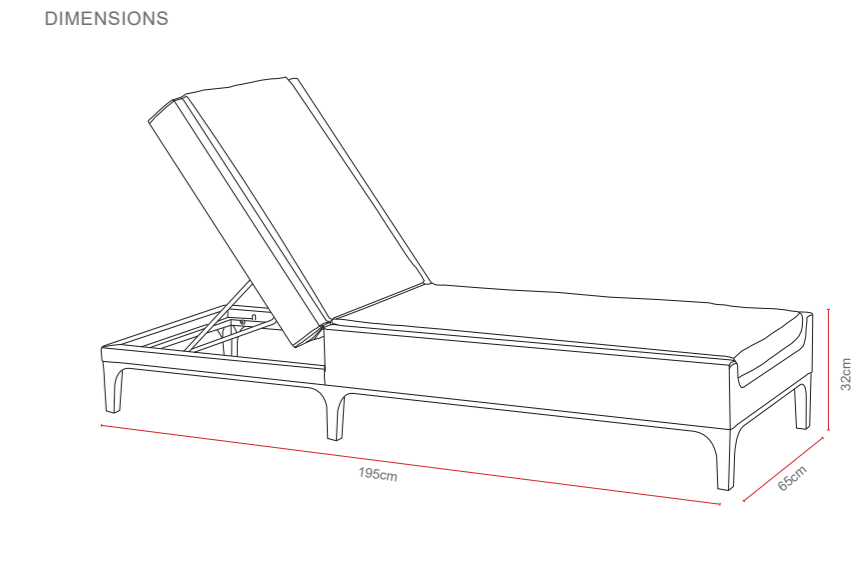

Stockholm Lounger