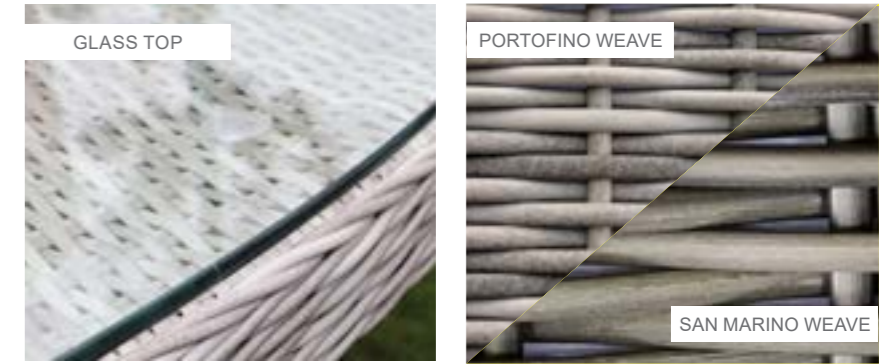

Companion Set with Sepino Chairs