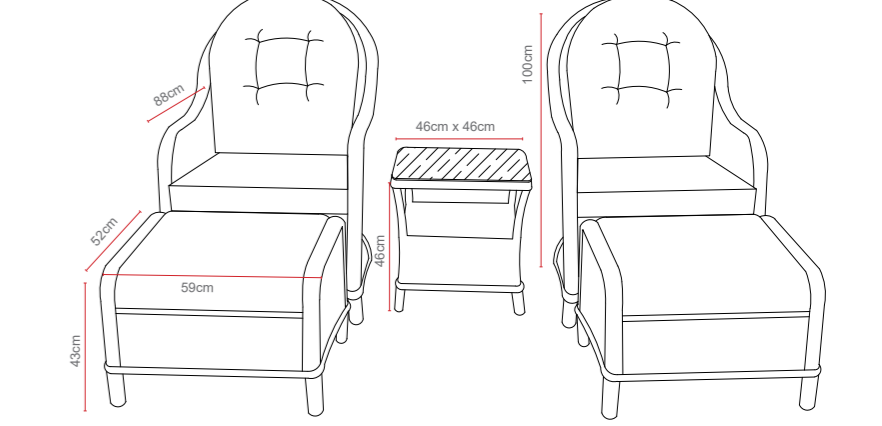

Dimensions: