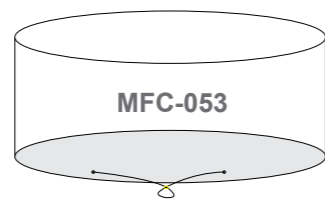

Recommended Furniture Cover: