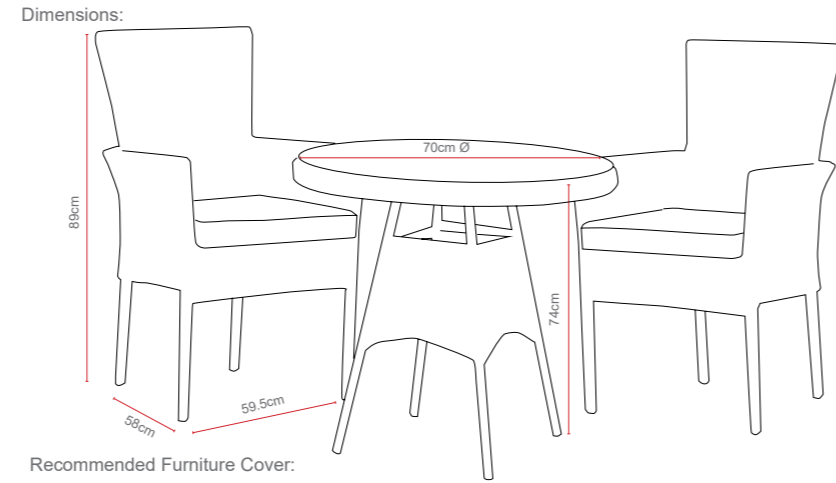

The ALICANTE Range

5 YEAR U.V. GUARANTEE

- ALUMINIUM FRAME
- DOUBLE WEAVE RATTAN
- BSFR CUSHIONS
- STACKABLE CHAIRS.
- GLASS TABLE TOPS

Alicante 2 Seat Bistro Set with Stacking Chairs

OPTIONS ALICANTE 2 SEAT BISTRO SET WITH STACKING CHAIRS *Sets / Cartons*
 MXA-726 GLASS TABLE TOP WITH FLAT DOUBLE WEAVE WITH TABLE AND 2 CHAIRS. ALUMINIUM TUBE FRAME WITH BSFR CUSHIONS. STACKING CHAIRS 1 Carton With Stacking Chairs