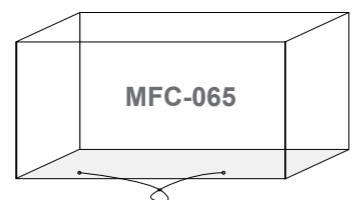

HEIGHT ADJUSTABLE
LOUNGING & DINING

Recommended Furniture Cover: