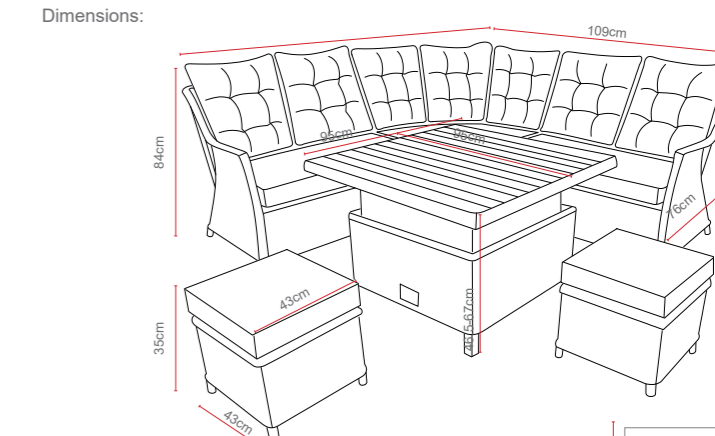

Biarritz Square Casual Dining Set with In-Seat Storage