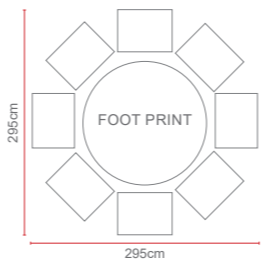

Recommended Furniture Cover: