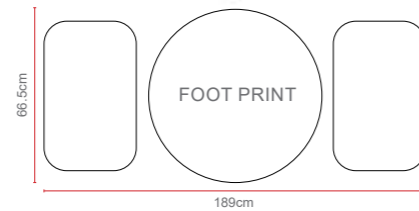

Ballygowan Companion Set

Dimensions:

Recommended Furniture Cover:

OPTIONS	BALLYGOWAN COMPANION SET	Sets / Cartons
MCA-204-BRC	HAMMERED BRONZE ALUMINIUM WITH CREAM & CHOCOLATE BSFR CUSHIONS	1 Set / 2 Cartons
MCA-204-OT	OATMEAL ALUMINIUM WITH CHERRY BSFR CUSHIONS	1 Set / 2 Cartons
MCA-204-CRC	HAMMERED CREAM ALUMINIUM WITH CHOCOLATE & CREAM BSFR CUSHIONS	1 Set / 2 Cartons

Ballygowan Bistro Set

Dimensions:

OPTIONS	BALLYGOWAN BISTRO SET	Sets / Cartons
MCA-262-BRC	HAMMERED BRONZE ALUMINIUM WITH CREAM & CHOCOLATE BSFR CUSHIONS	1 Per Carton
MCA-262-OT	OATMEAL ALUMINIUM WITH CHERRY BSFR CUSHIONS	1 Per Carton
MCA-262-CRC	HAMMERED CREAM ALUMINIUM WITH CHOCOLATE & CREAM BSFR CUSHIONS	1 Per Carton