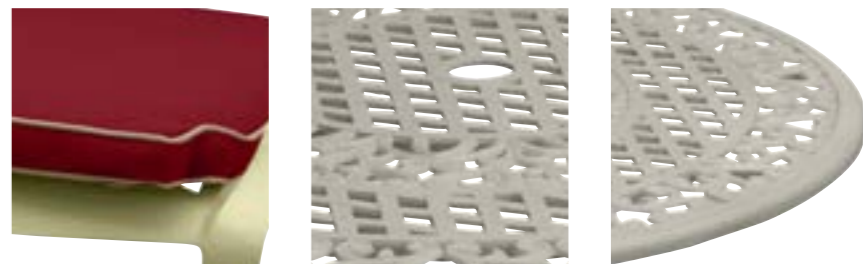

Ballygowan 8 Seat Round Set with Lazy Susan

OPTIONS BALLYGOWAN 8 SEAT ROUND SET WITH LAZY SUSAN

OPTIONS	DESCRIPTION	Sets / Cartons
MCA-294-BRC	HAMMERED BRONZE ALUMINIUM WITH CREAM & CHOCOLATE BSFR CUSHIONS	1 Set / 5 Cartons
MCA-294-OT	OATMEAL ALUMINIUM WITH CHERRY BSFR CUSHIONS	1 Set / 5 Cartons
MCA-294-CRC	HAMMERED CREAM ALUMINIUM WITH CHOCOLATE & CREAM BSFR CUSHIONS	1 Set / 5 Cartons

Recommended Furniture Cover:

Ballygowan 6 Seat Oval Set with Lazy Susan

OPTIONS BALLYGOWAN 6 SEAT OVAL SET WITH LAZY SUSAN

OPTIONS	DESCRIPTION	Sets / Cartons
MCA-295-BRC	HAMMERED BRONZE ALUMINIUM WITH CREAM & CHOCOLATE BSFR CUSHIONS	1 Set / 5 Cartons
MCA-295-OT	OATMEAL ALUMINIUM WITH CHERRY BSFR CUSHIONS	1 Set / 5 Cartons
MCA-295-CRC	HAMMERED CREAM ALUMINIUM WITH CHOCOLATE & CREAM BSFR CUSHIONS	1 Set / 5 Cartons

Recommended Furniture Cover: