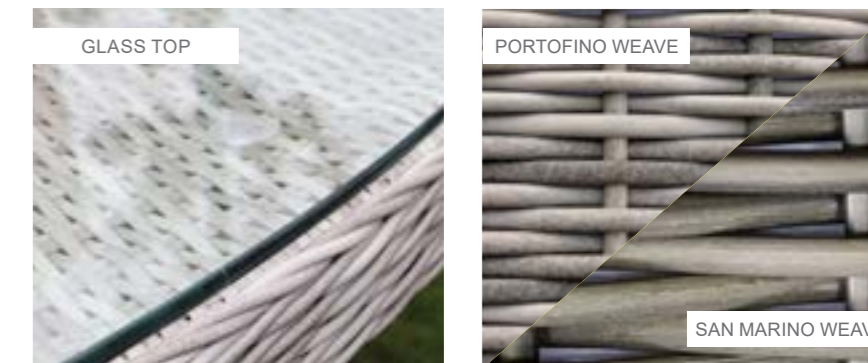

6 Seat Oval Set with Verona Chairs