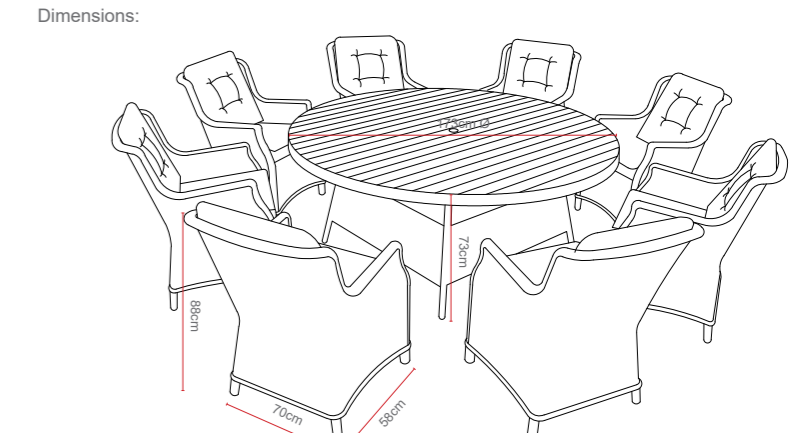

Biarritz 4 Seat Round Set

Dimensions:

Recommended Furniture Cover:

OPTIONS	BIARRITZ 4 SEAT ROUND SET WITH SQUARE BACK CHAIRS	Sets / Cartons
MGN-016	BRUSHED ALU-WOOD TABLE TOP WITH LIGHT GREY FLAT & ROUND WEAVE WITH TABLE AND 4 CHAIRS. ALUMINIUM TUBE FRAME WITH BSFR CUSHIONS.	1 Set / 3 Cartons
MGN-016-G	GLASS TABLE TOP WITH LIGHT GREY FLAT & ROUND WEAVE WITH TABLE AND 4 CHAIRS. ALUMINIUM TUBE FRAME WITH BSFR CUSHIONS.	1 Set / 3 Cartons
MGN-016-P	POLYWOOD TABLE TOP WITH LIGHT GREY FLAT & ROUND WEAVE WITH TABLE AND 4 CHAIRS. ALUMINIUM TUBE FRAME WITH BSFR CUSHIONS.	1 Set / 3 Cartons

Biarritz 6 Seat Round Set

Recommended Furniture Cover:

OPTIONS	BIARRITZ 6 SEAT ROUND SET WITH SQUARE BACK CHAIRS	Sets / Cartons
MGN-018	BRUSHED ALU-WOOD TABLE TOP WITH LIGHT GREY FLAT & ROUND WEAVE WITH TABLE AND 6 CHAIRS. ALUMINIUM TUBE FRAME WITH BSFR CUSHIONS.	1 Set / 4 Cartons
MGN-018-G	GLASS TABLE TOP WITH LIGHT GREY FLAT & ROUND WEAVE WITH TABLE AND 6 CHAIRS. ALUMINIUM TUBE FRAME WITH BSFR CUSHIONS.	1 Set / 4 Cartons
MGN-018-P	POLYWOOD TABLE TOP WITH LIGHT GREY FLAT & ROUND WEAVE WITH TABLE AND 6 CHAIRS. ALUMINIUM TUBE FRAME WITH BSFR CUSHIONS.	1 Set / 4 Cartons

Biarritz 8 Seat Round Set

Recommended Furniture Cover:

OPTIONS	BIARRITZ 8 SEAT ROUND SET WITH SQUARE BACK CHAIRS	Sets / Cartons
MGN-020	BRUSHED ALU-WOOD TABLE TOP WITH LIGHT GREY FLAT & ROUND WEAVE WITH TABLE AND 8 CHAIRS. ALUMINIUM TUBE FRAME WITH BSFR CUSHIONS.	1 Set / 5 Cartons
MGN-020-G	GLASS TABLE TOP WITH LIGHT GREY FLAT & ROUND WEAVE WITH TABLE AND 8 CHAIRS. ALUMINIUM TUBE FRAME WITH BSFR CUSHIONS.	1 Set / 5 Cartons
MGN-020-P	POLYWOOD TABLE TOP WITH LIGHT GREY FLAT & ROUND WEAVE WITH TABLE AND 8 CHAIRS. ALUMINIUM TUBE FRAME WITH BSFR CUSHIONS.	1 Set / 5 Cartons