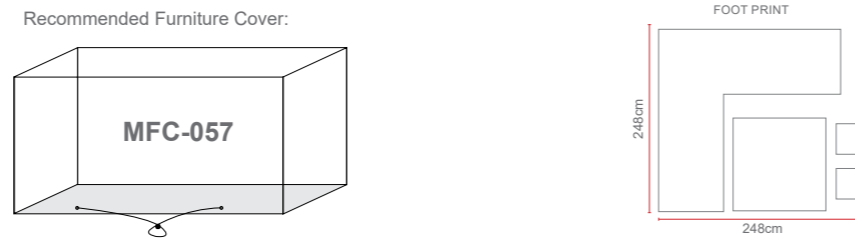

Madeira Small Casual Corner Set with Adjustable Table