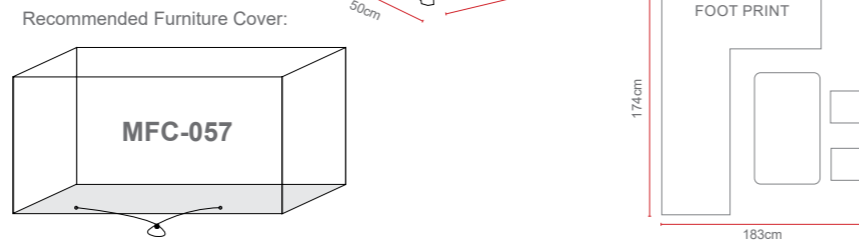

Alicante 5 Piece Corner Set