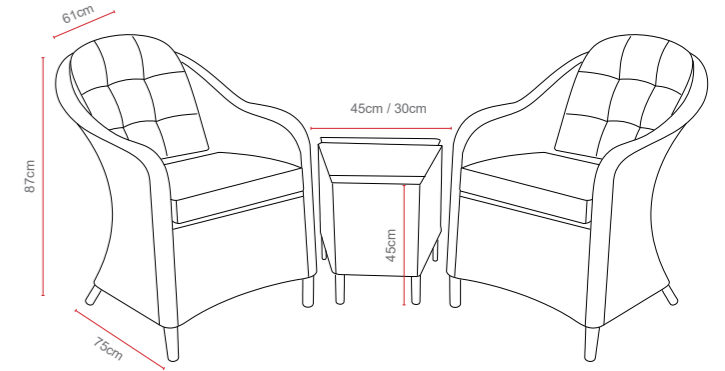

Dimensions: