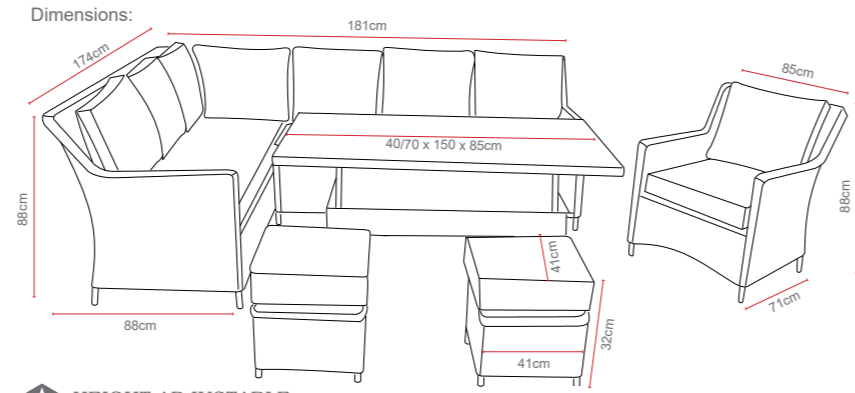

Casual Dining Set with Adjustable Table