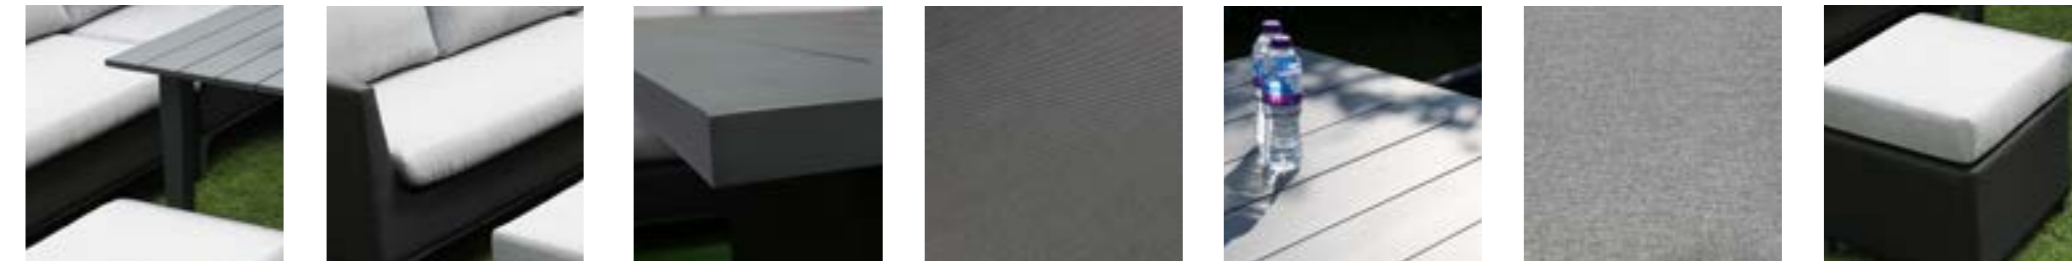

OPTIONS	STOCKHOLM COFFEE SET DESCRIPTION	Sets / Cartons
MGN-207	BLACK APLUS FABRIC WITH ALUMINIUM TABLE. ALUMINIUM FRAME CHAIRS WITH BSFR CUSHIONS. BLACK SLOT ALUMINIUM TABLE AND TABLE TOP.	1 Set / 2 Cartons