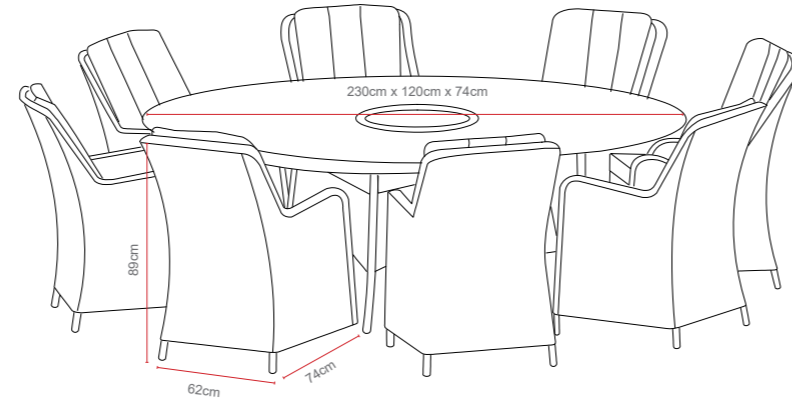

Dimensions: