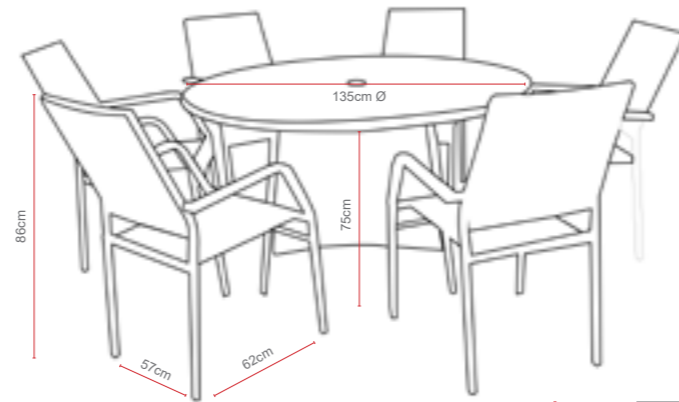

Dimensions:

Recommended Furniture Cover:

OPTIONS	CALIFORNIA 6 SEAT ROUND SET	Sets / Cartons
MNK-517-GY	ZINC PLATED STEEL FRAME ON BOTH TABLE AND CHAIRS WITH DOUBLE WEAVE MIX, GLASS TABLE TOP AND BSFR CUSHIONS.	1 Set Per Carton. Stacking Chairs