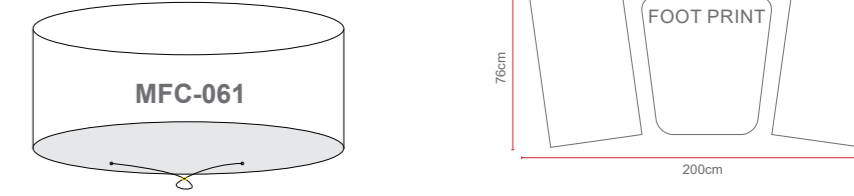

Recommended Furniture Cover: