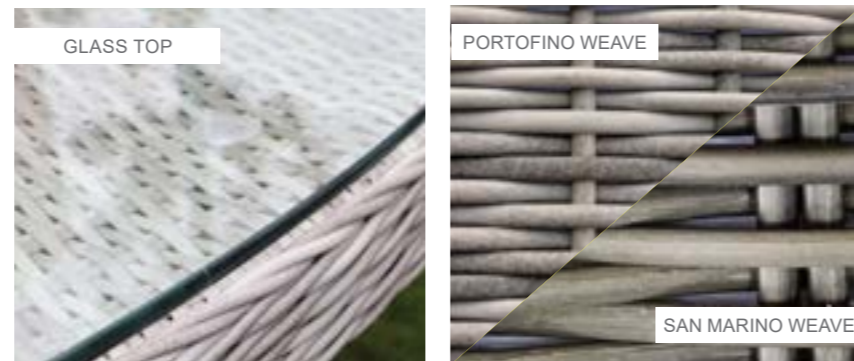

4 Seat Round Set with Verona Chairs