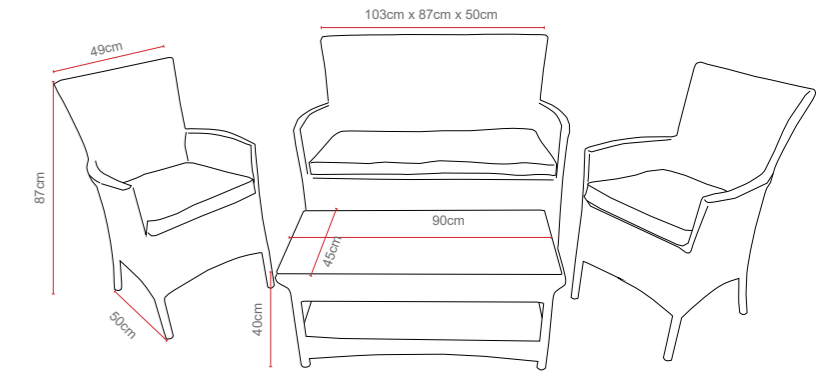

Sicily 8 Seat Round Set with Lazy Susan

Dimensions:

Recommended Furniture Cover:

OPTIONS SICILY 8 SEAT ROUND SET WITH LAZY SUSAN Sets / Cartons
 MKS-114 GLASS TABLE TOP WITH GREY COLOUR HALF ROUND WEAVE WITH TABLE AND 8 CHAIRS. ALUMINIUM TUBE FRAME WITH BSFR CUSHIONS. 1 Carton & Stacking Chairs

Sicily 2 Seat Coffee Set

Dimensions:

Recommended Furniture Cover:

OPTIONS SICILY 2 SEAT COFFEE SET Sets / Cartons
 MKS-119 GLASS TABLE TOP WITH GREY COLOUR HALF ROUND WEAVE WITH TABLE, 2 SEATS AND SOFA. ALUMINIUM TUBE FRAME WITH BSFR CUSHIONS. 1 Set / 2 Cartons