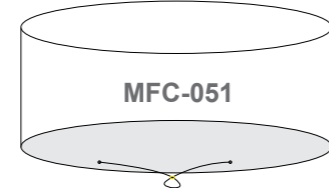

Recommended Furniture Cover: