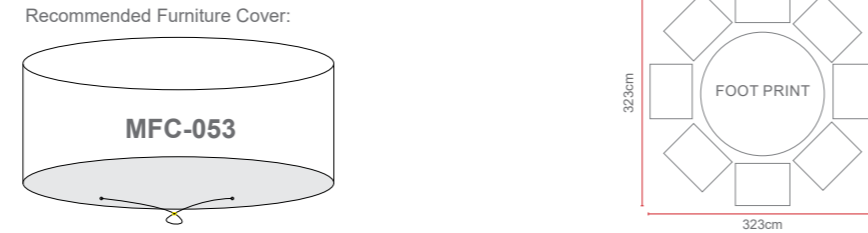

Biarritz 8 Seat Round Set