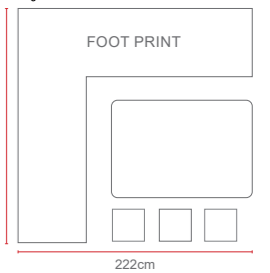

Casual Dining Set with Adjustable Table

Dimensions:

HEIGHT ADJUSTABLE
LOUNGING & DINING

Recommended Furniture Cover:

OPTIONS	CASUAL DINING SET WITH ADJUSTABLE TABLE	Sets / Cartons
MGN-814	GLASS TABLE TOP WITH PORTOFINO HALF ROUND & ROUND WEAVE WITH TABLE AND 3 STOOLS. ALUMINIUM TUBE FRAME WITH BSFR CUSHIONS. ADJUSTABLE TABLE	1 Set / 3 Cartons
MGN-867	GLASS TABLE TOP WITH SAN MARINO HALF ROUND & ROUND WEAVE WITH TABLE AND 3 STOOLS. ALUMINIUM TUBE FRAME WITH BSFR CUSHIONS. ADJUSTABLE TABLE	1 Set / 3 Cartons